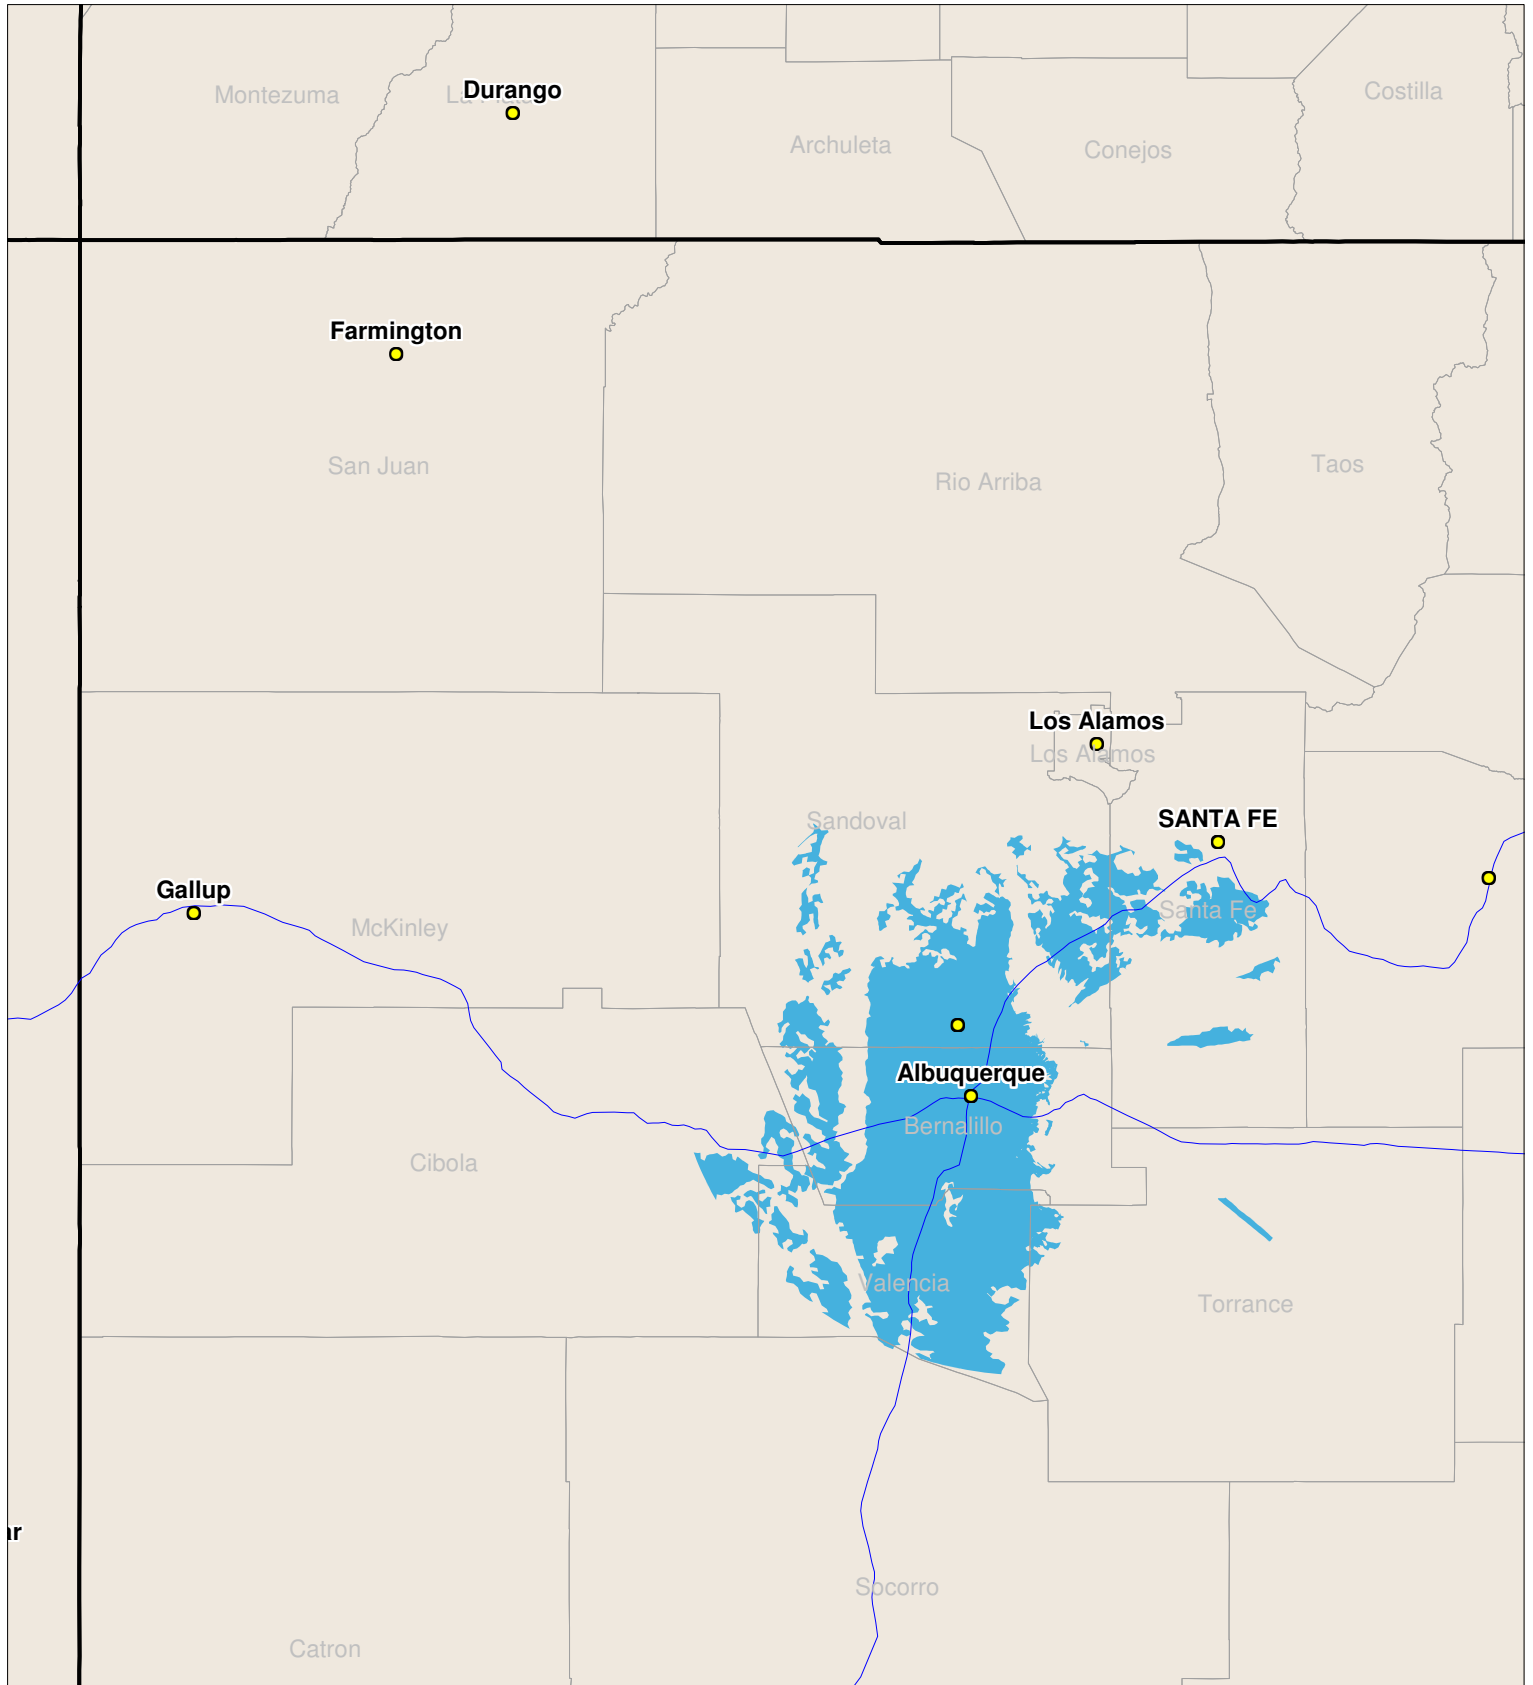

New Mexico

Local One-Way Coverage (929.6125 MHz)

Because of the nature of radio transmission, strength of paging signal will vary depending upon your location. Maps may not be to scale.
©USA MOBILITY