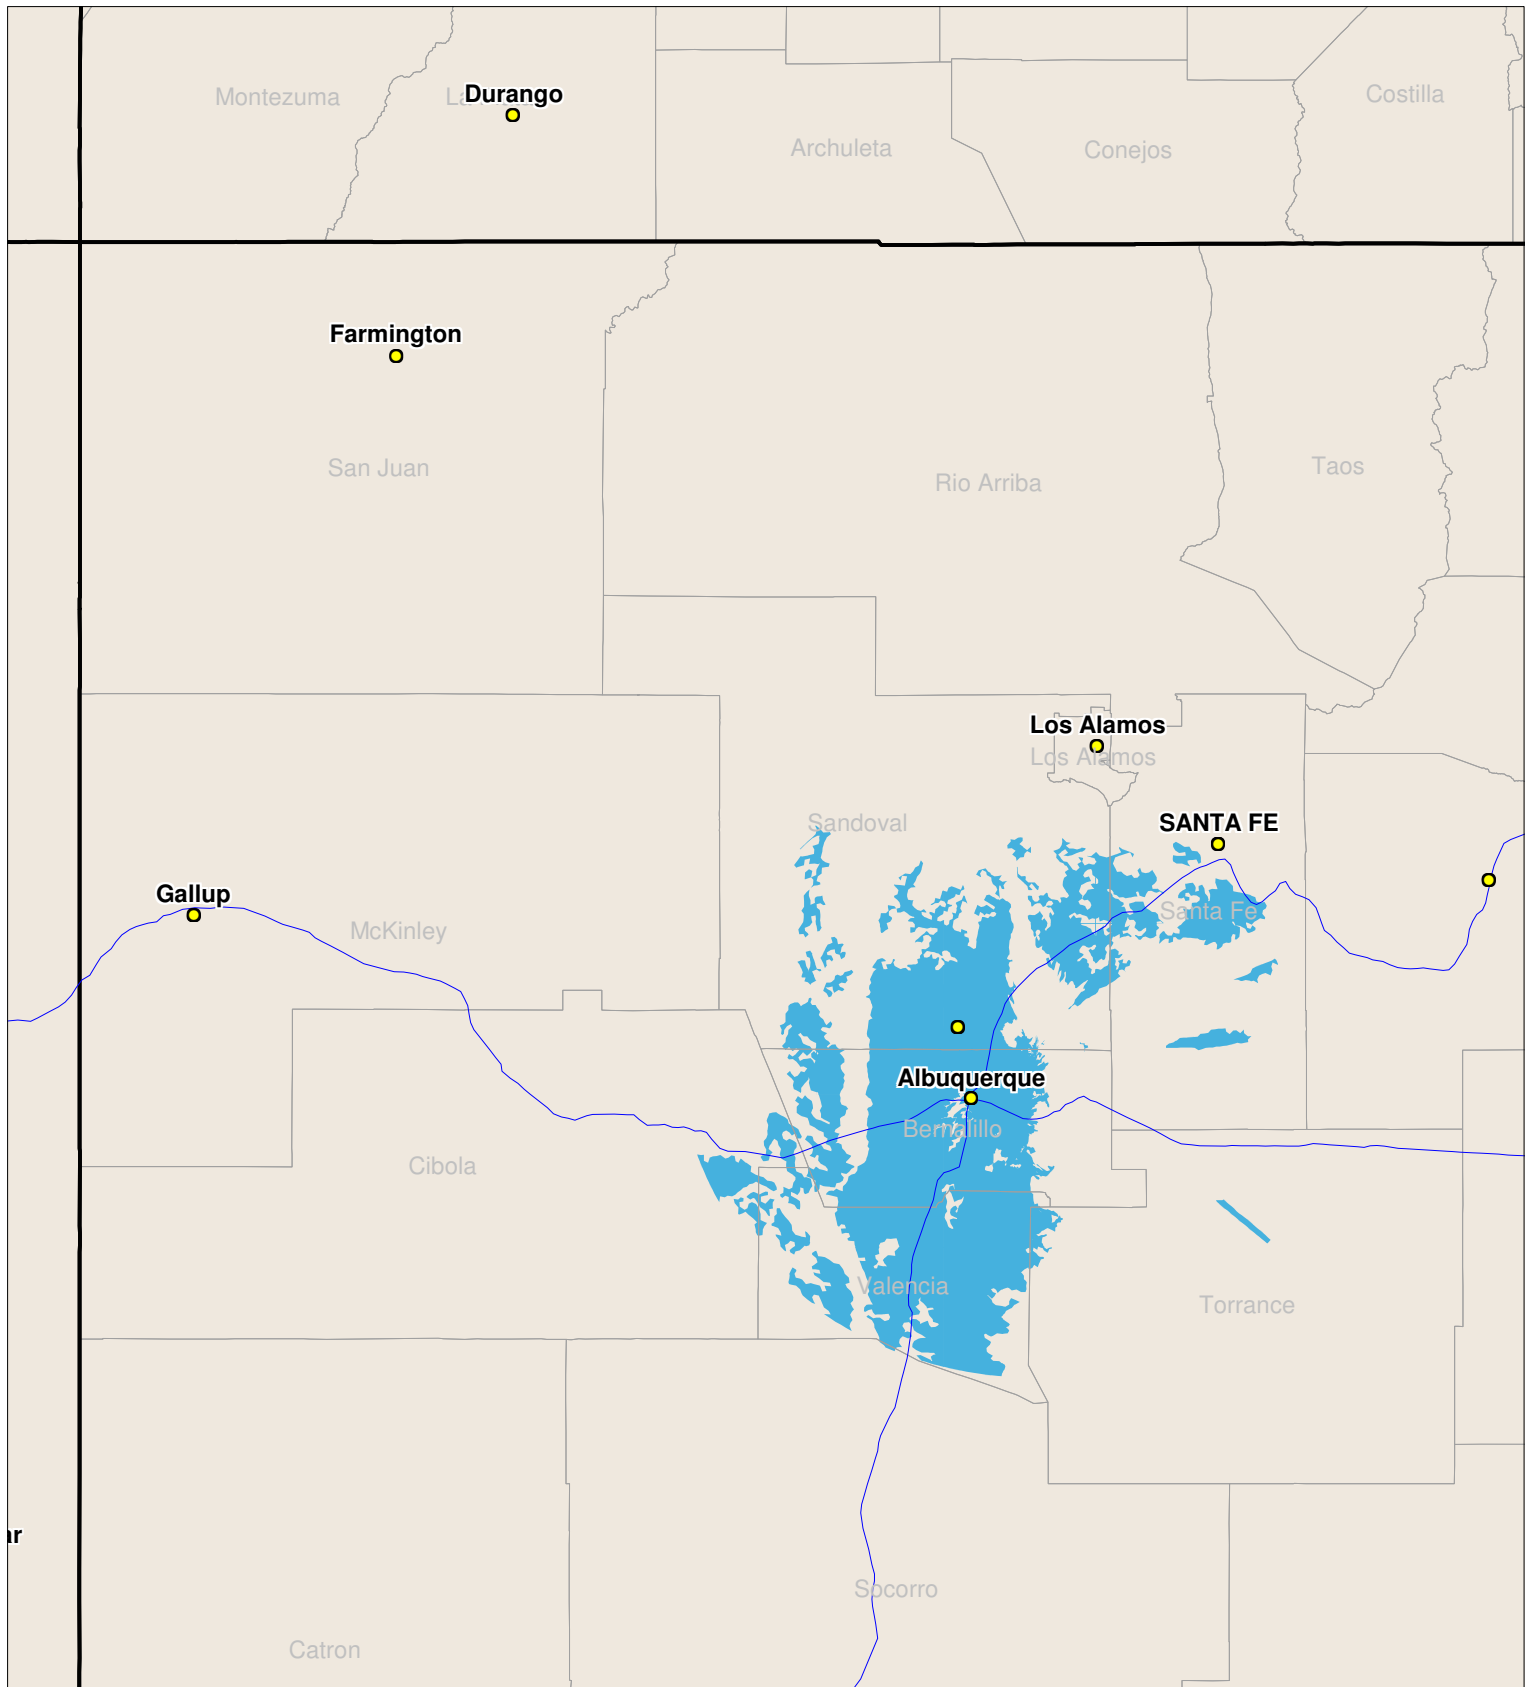

New Mexico

Local One-Way Coverage (929.6125 MHz)

Because of the nature of radio transmission, strength of paging signal will vary depending upon your location. Maps may not be to scale.

©USA MOBILITY