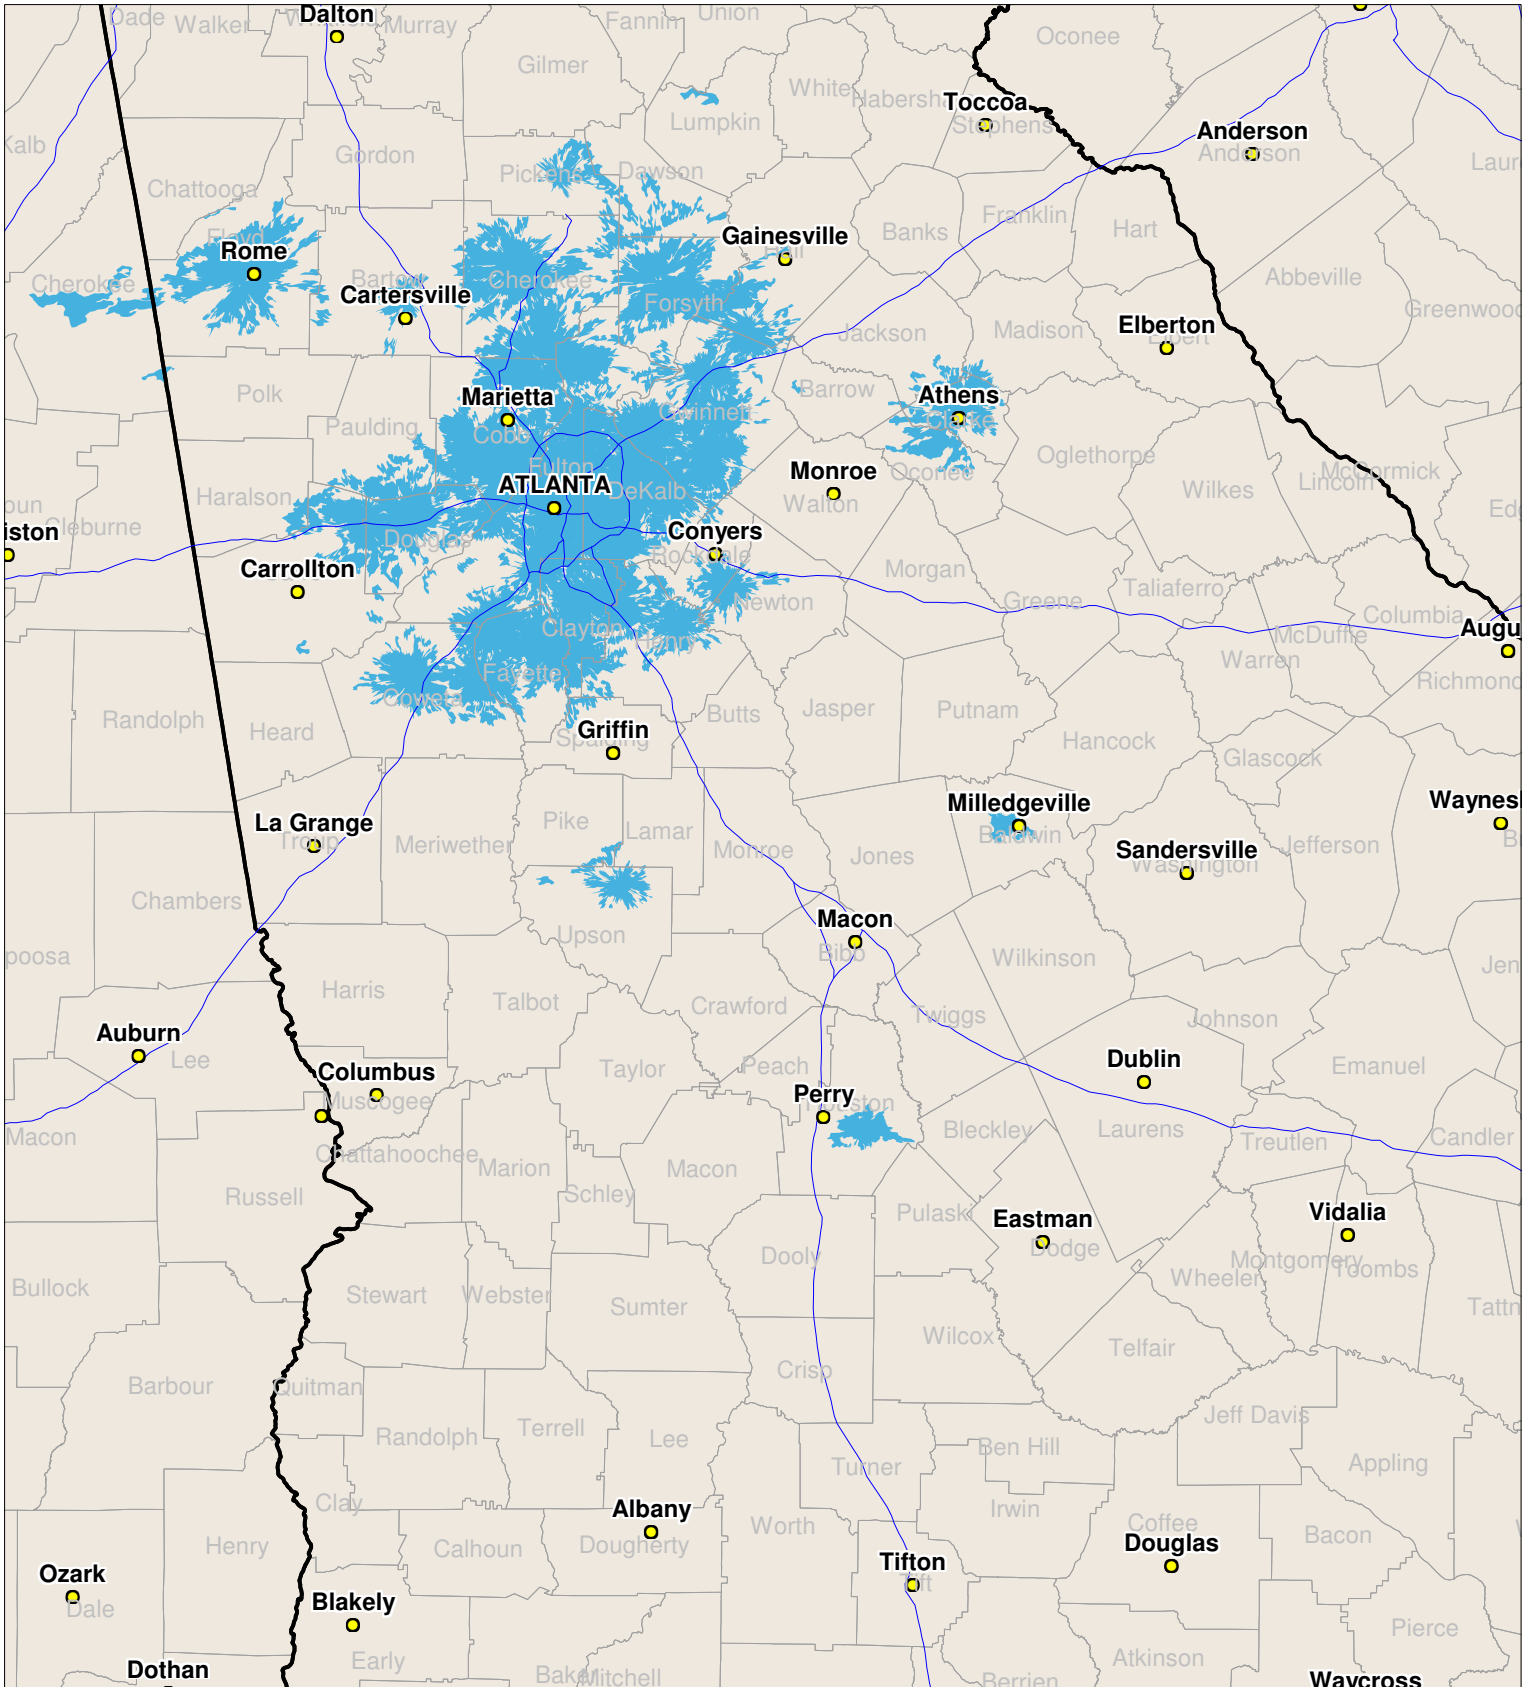

Georgia

Local One-Way Coverage (929.6125 MHz)

Because of the nature of radio transmission, strength of paging signal will vary depending upon your location. Maps may not be to scale.

©USA MOBILITY