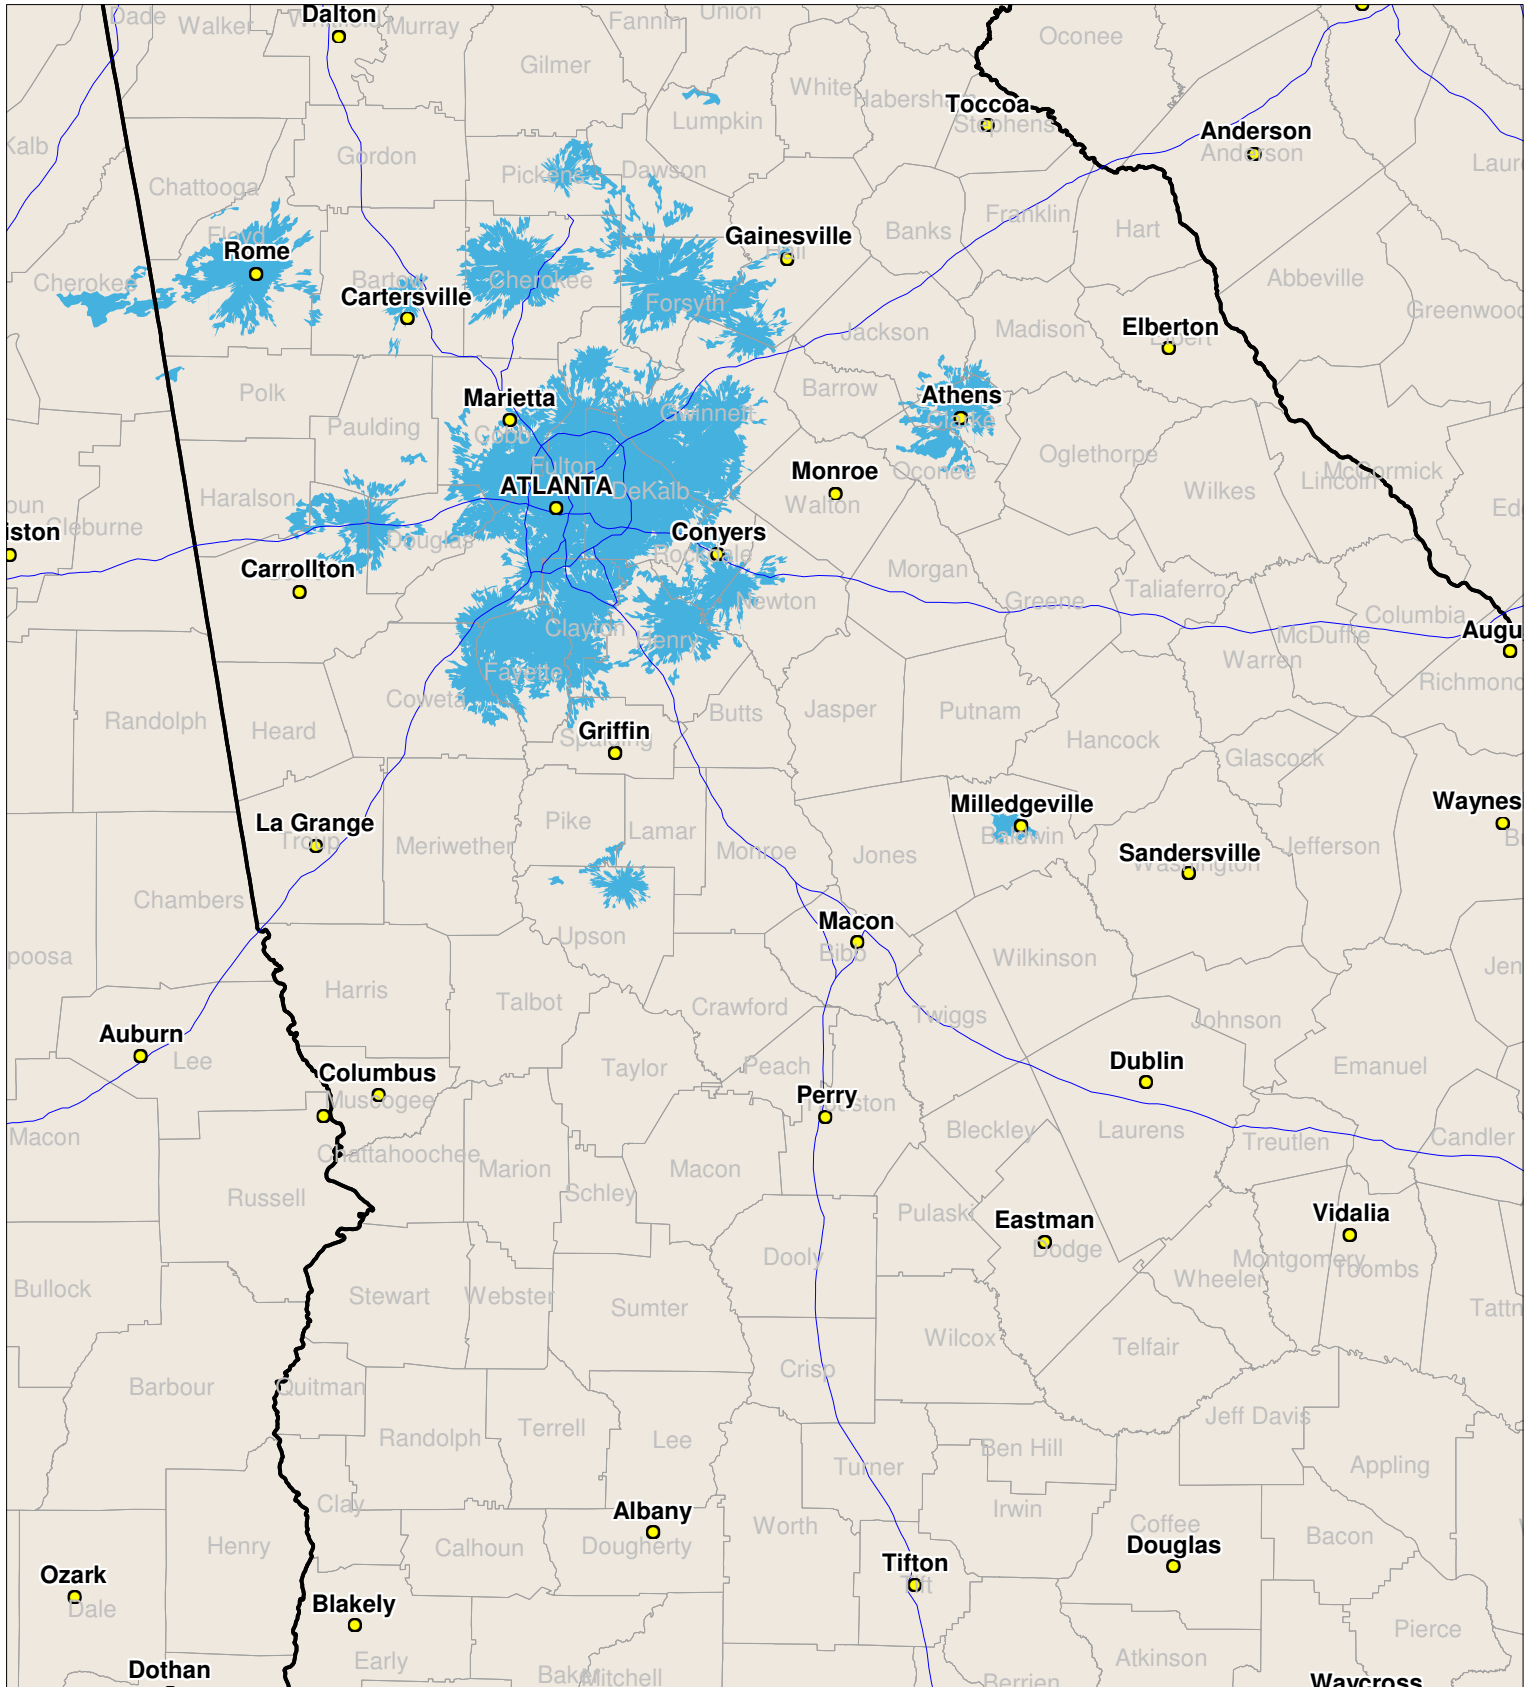

# Georgia

Local One-Way Coverage (929.6125 MHz)

Because of the nature of radio transmission, strength of paging signal will vary depending upon your location. Maps may not be to scale.

©USA MOBILITY