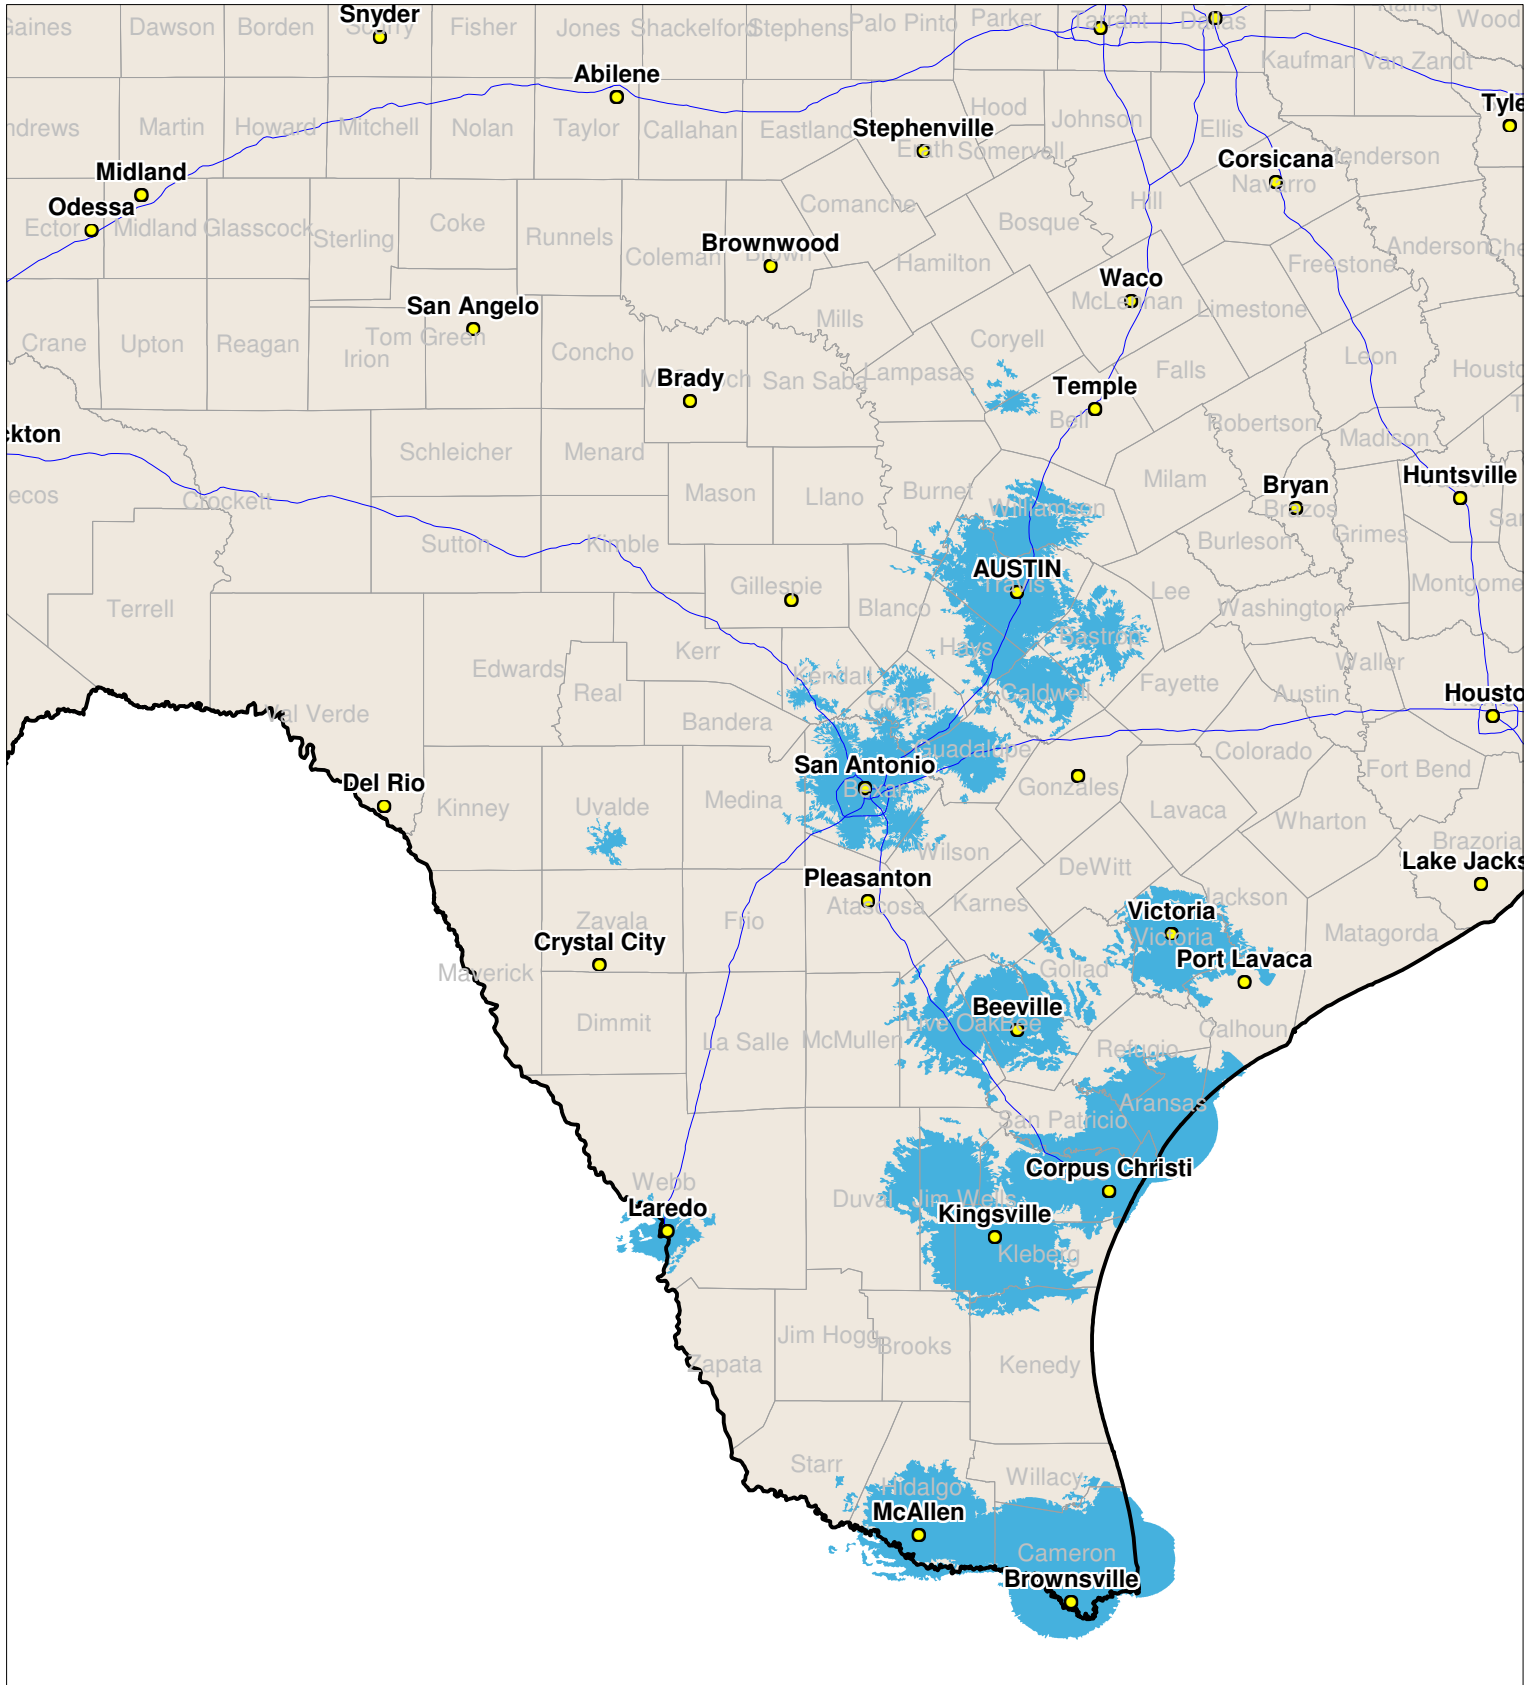

# South Texas

Local One-Way Coverage (929.6125 MHz)

Because of the nature of radio transmission, strength of paging signal will vary depending upon your location. Maps may not be to scale.  
©USA MOBILITY