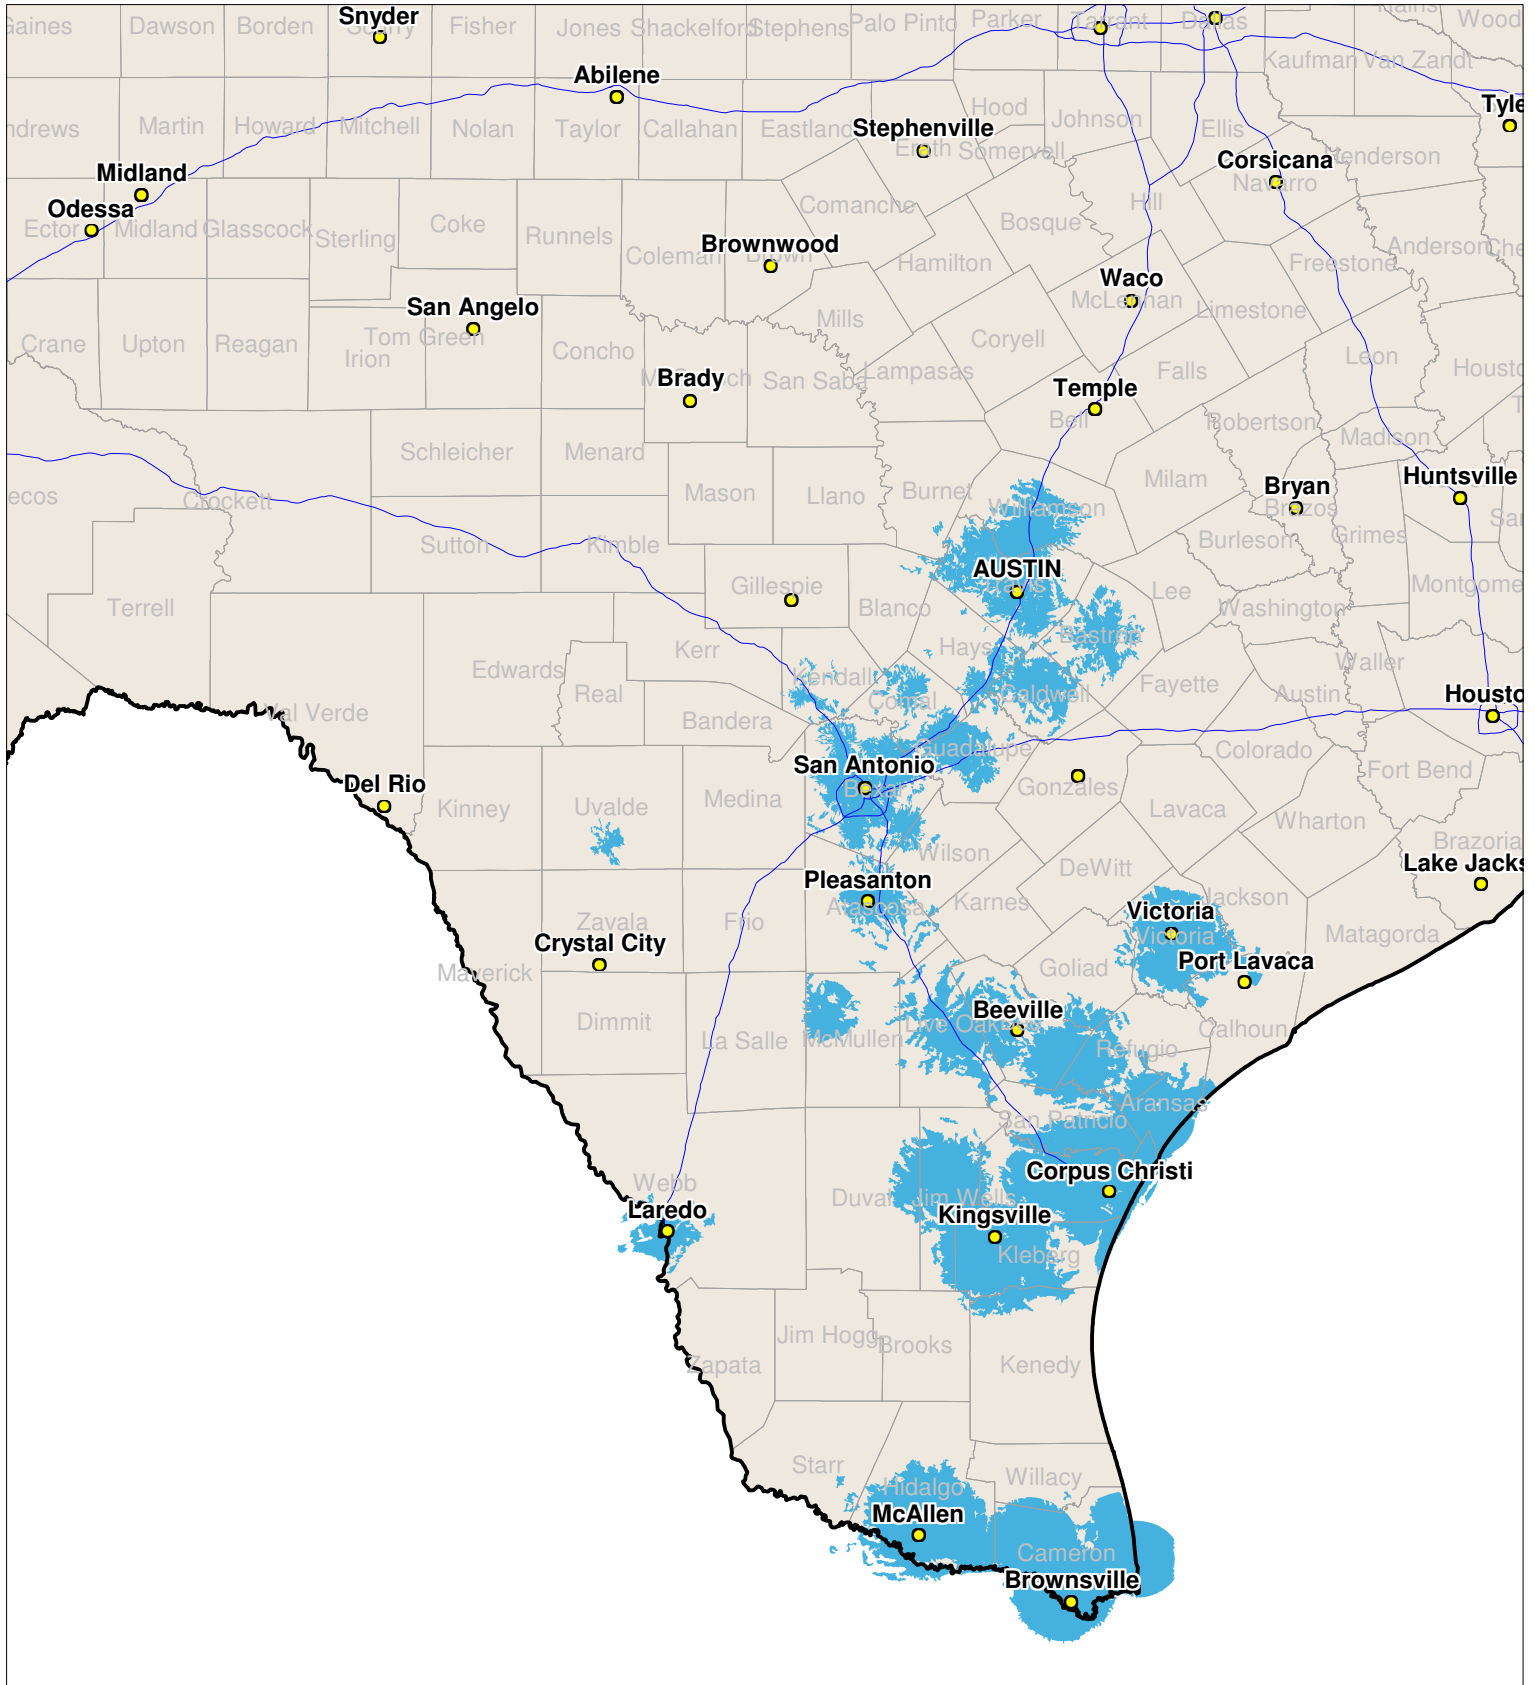

# South Texas

Local One-Way Coverage (929.6125 MHz)

Because of the nature of radio transmission, strength of paging signal will vary depending upon your location. Maps may not be to scale.  
©USA MOBILITY