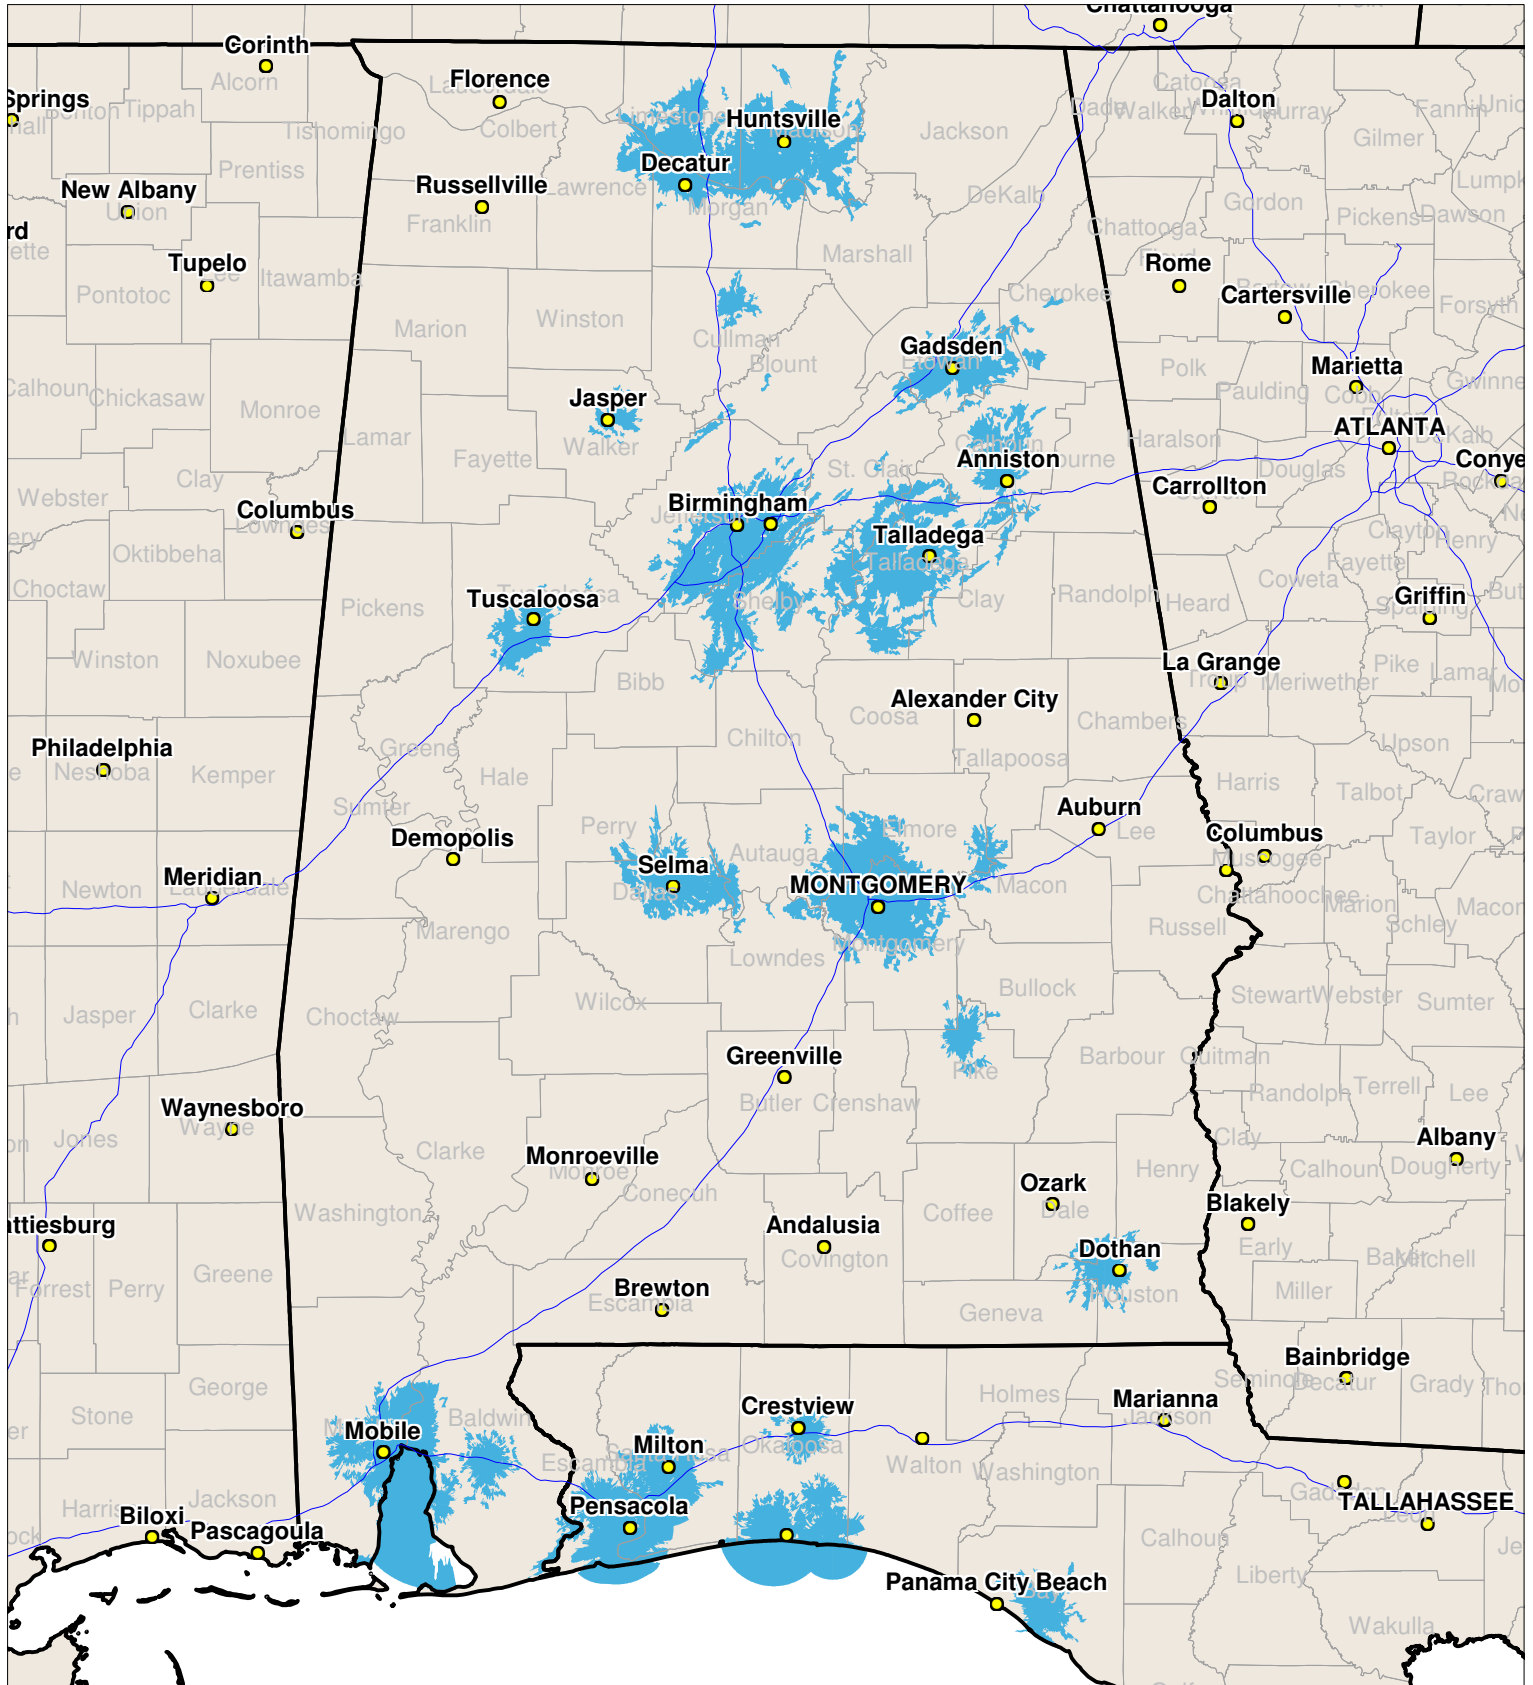

Alabama

Local One-Way Coverage (929.6125 MHz)

Because of the nature of radio transmission, strength of paging signal will vary depending upon your location. Maps may not be to scale.

©USA MOBILITY