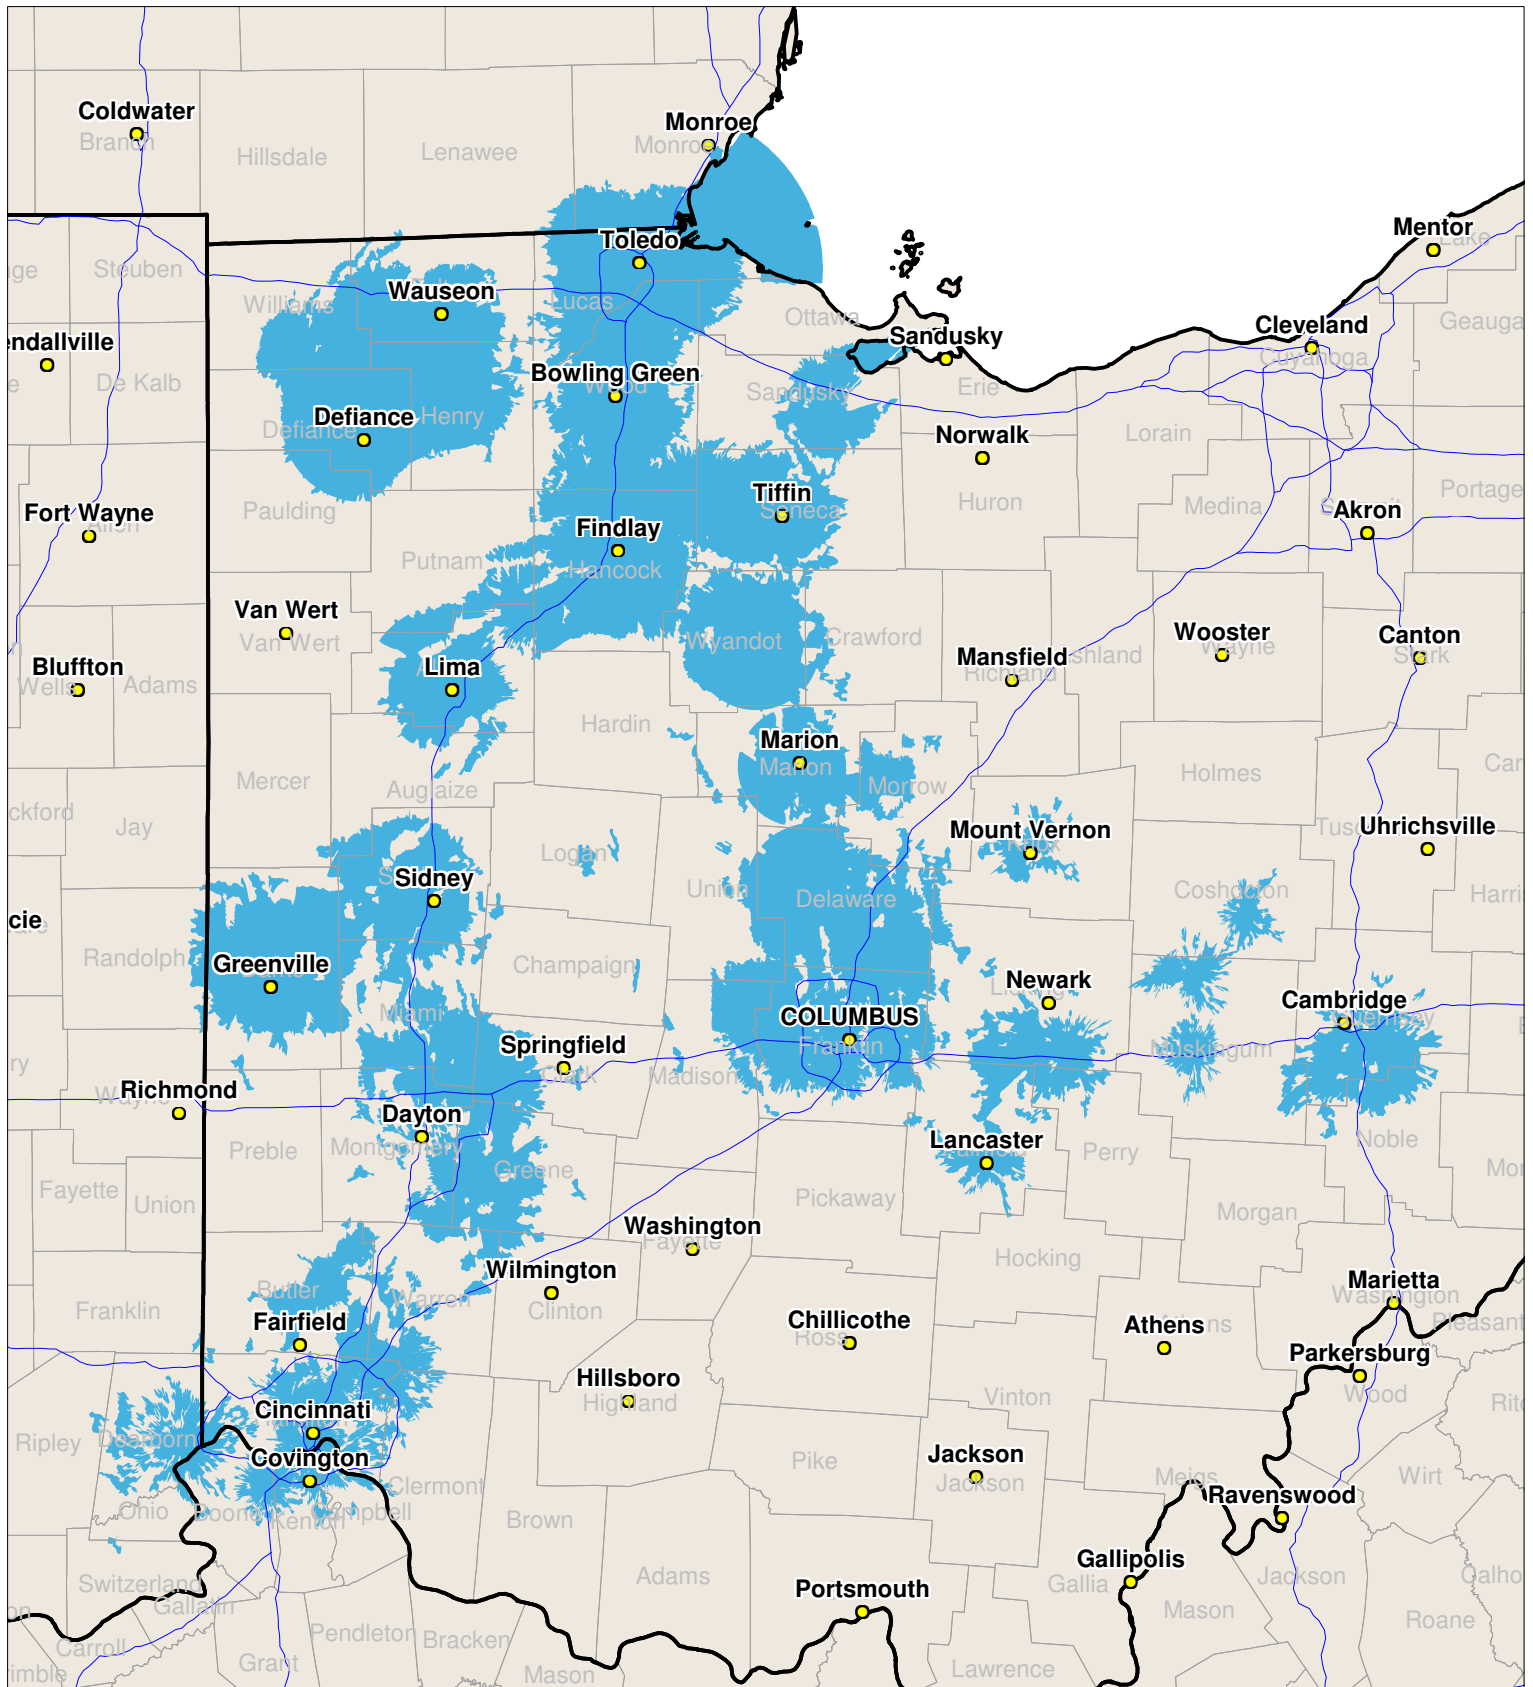

# Southern Ohio

Local One-Way Coverage (929.6125)

Because of the nature of radio transmission, strength of paging signal will vary depending upon your location. Maps may not be to scale.  
©USA MOBILITY