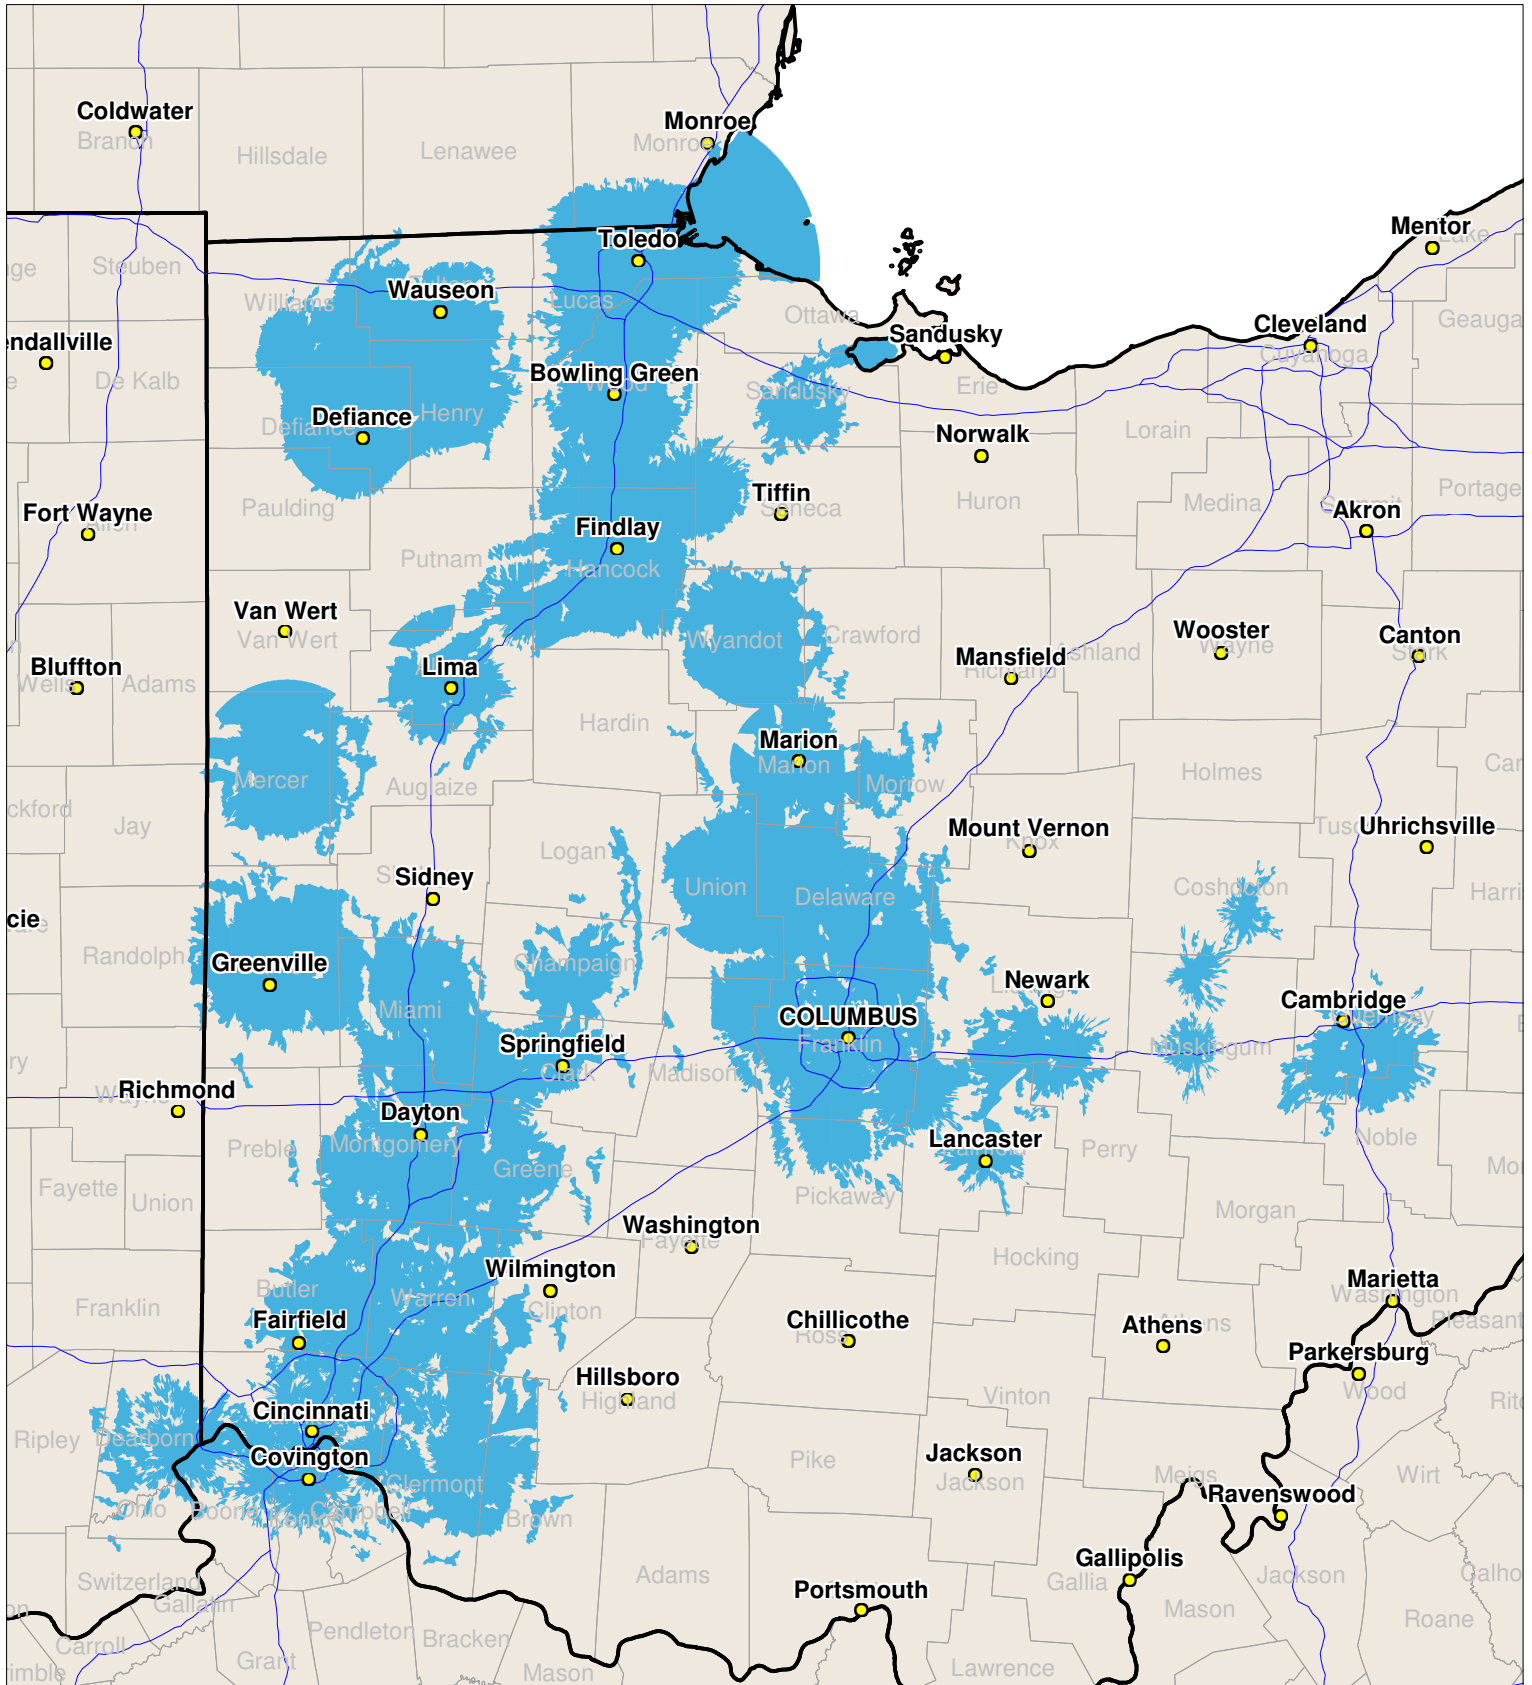

# Southern Ohio

Local One-Way Coverage (929.6125)

Because of the nature of radio transmission, strength of paging signal will vary depending upon your location. Maps may not be to scale.  
©USA MOBILITY