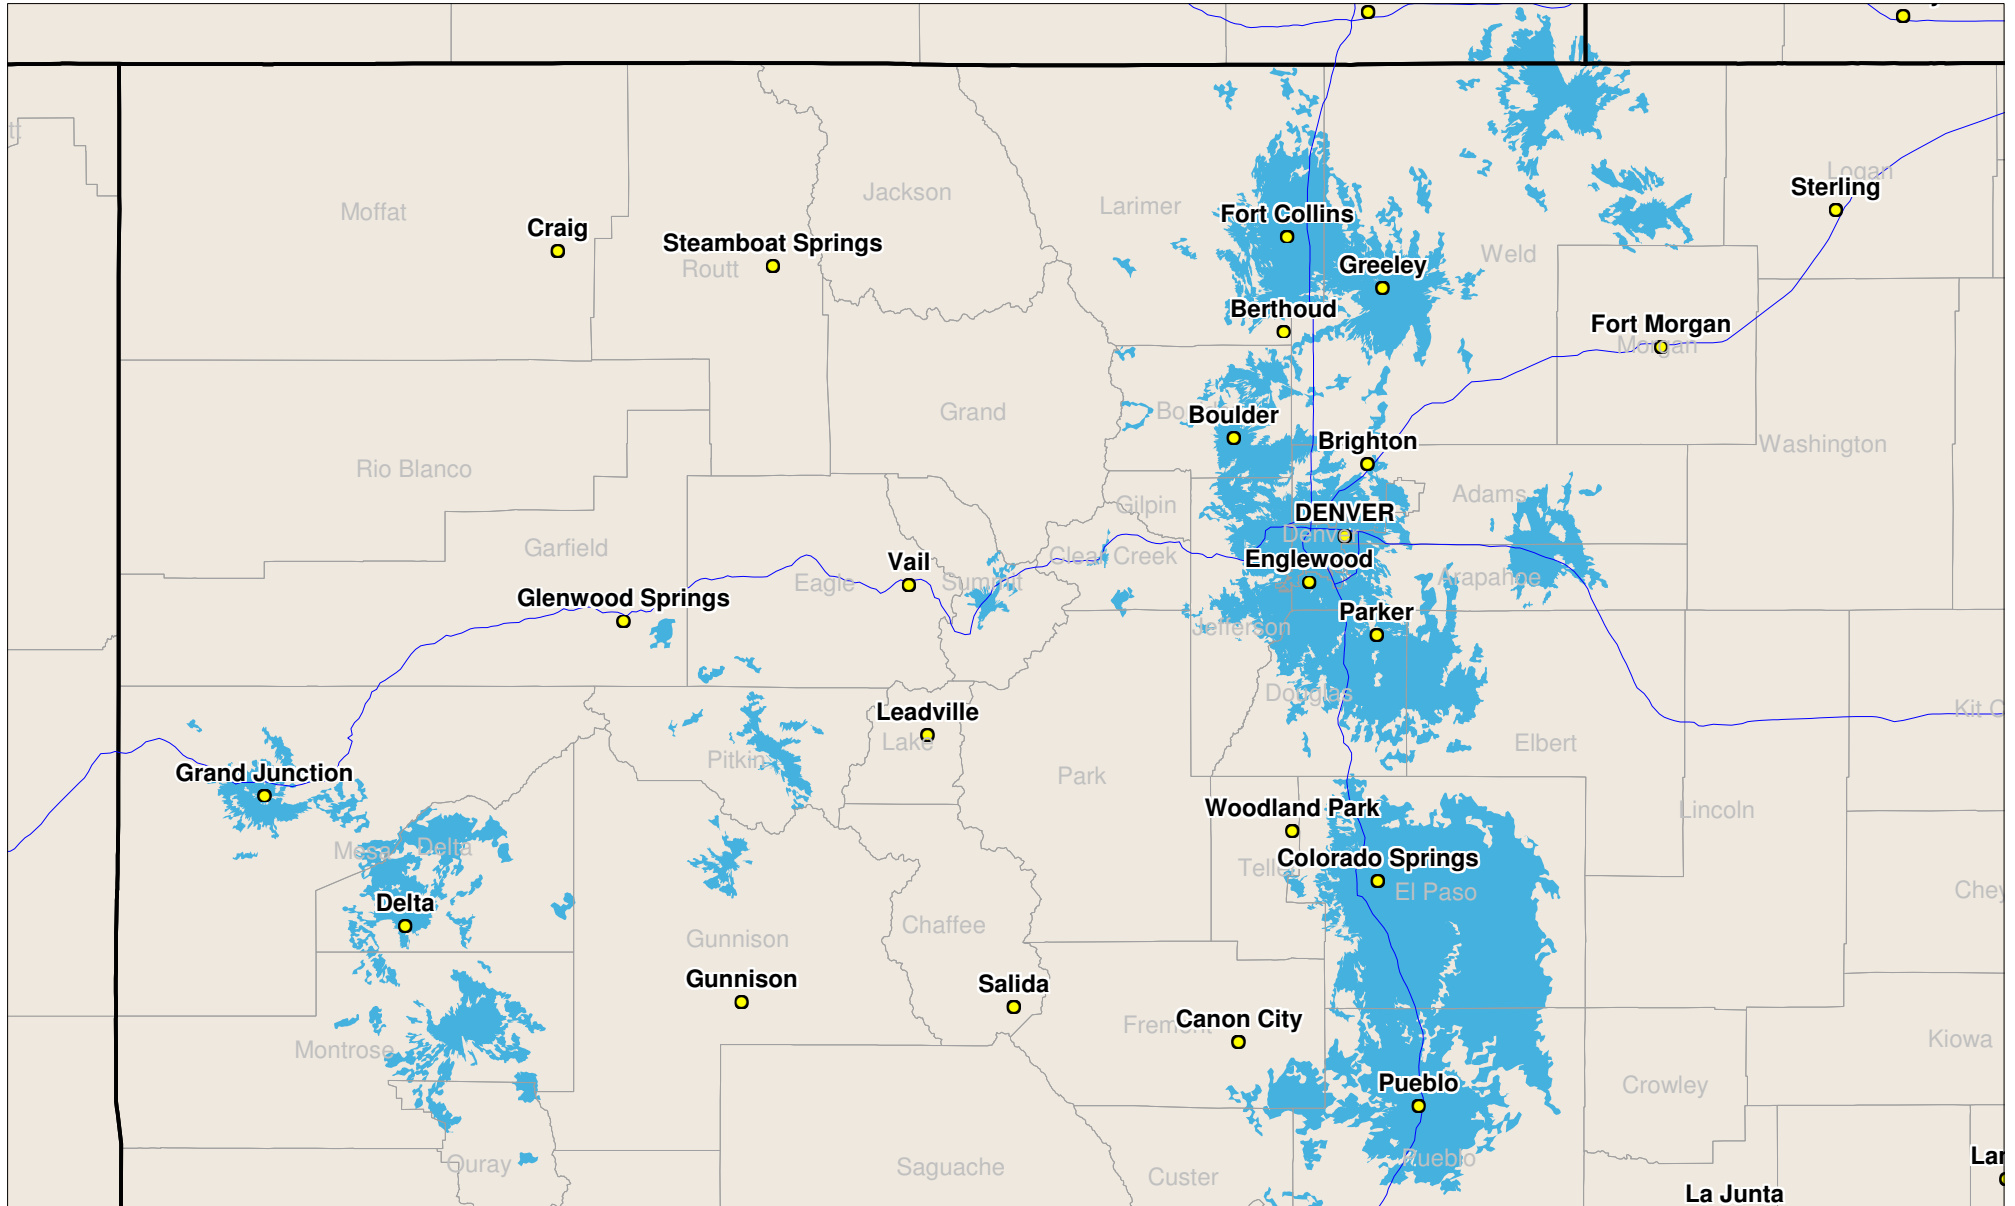

# Colorado

Local One-Way Coverage (929.6125 MHz)

Because of the nature of radio transmission, strength of paging signal will vary depending upon your location. Maps may not be to scale.

©USA MOBILITY