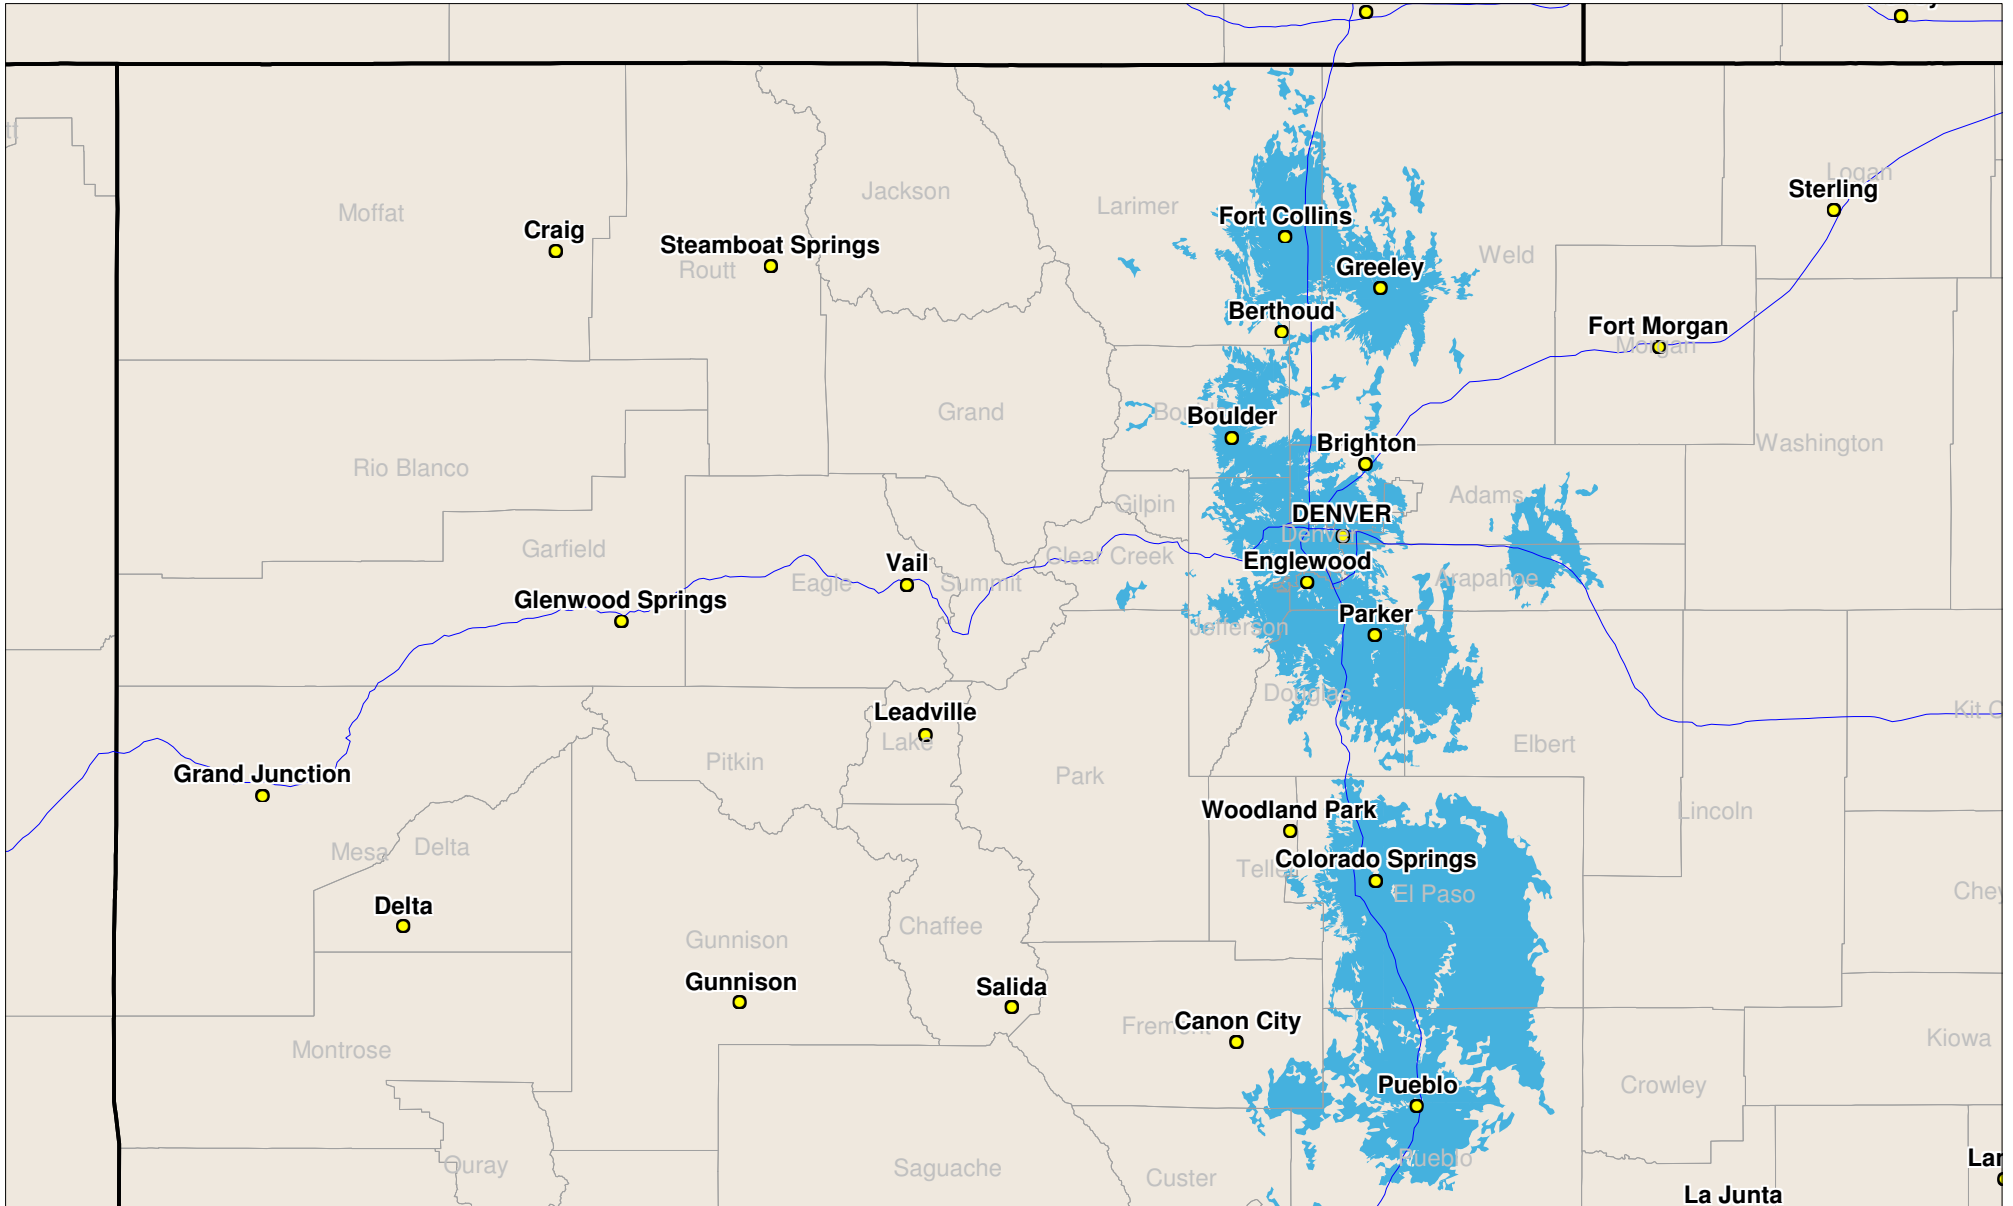

Colorado

Local One-Way Coverage (929.6125 MHz)

Because of the nature of radio transmission, strength of paging signal will vary depending upon your location. Maps may not be to scale.

©USA MOBILITY