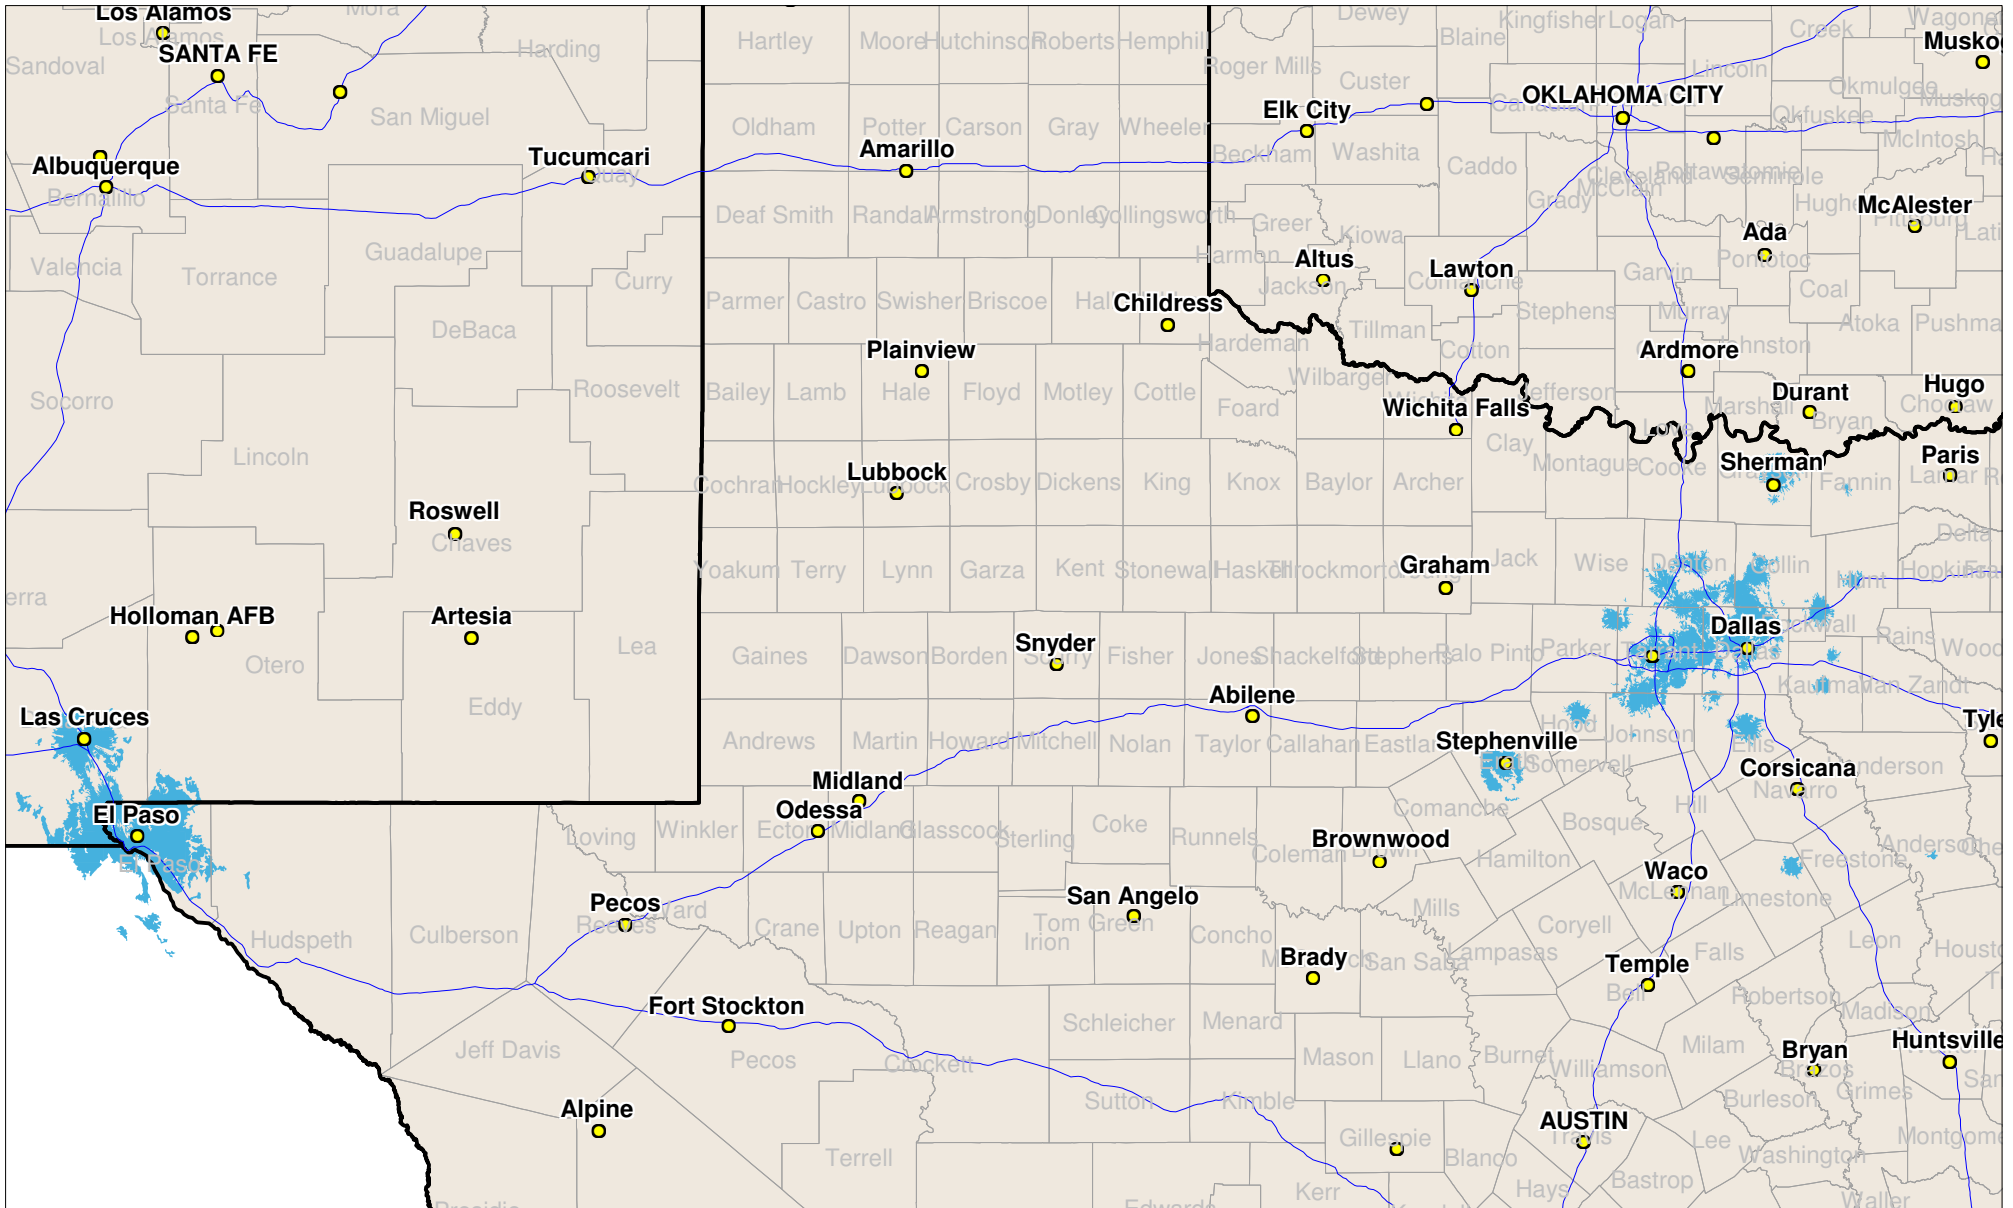

North Texas

Local One-Way Coverage (929.6125 MHz)

Because of the nature of radio transmission, strength of paging signal will vary depending upon your location. Maps may not be to scale.

©USA MOBILITY