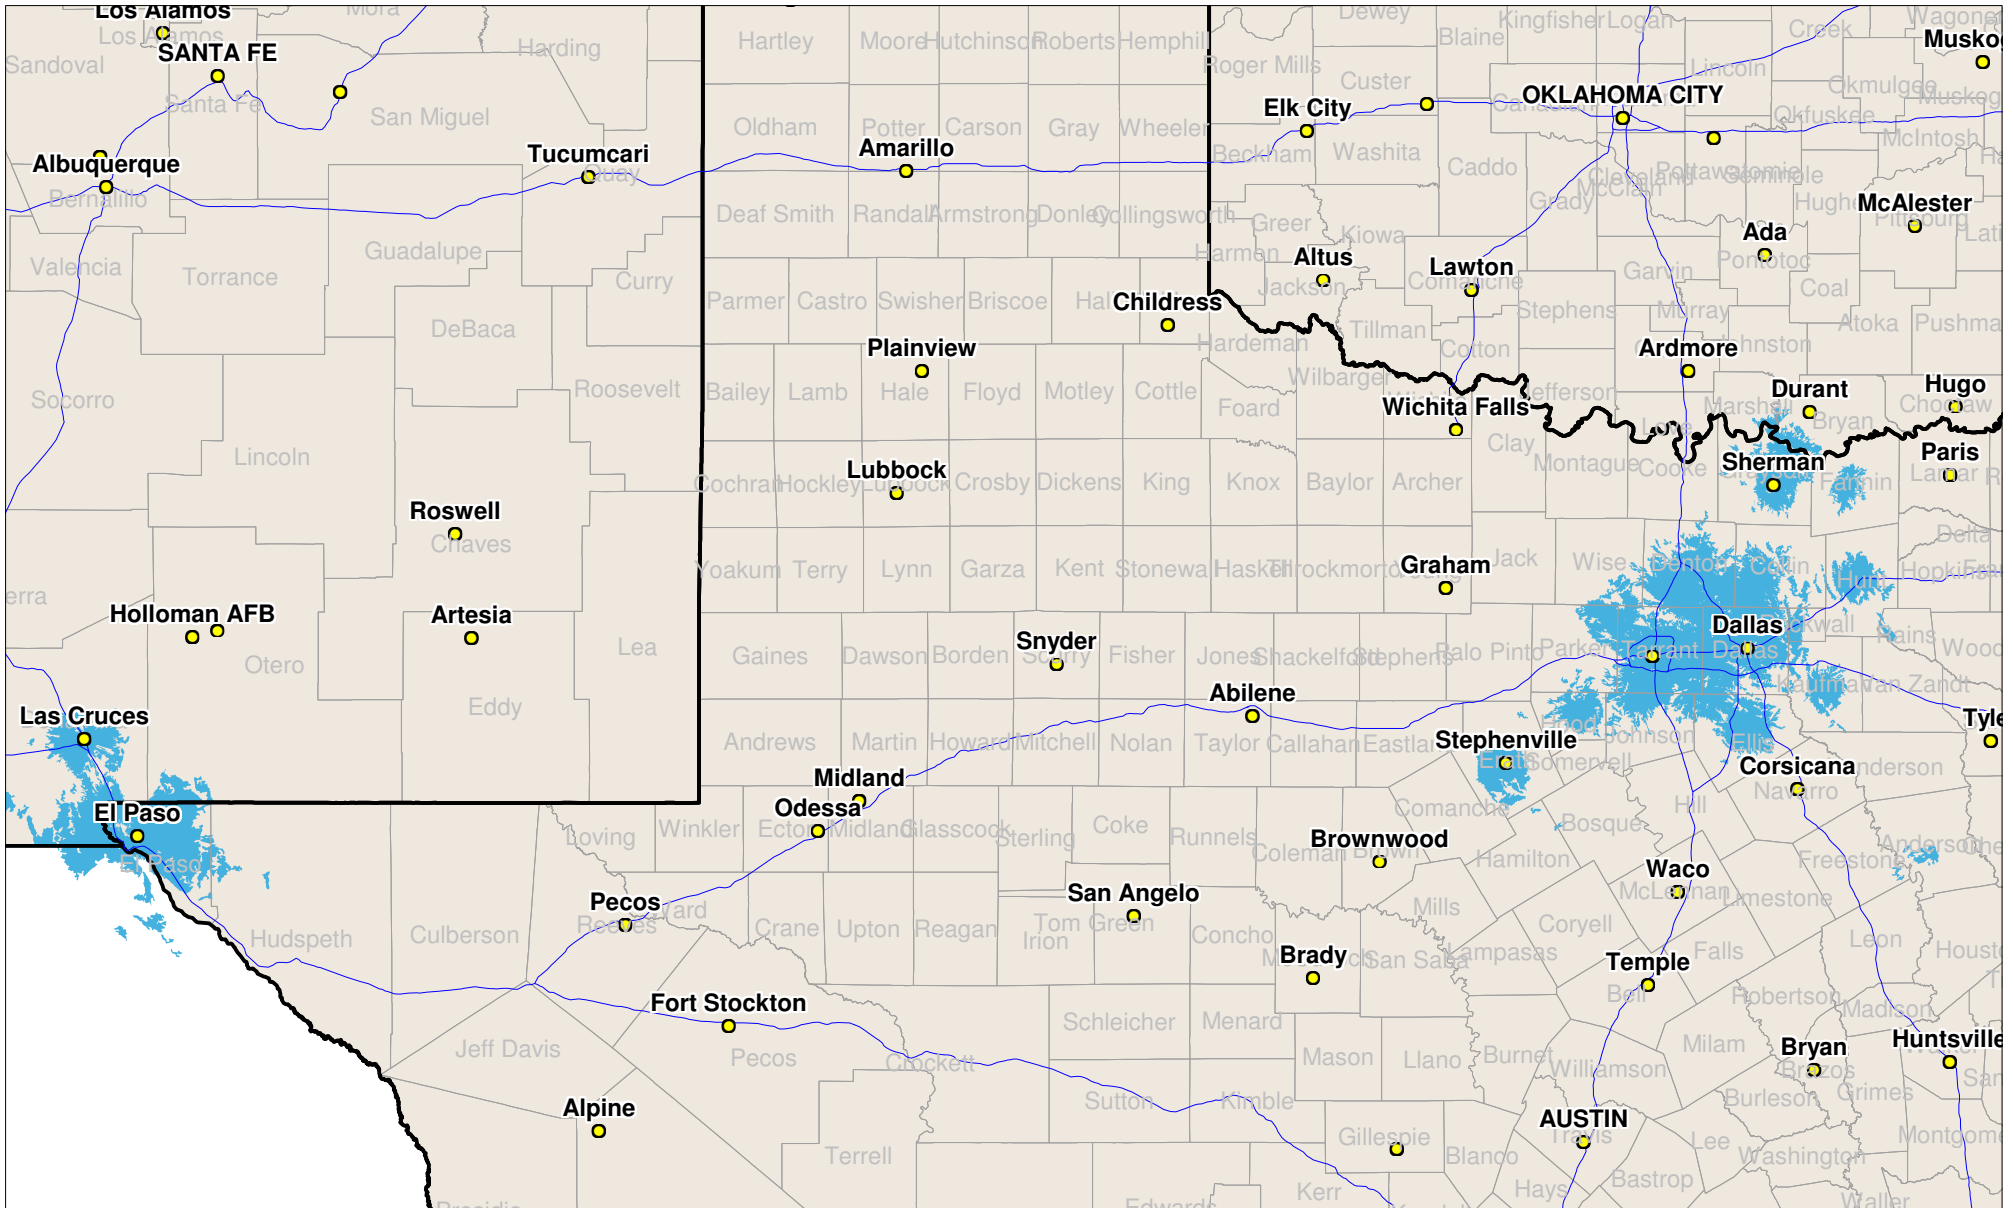

# North Texas

Local One-Way Coverage (929.6125 MHz)

Because of the nature of radio transmission, strength of paging signal will vary depending upon your location. Maps may not be to scale.

©USA MOBILITY