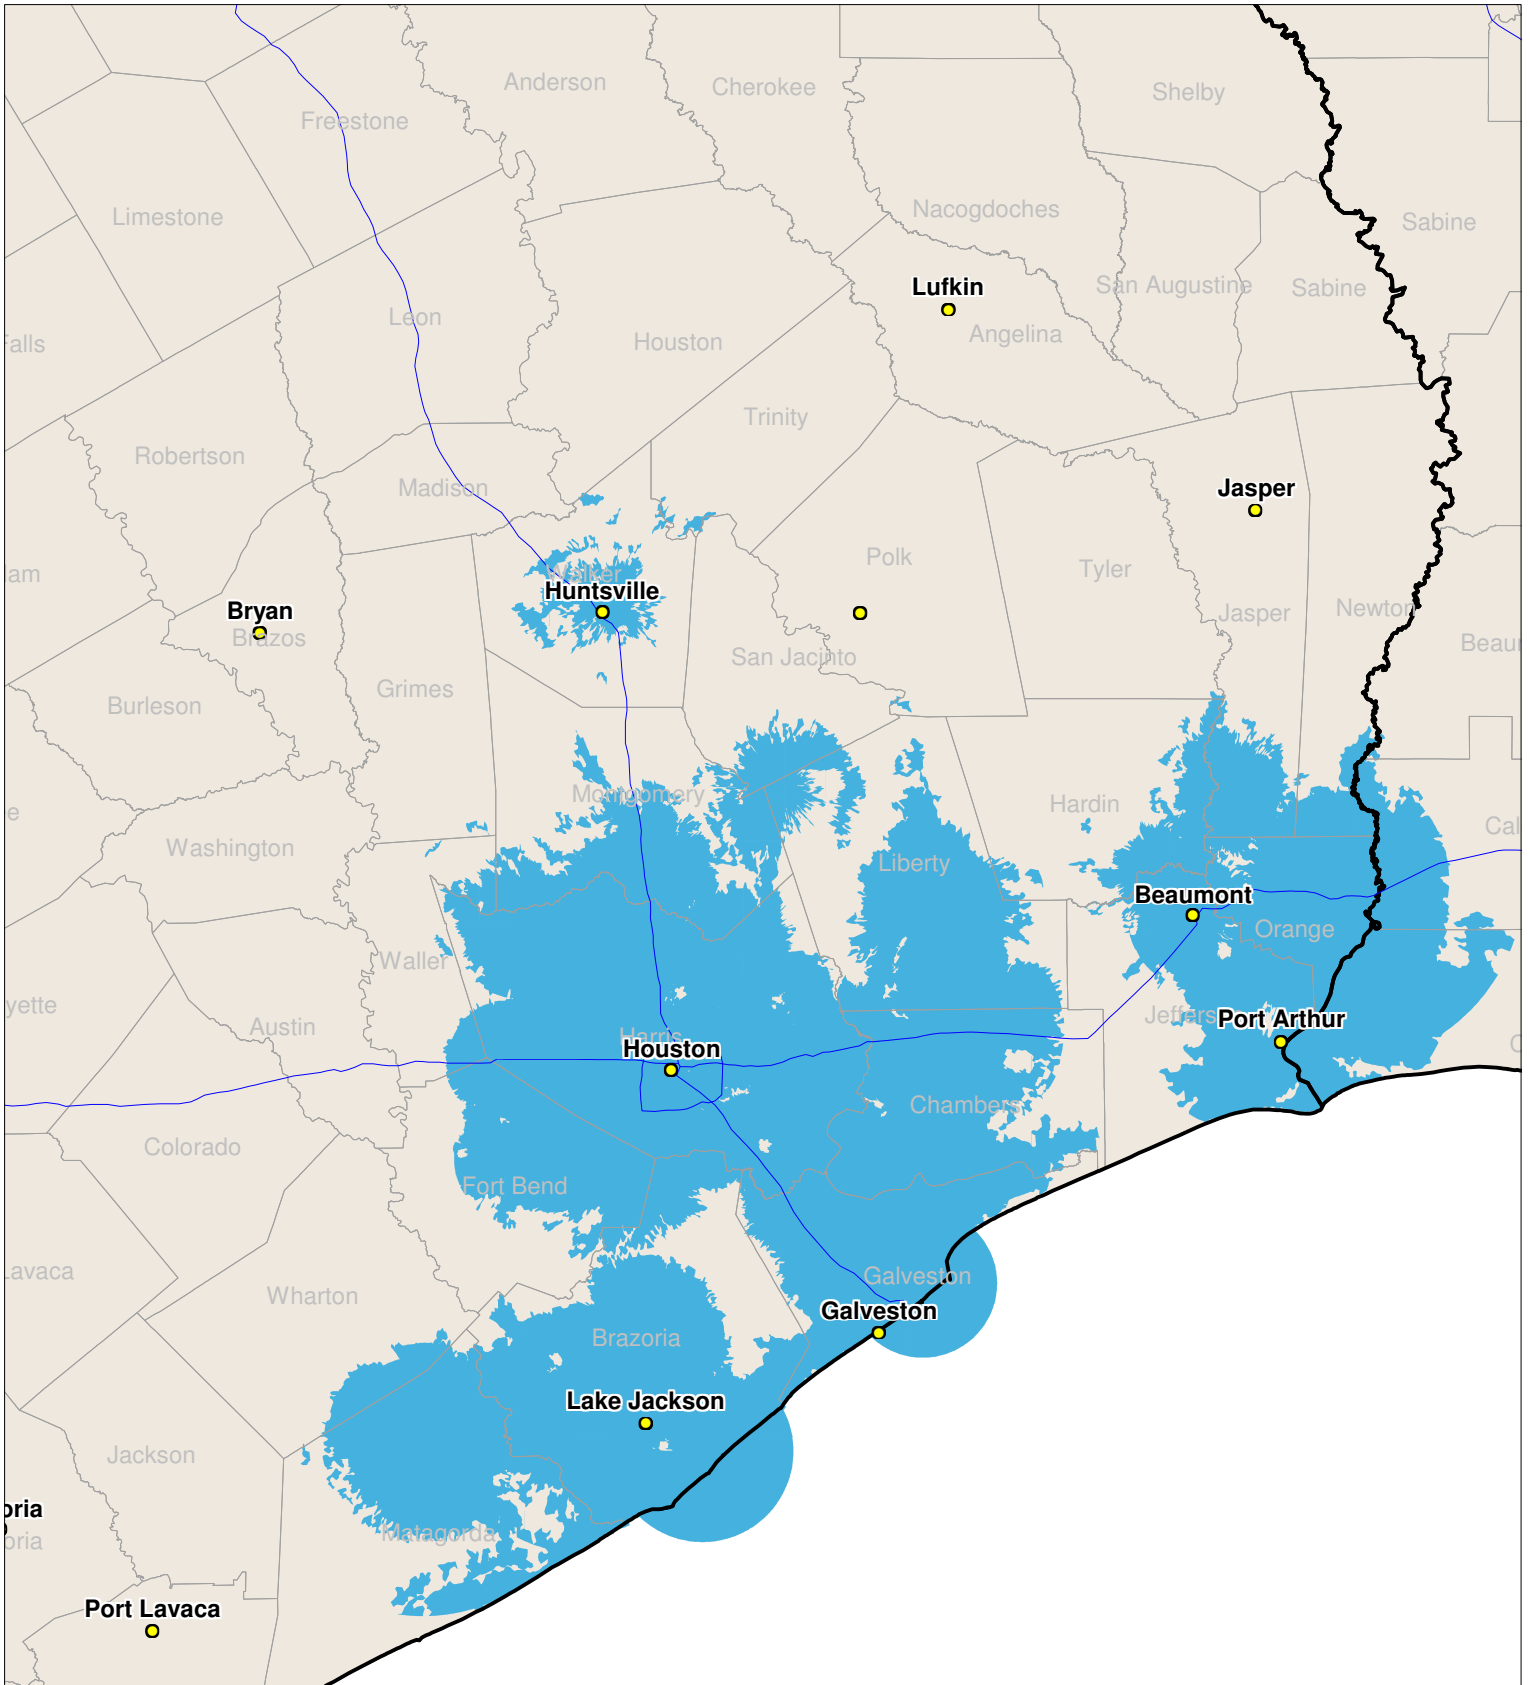

# Houston

Local One-Way Coverage (929.6125 MHz)

Because of the nature of radio transmission, strength of paging signal will vary depending upon your location. Maps may not be to scale.  
©USA MOBILITY