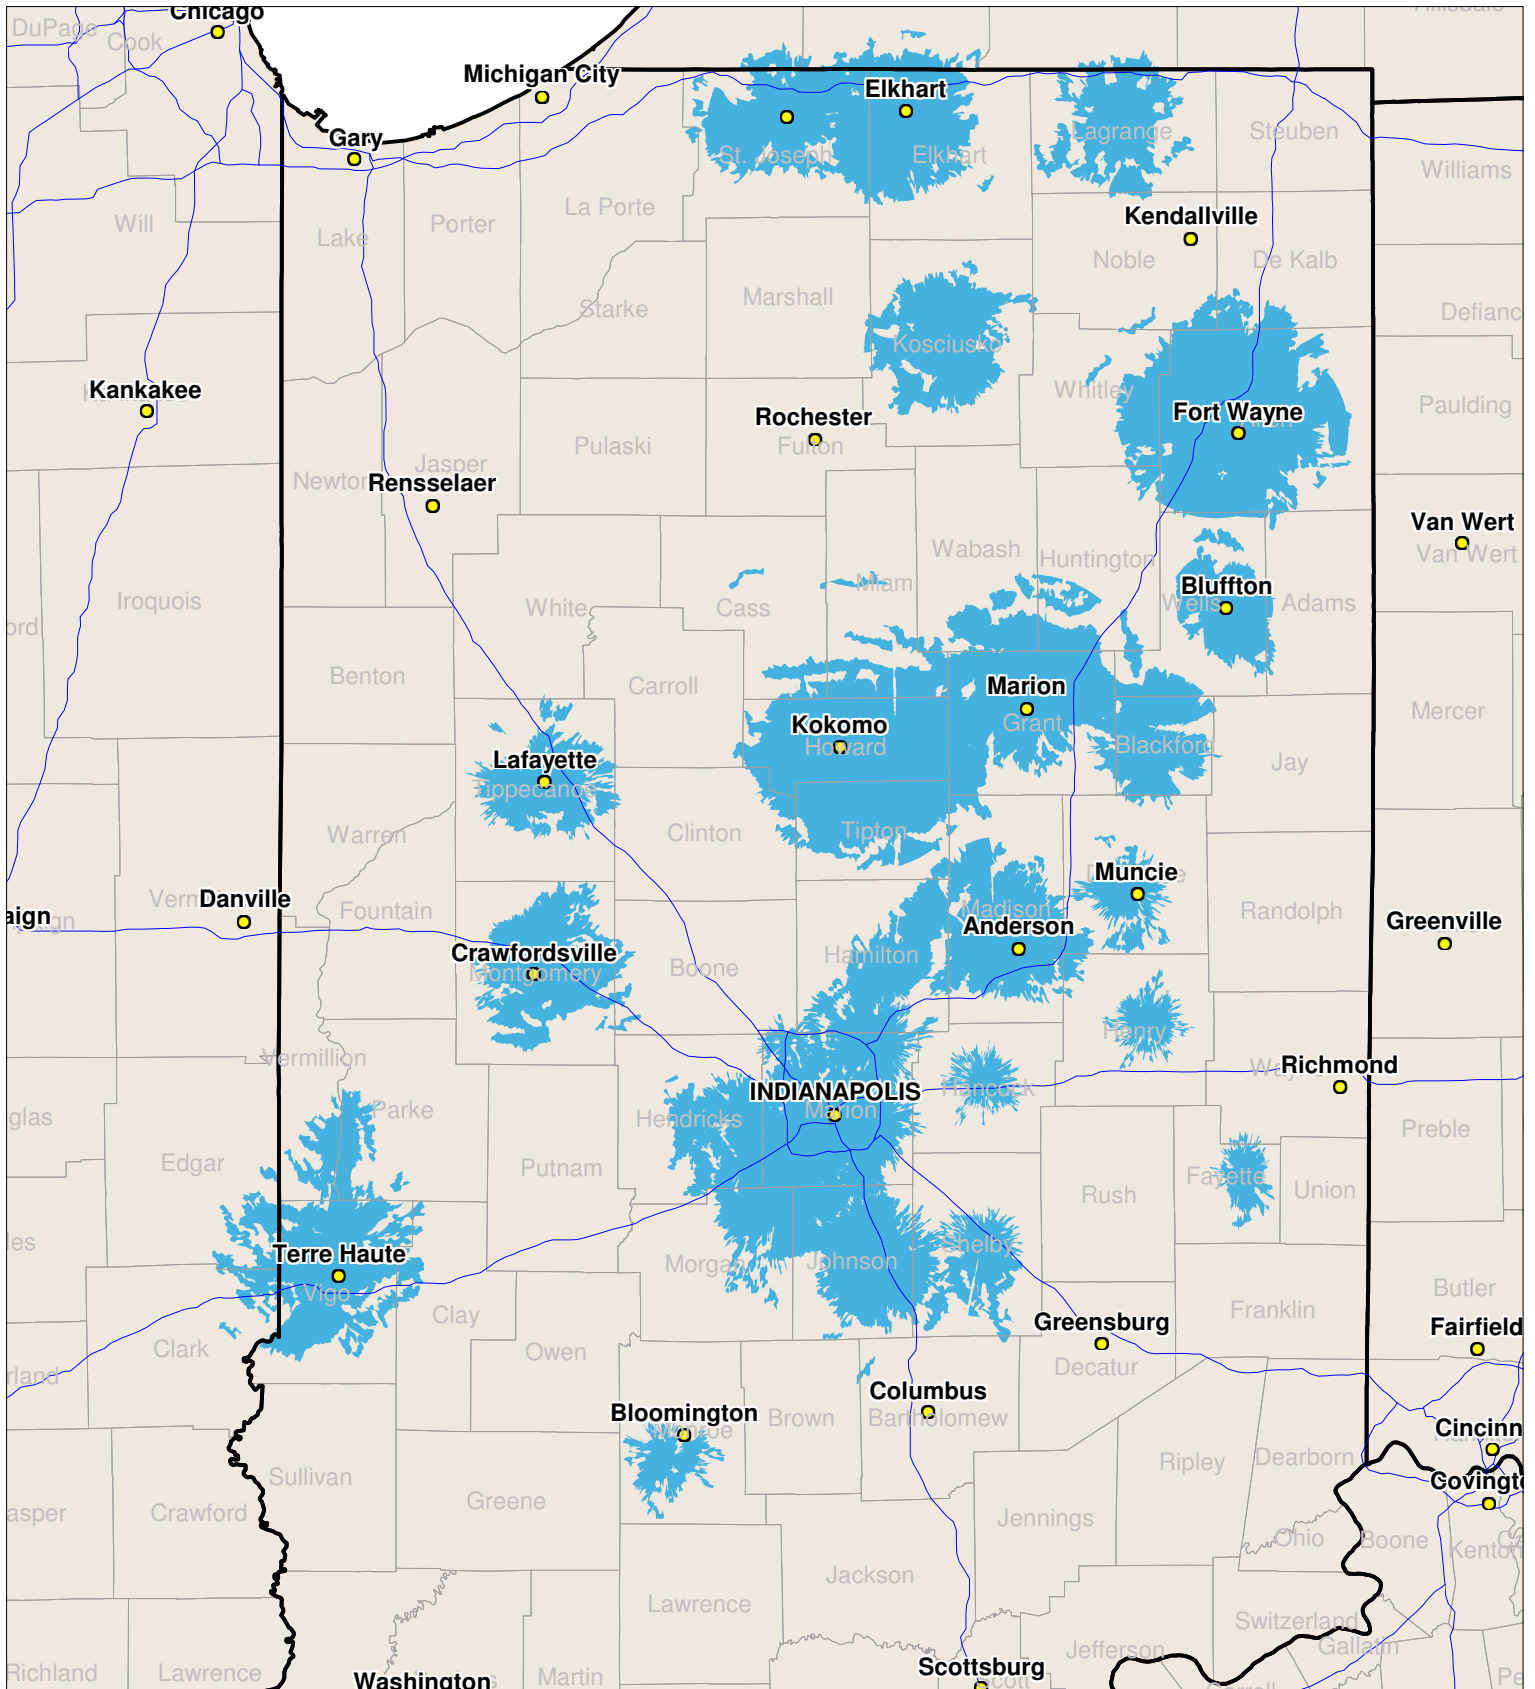

Indiana

Local One-Way Coverage (929.6125 MHz)

Because of the nature of radio transmission, strength of paging signal will vary depending upon your location. Maps may not be to scale.

©USA MOBILITY