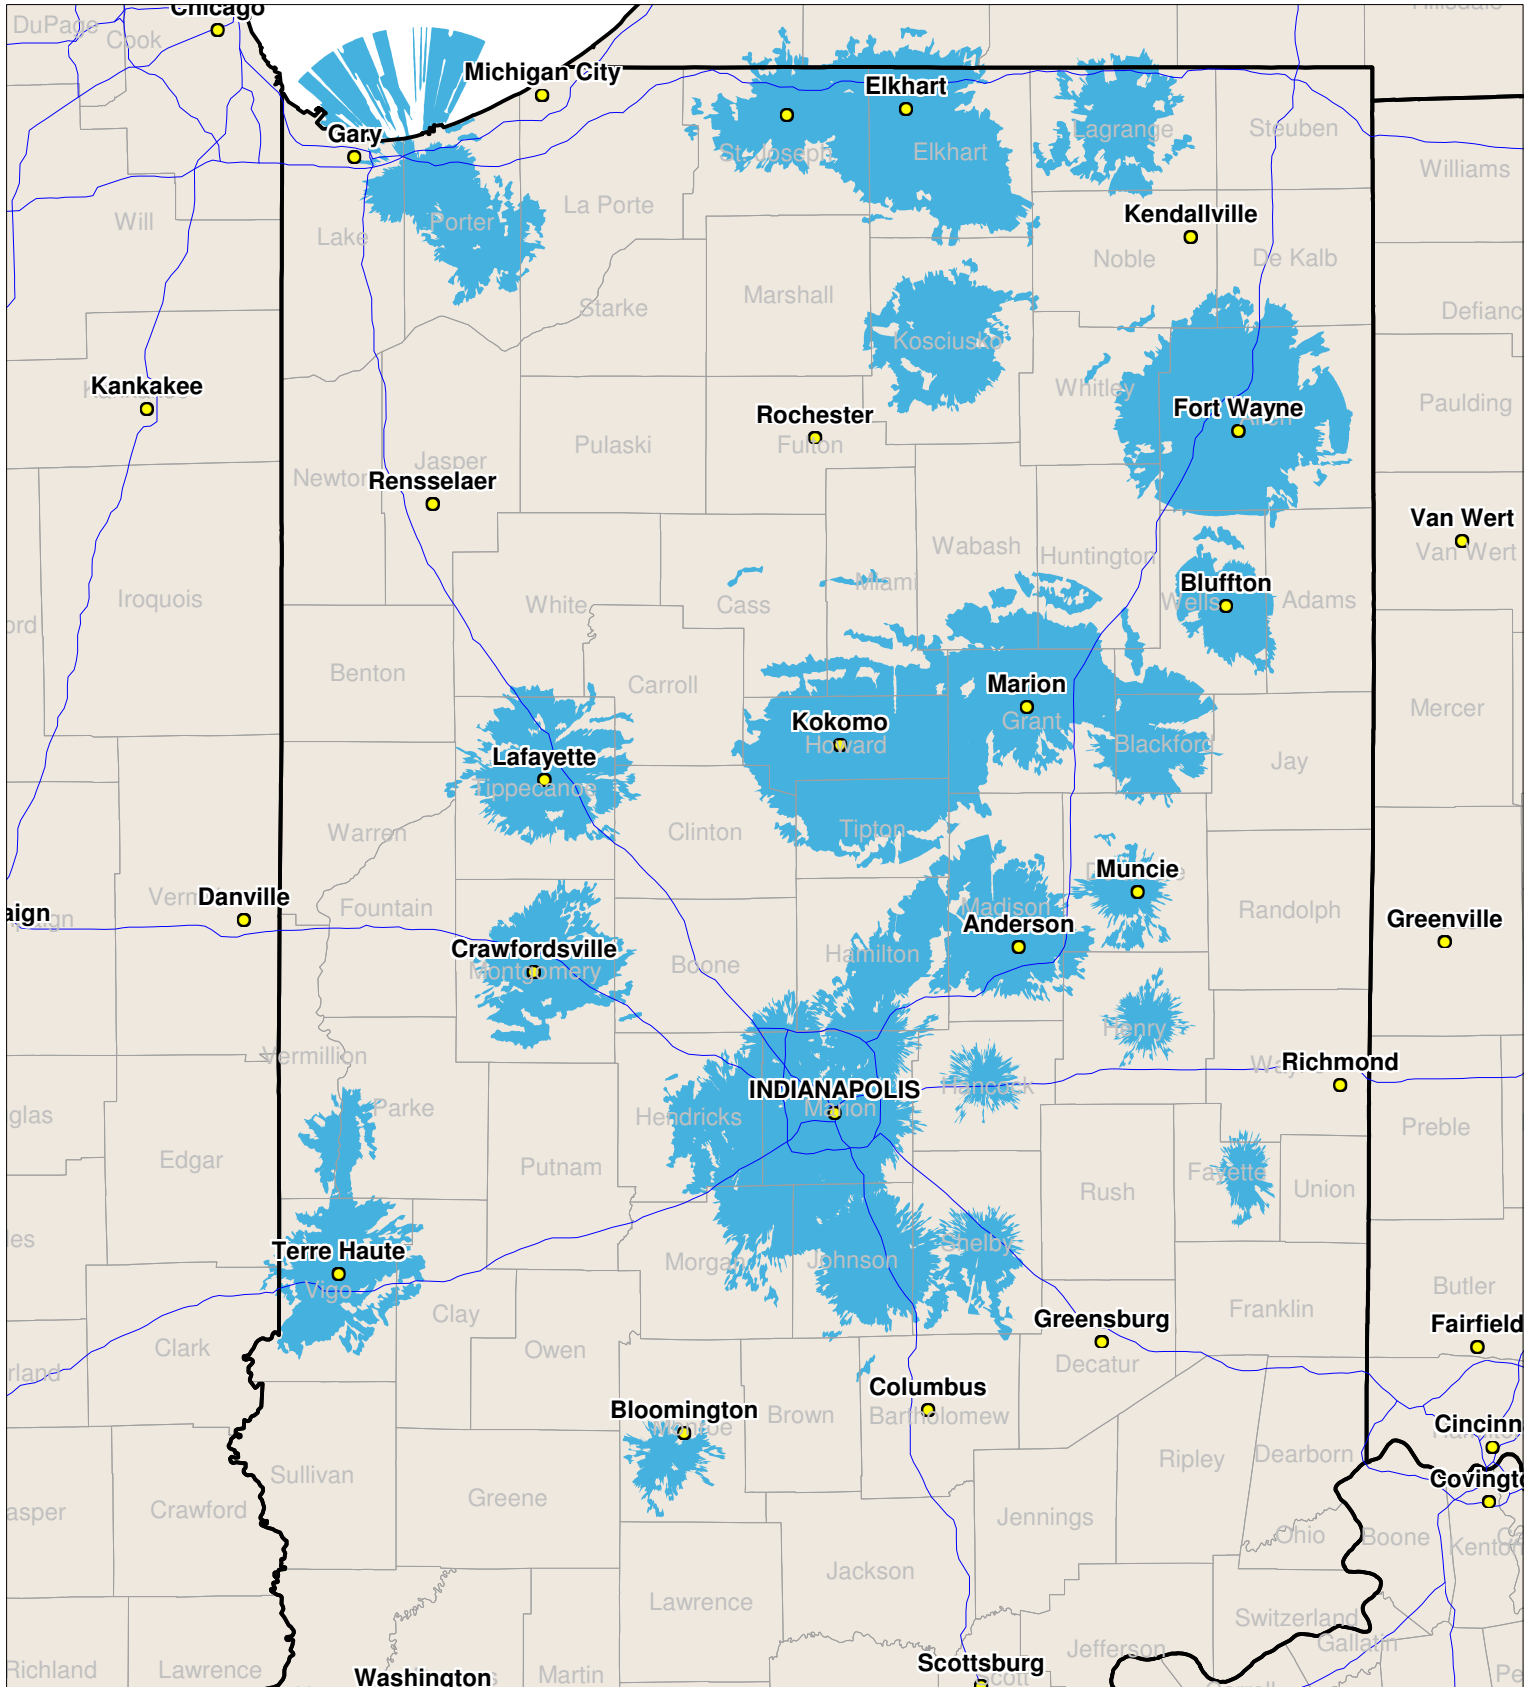

# Indiana

Local One-Way Coverage (929.6125 MHz)

Because of the nature of radio transmission, strength of paging signal will vary depending upon your location. Maps may not be to scale.

©USA MOBILITY