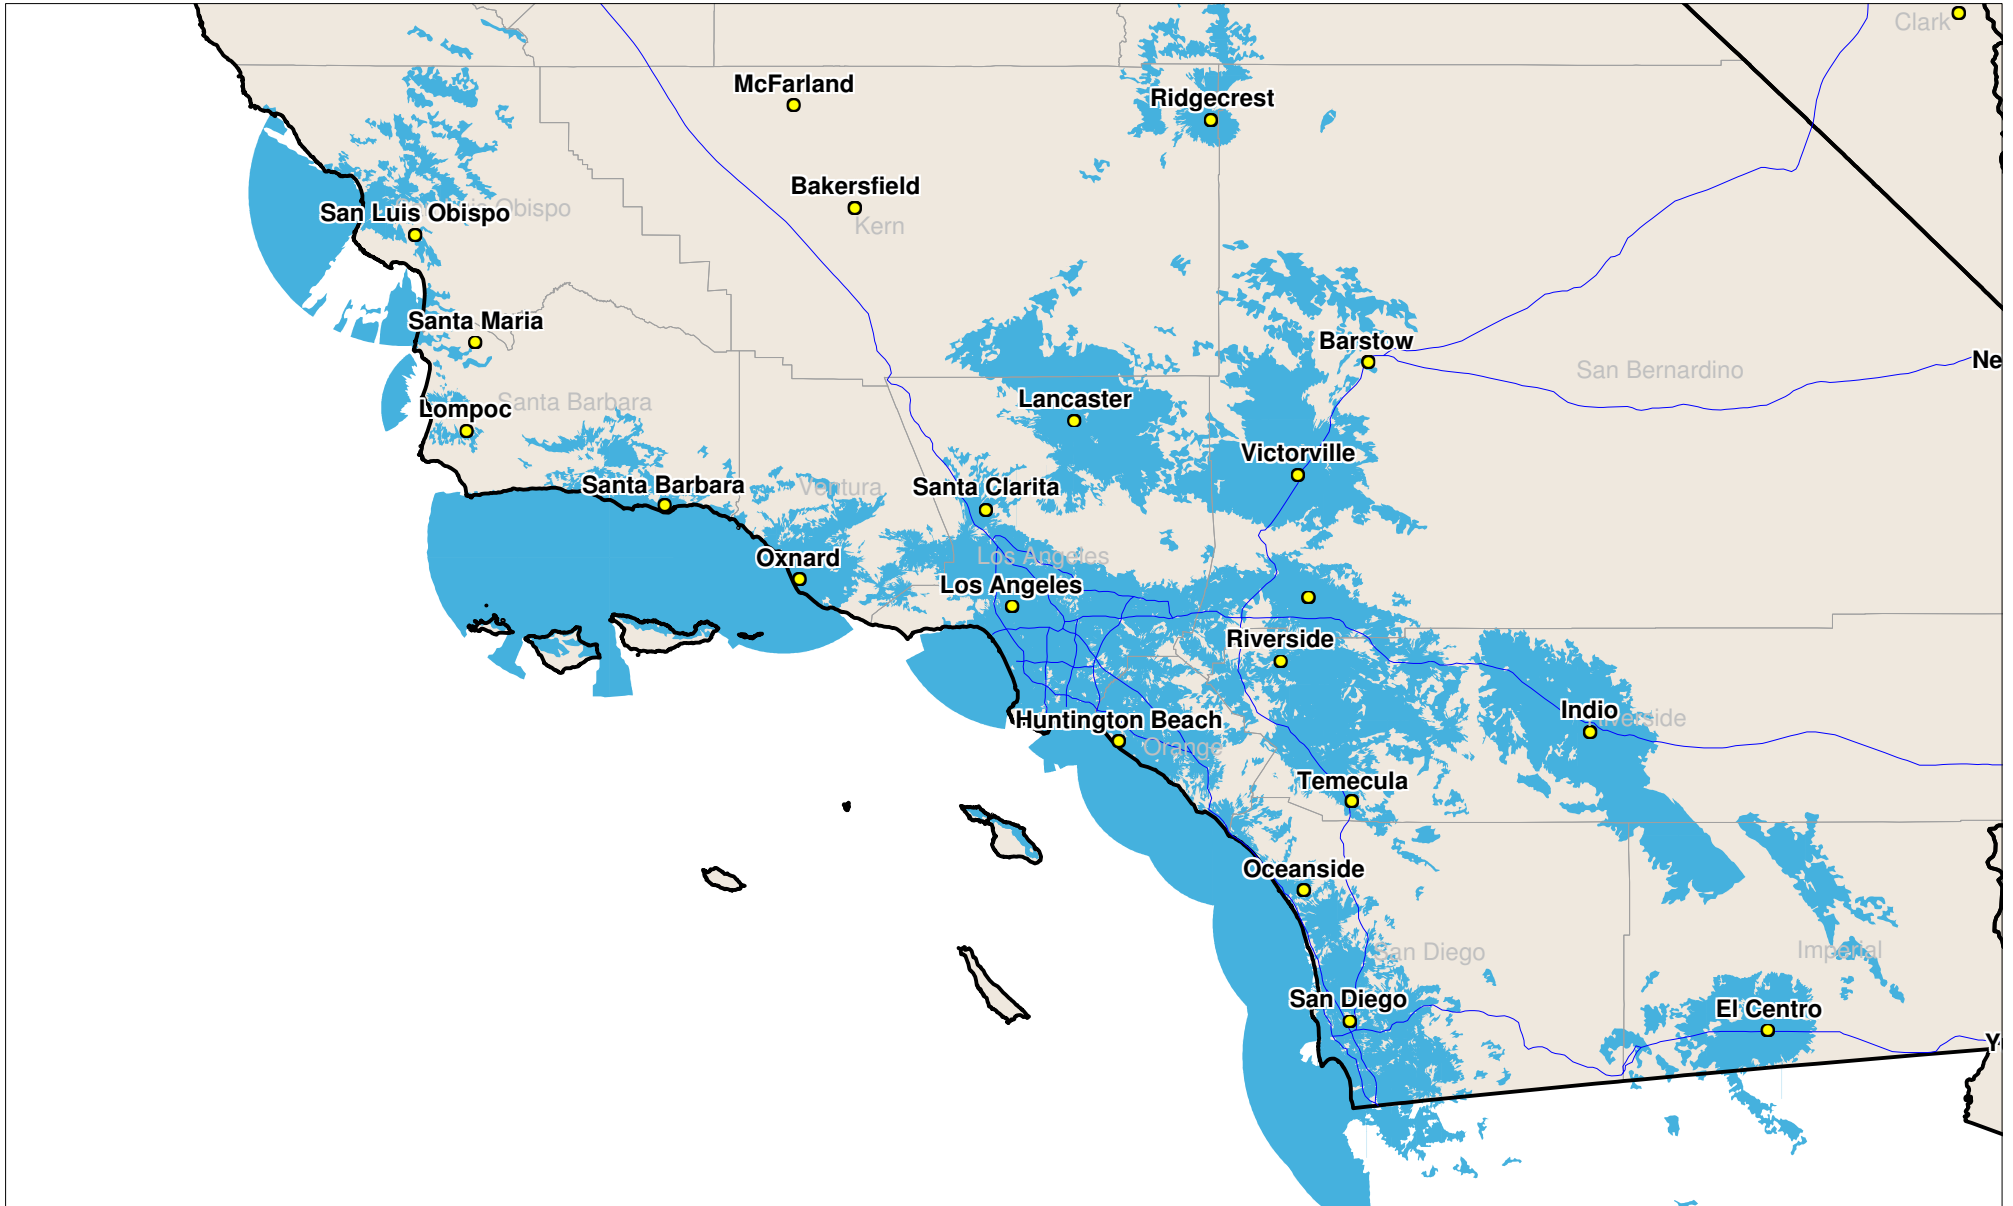

Southern California

Local One-Way Coverage (929.6125 MHz)

Because of the nature of radio transmission, strength of paging signal will vary depending upon your location. Maps may not be to scale.

©USA MOBILITY