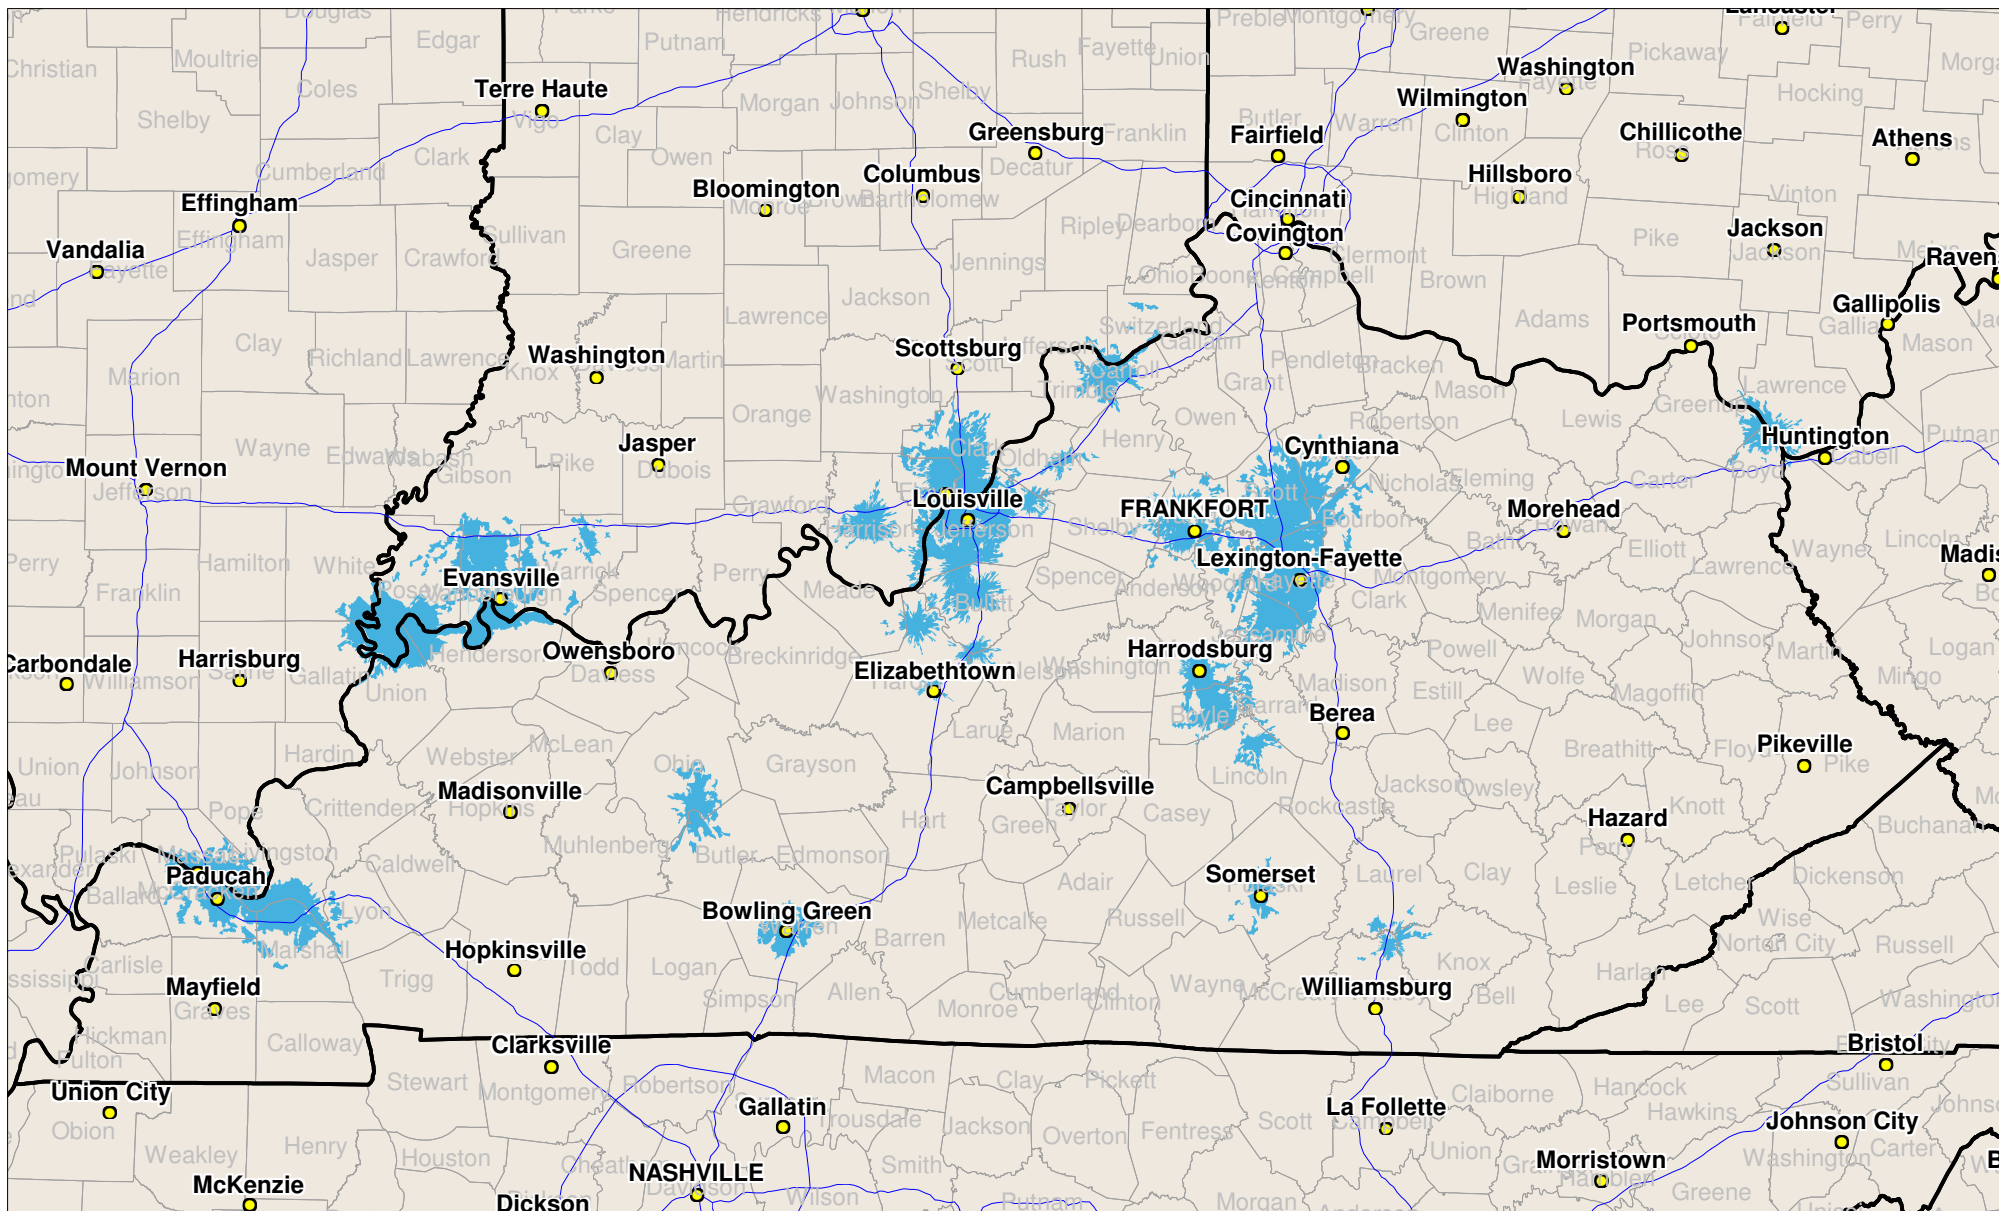

# Kentucky

Local One-Way Coverage (929.6125 MHz)

Because of the nature of radio transmission, strength of paging signal will vary depending upon your location. Maps may not be to scale.

©USA MOBILITY