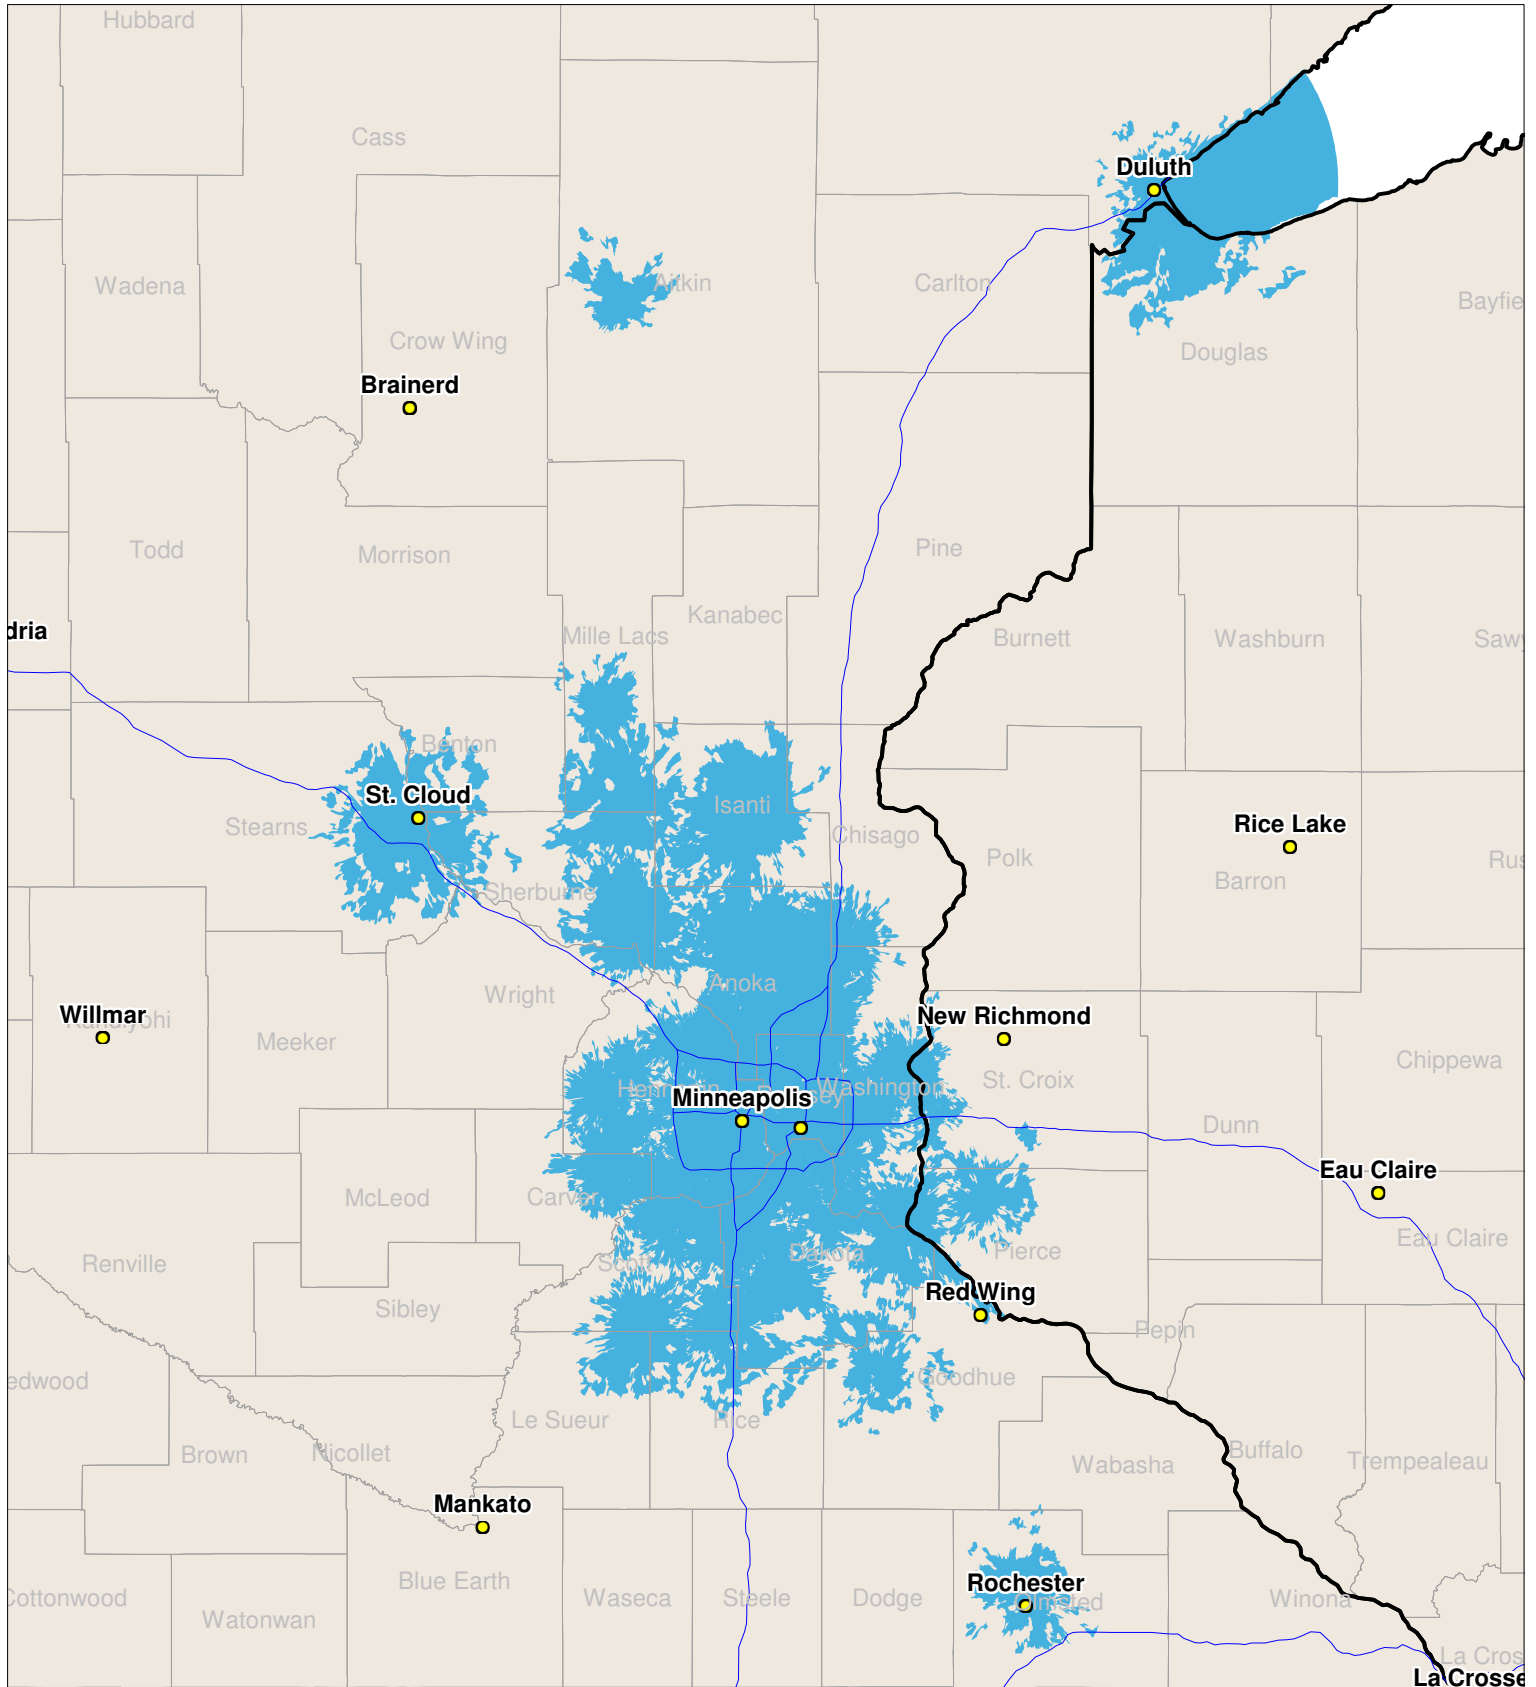

Minnesota

Local One-Way Coverage (929.6125 MHz)

Because of the nature of radio transmission, strength of paging signal will vary depending upon your location. Maps may not be to scale.

©USA MOBILITY