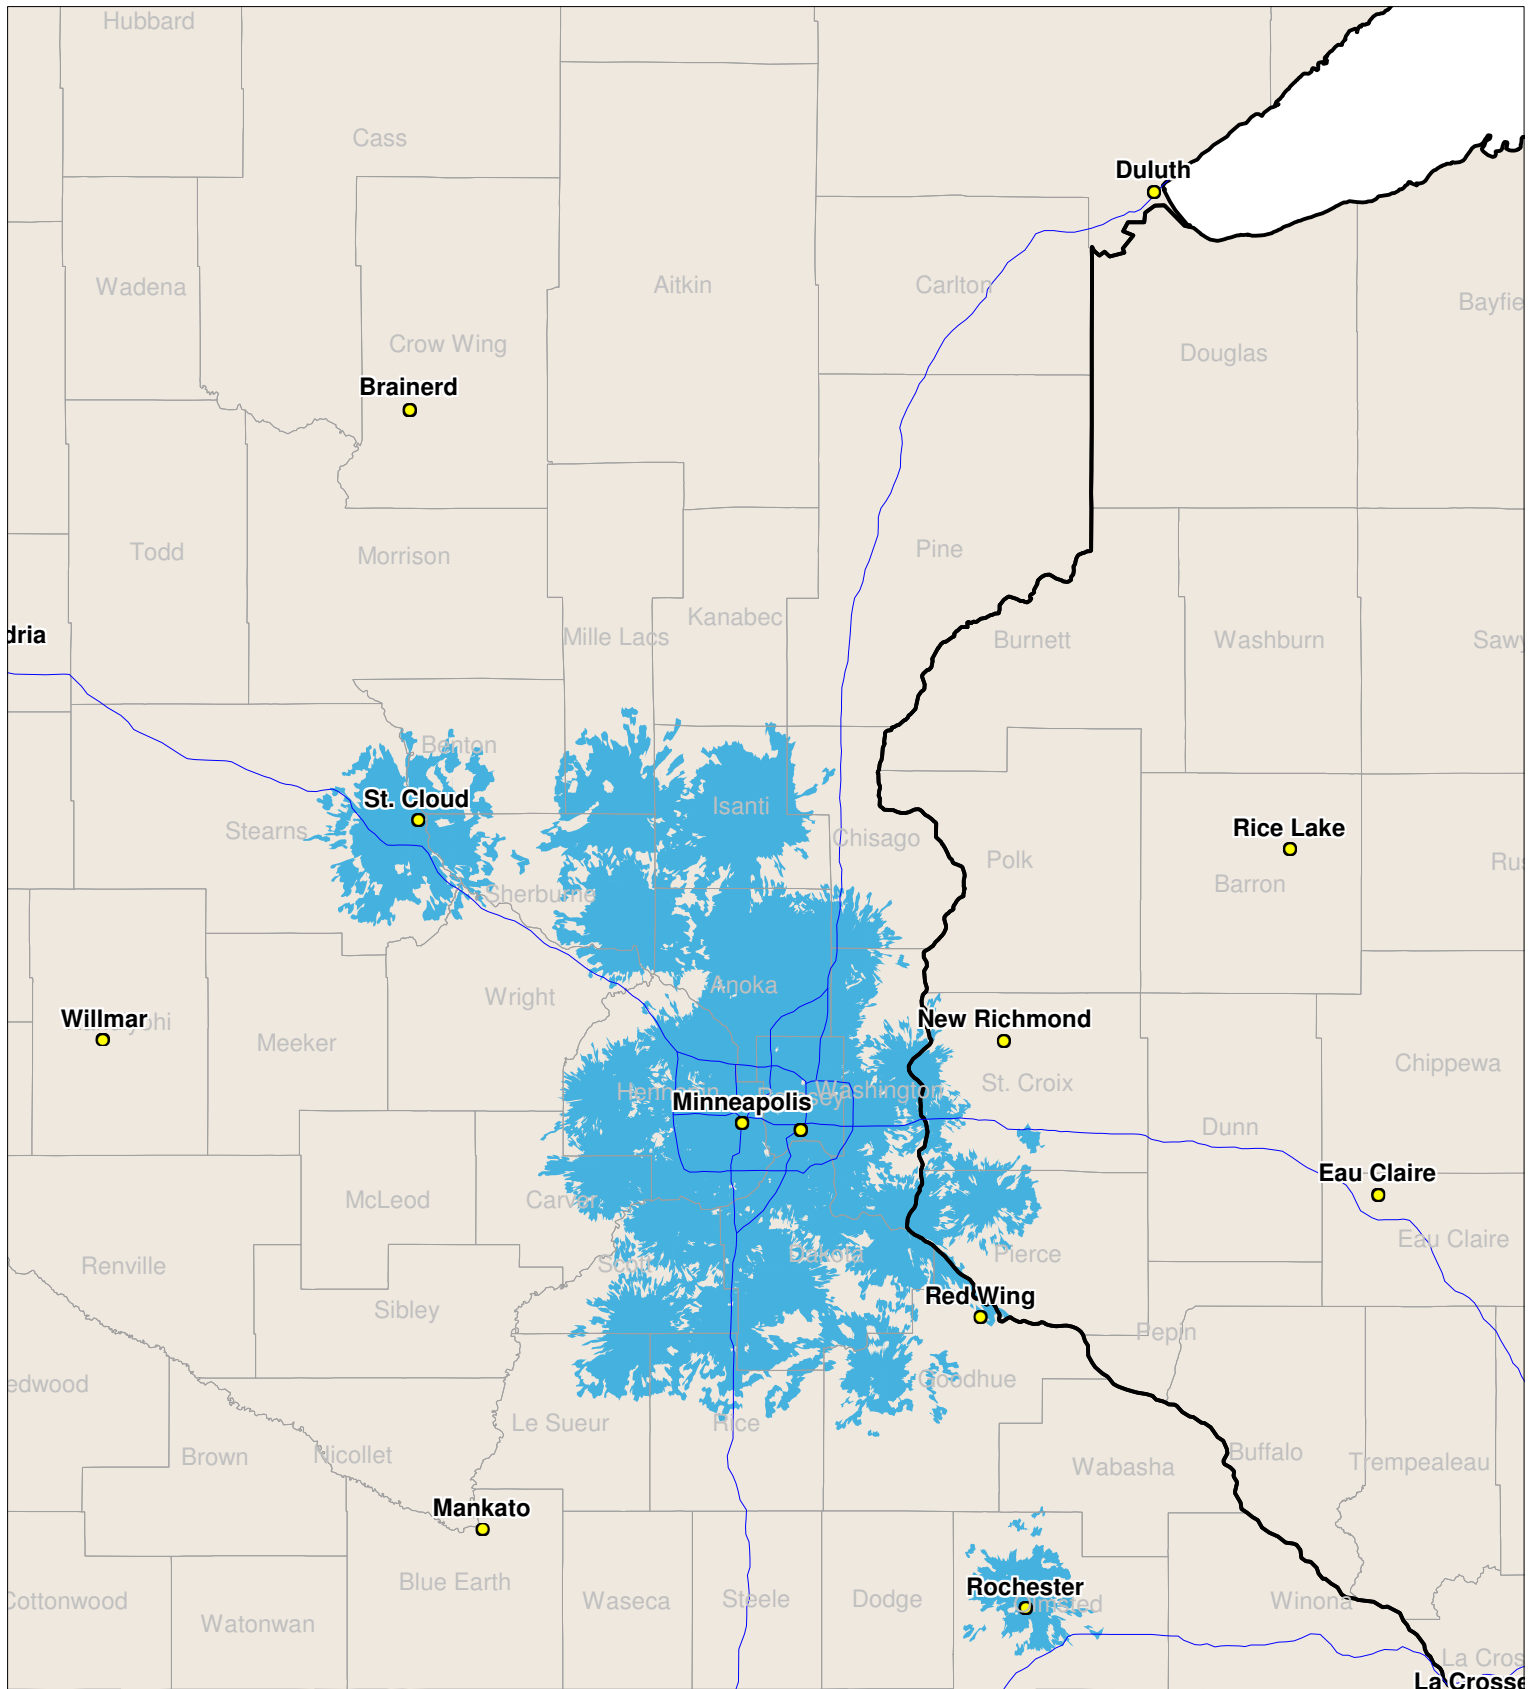

Minnesota

Local One-Way Coverage (929.6125 MHz)

Because of the nature of radio transmission, strength of paging signal will vary depending upon your location. Maps may not be to scale.

©USA MOBILITY