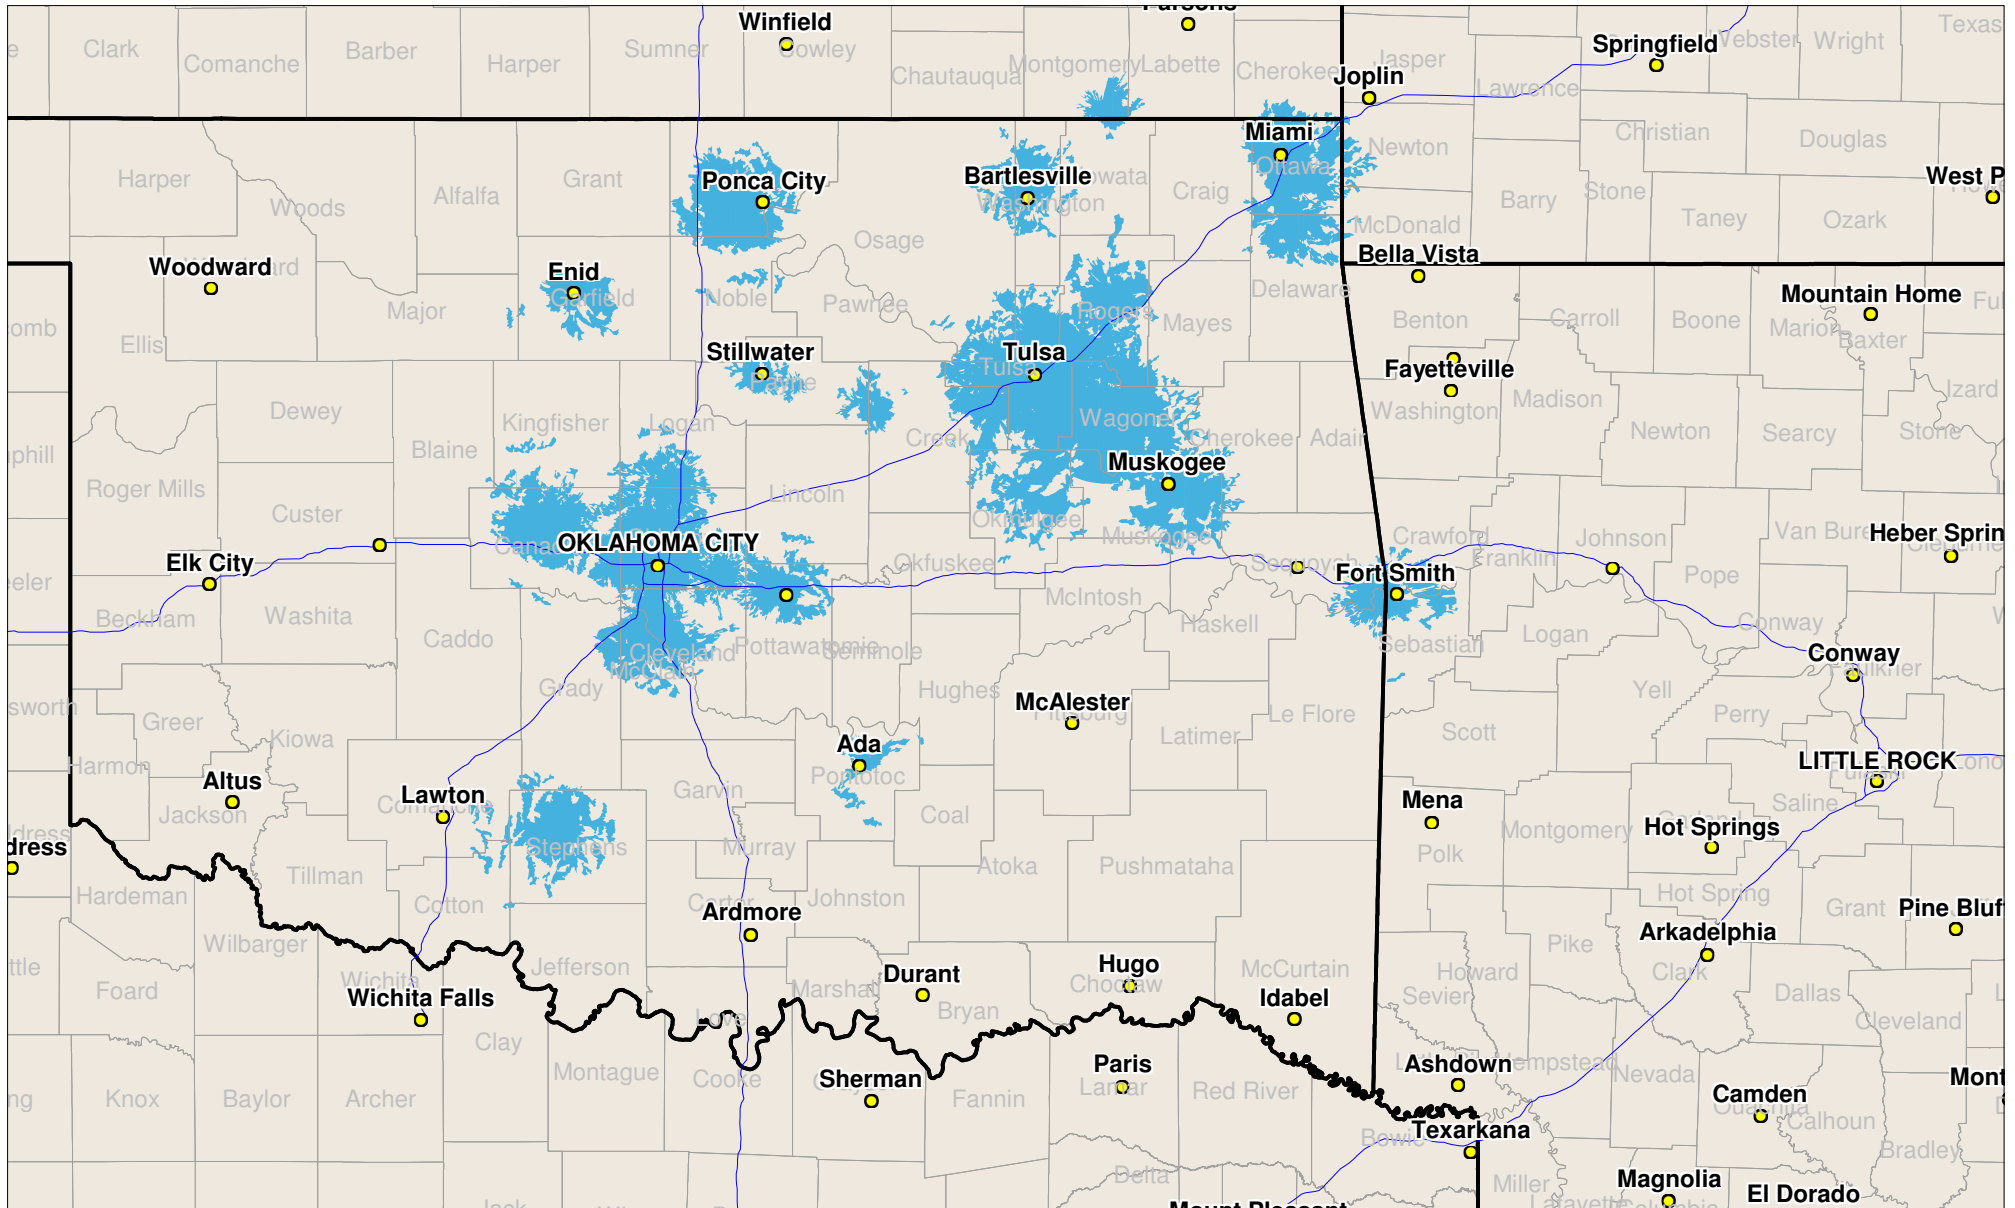

Oklahoma

Local One-Way Coverage (929.6125 MHz)

Because of the nature of radio transmission, strength of paging signal will vary depending upon your location. Maps may not be to scale.

©USA MOBILITY