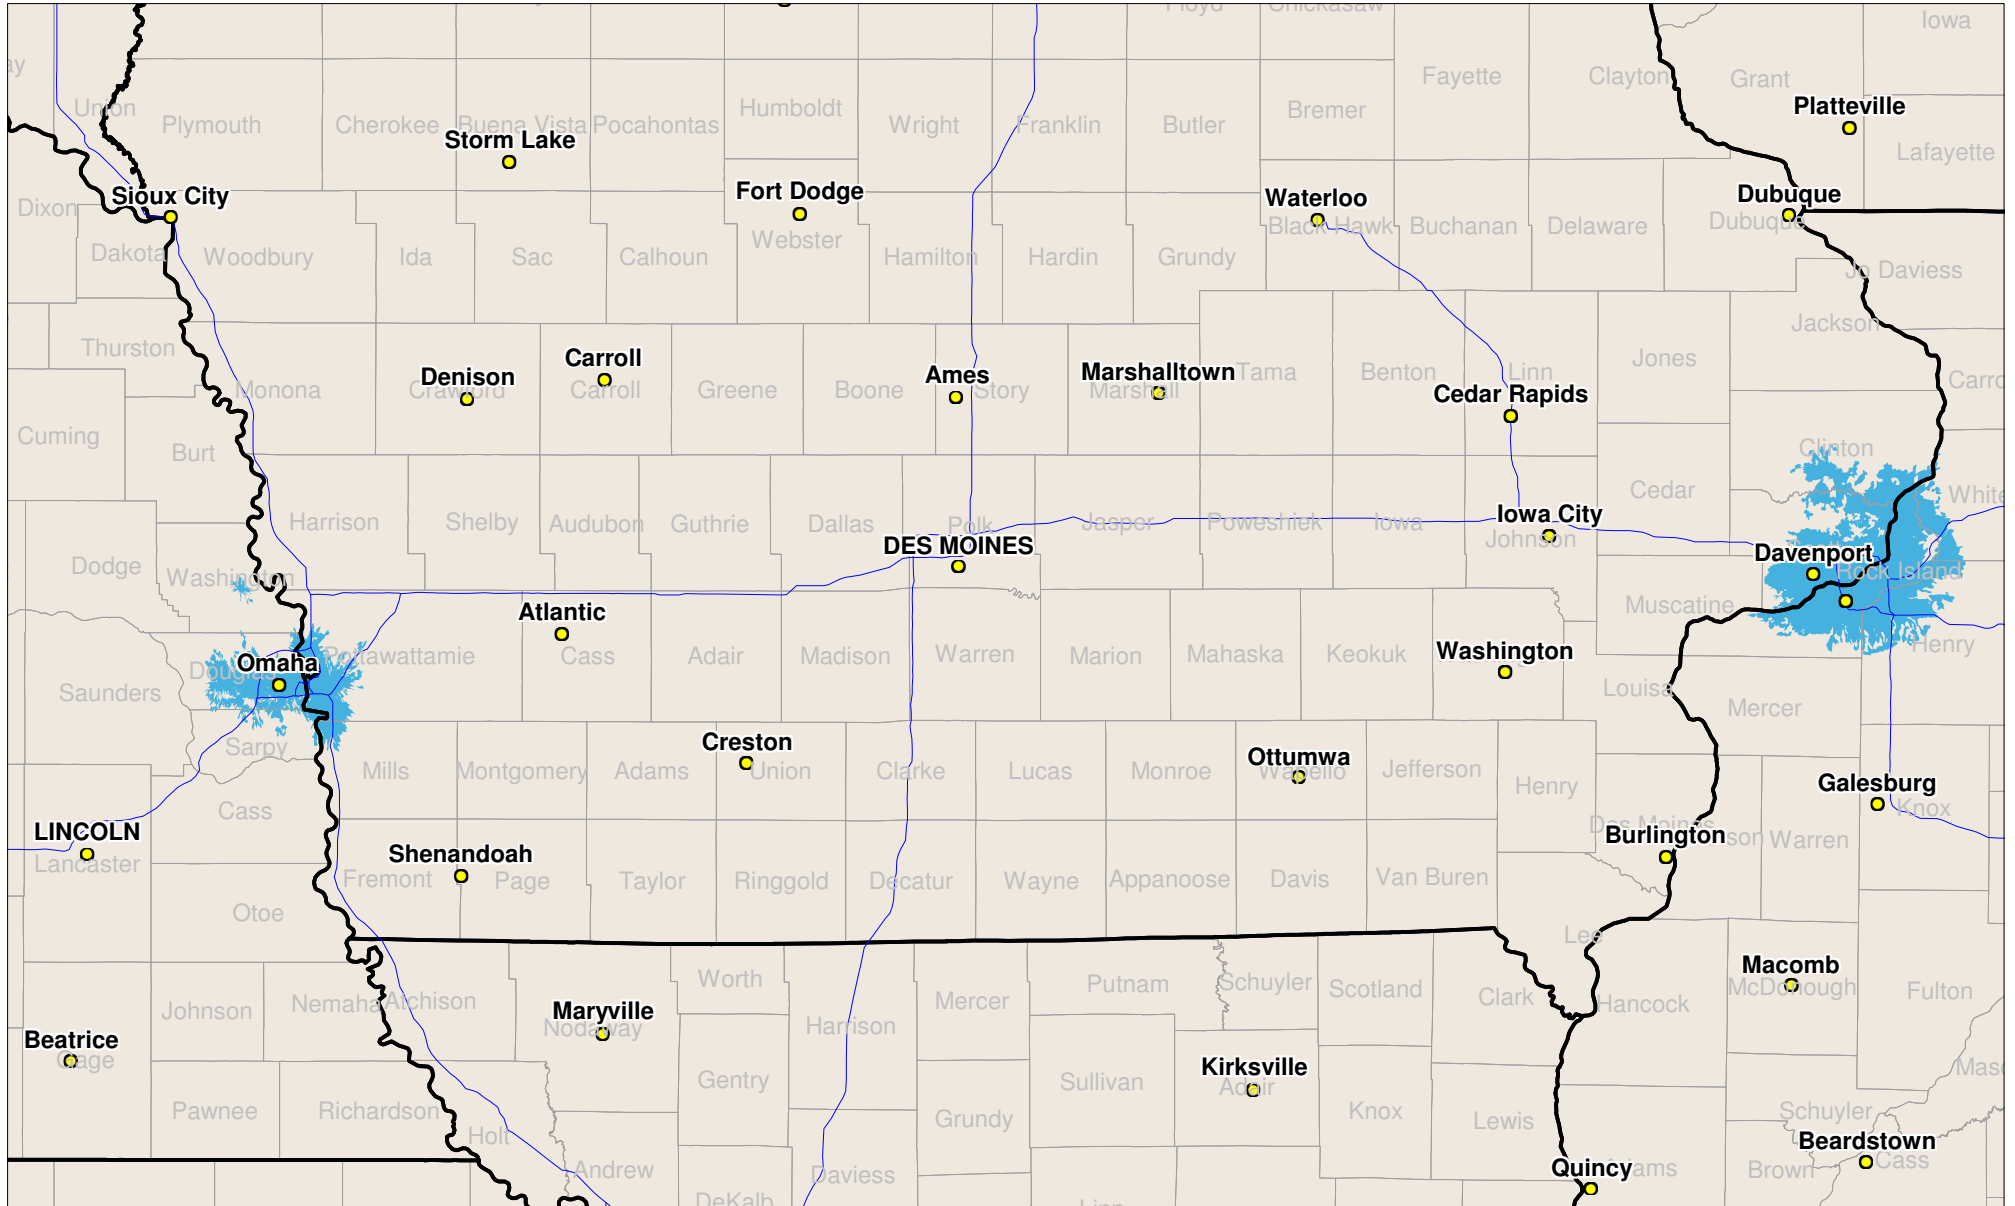

# Iowa / Nebraska

Local One-Way Coverage (929.6125 MHz)

Because of the nature of radio transmission, strength of paging signal will vary depending upon your location. Maps may not be to scale.

©USA MOBILITY