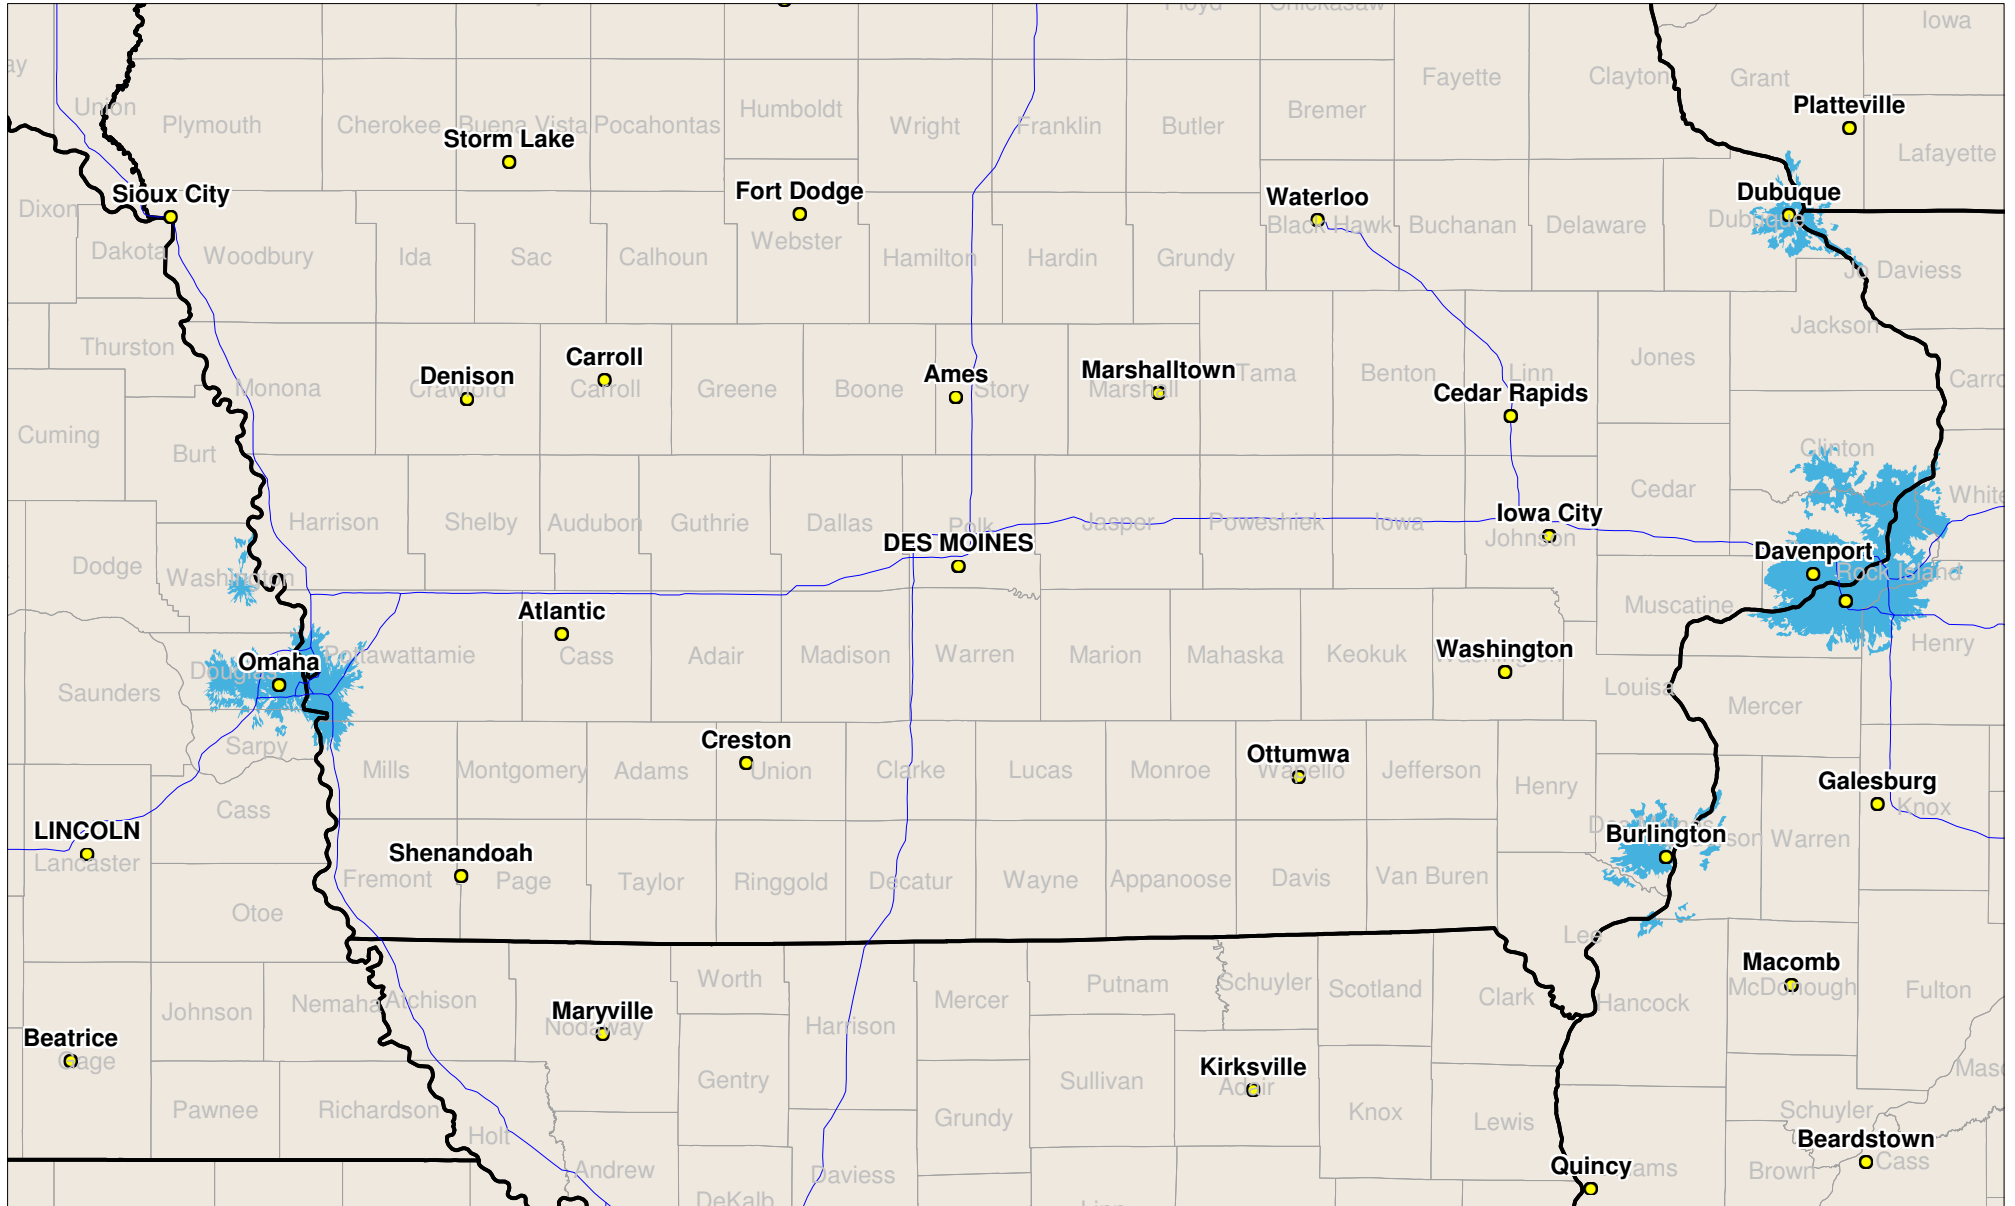

Iowa / Nebraska

Local One-Way Coverage (929.6125 MHz)

Because of the nature of radio transmission, strength of paging signal will vary depending upon your location. Maps may not be to scale.

©USA MOBILITY