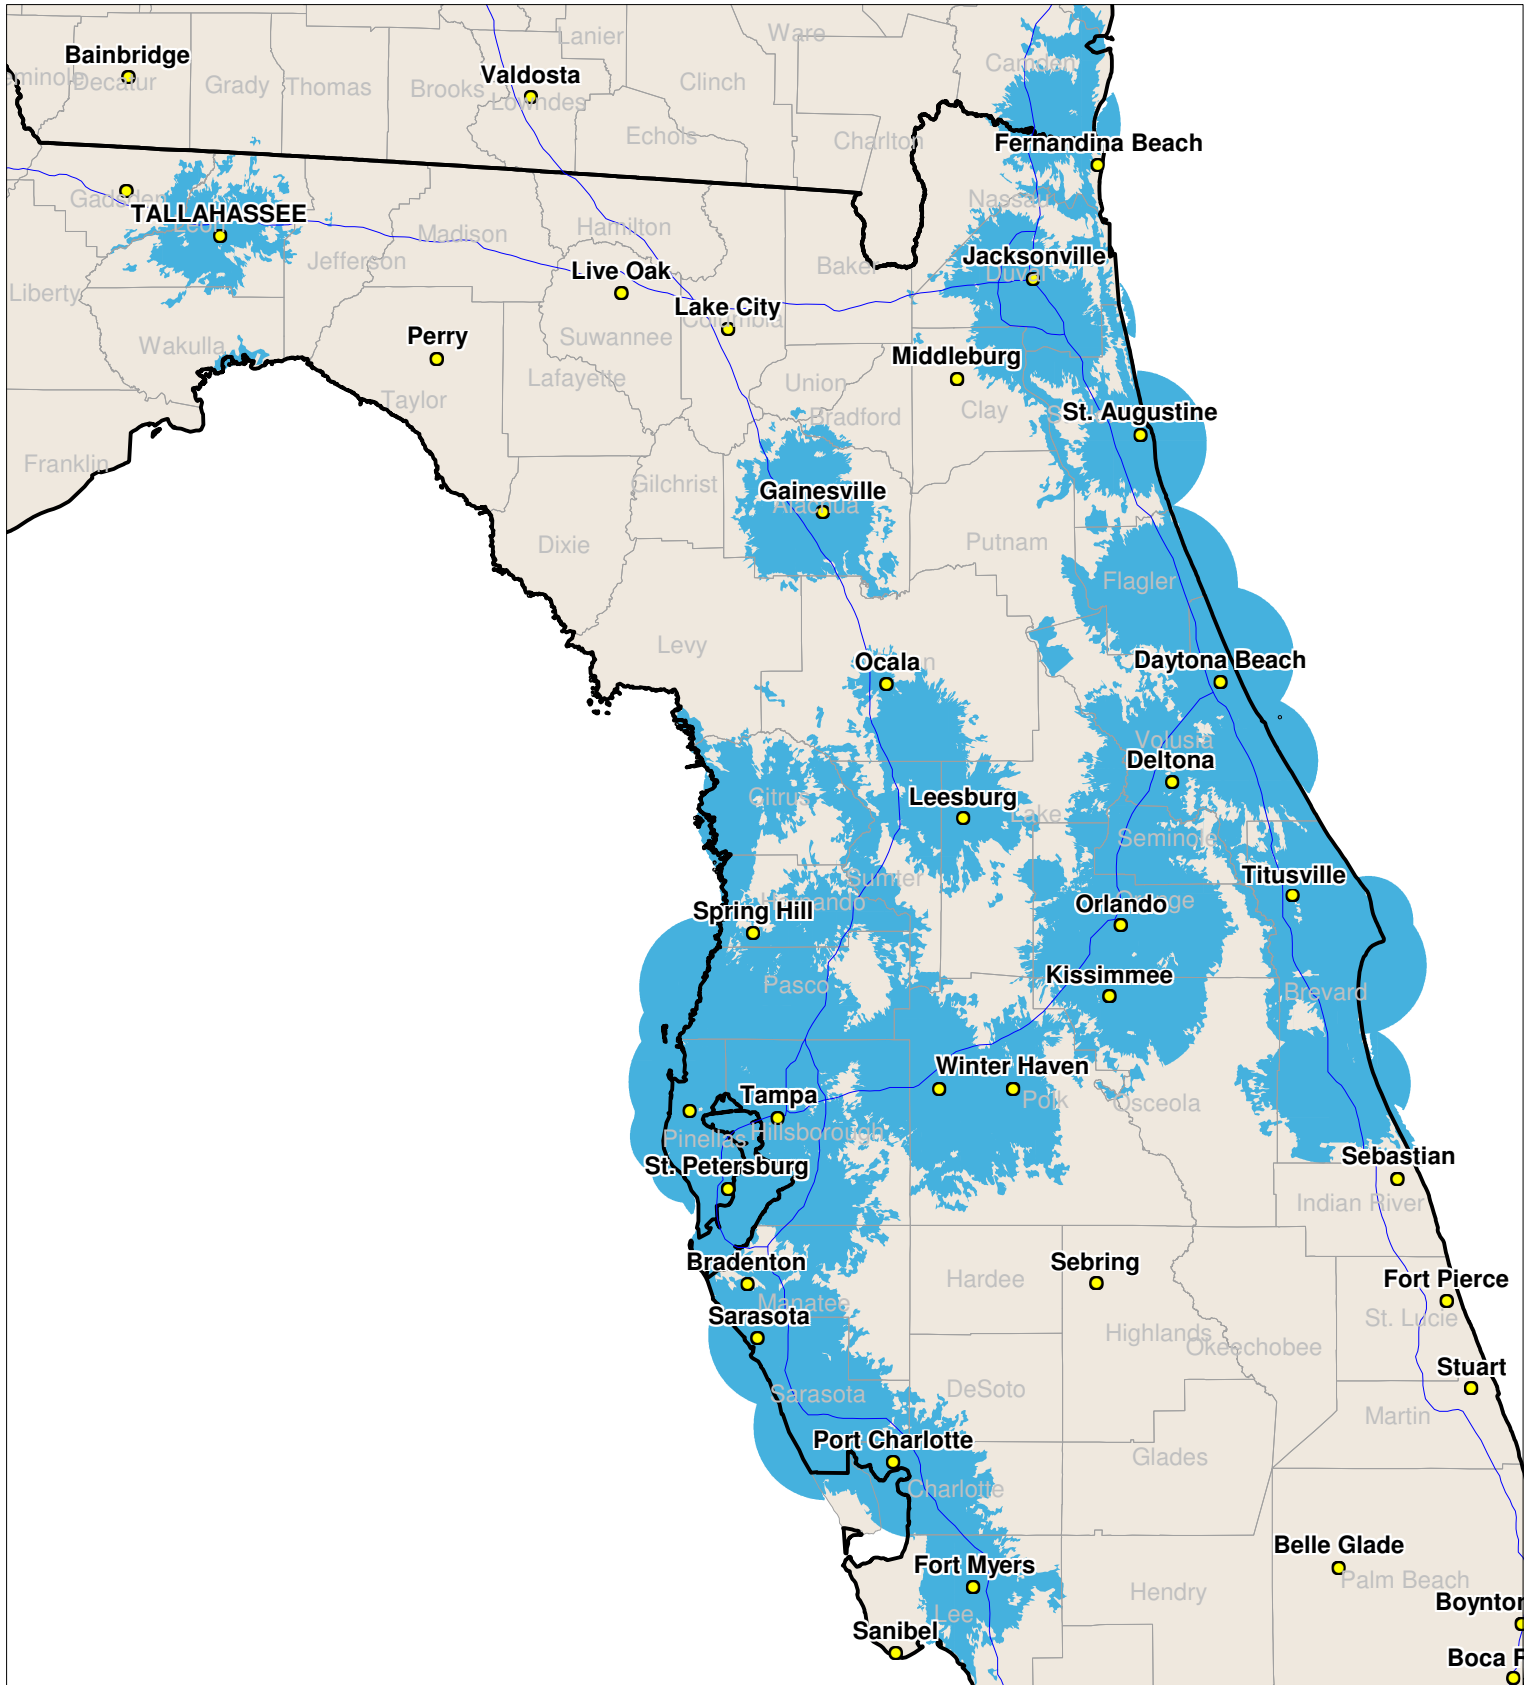

# Northern Florida

Local One-Way Coverage (929.6125 MHz)

Because of the nature of radio transmission, strength of paging signal will vary depending upon your location. Maps may not be to scale.

©USA MOBILITY