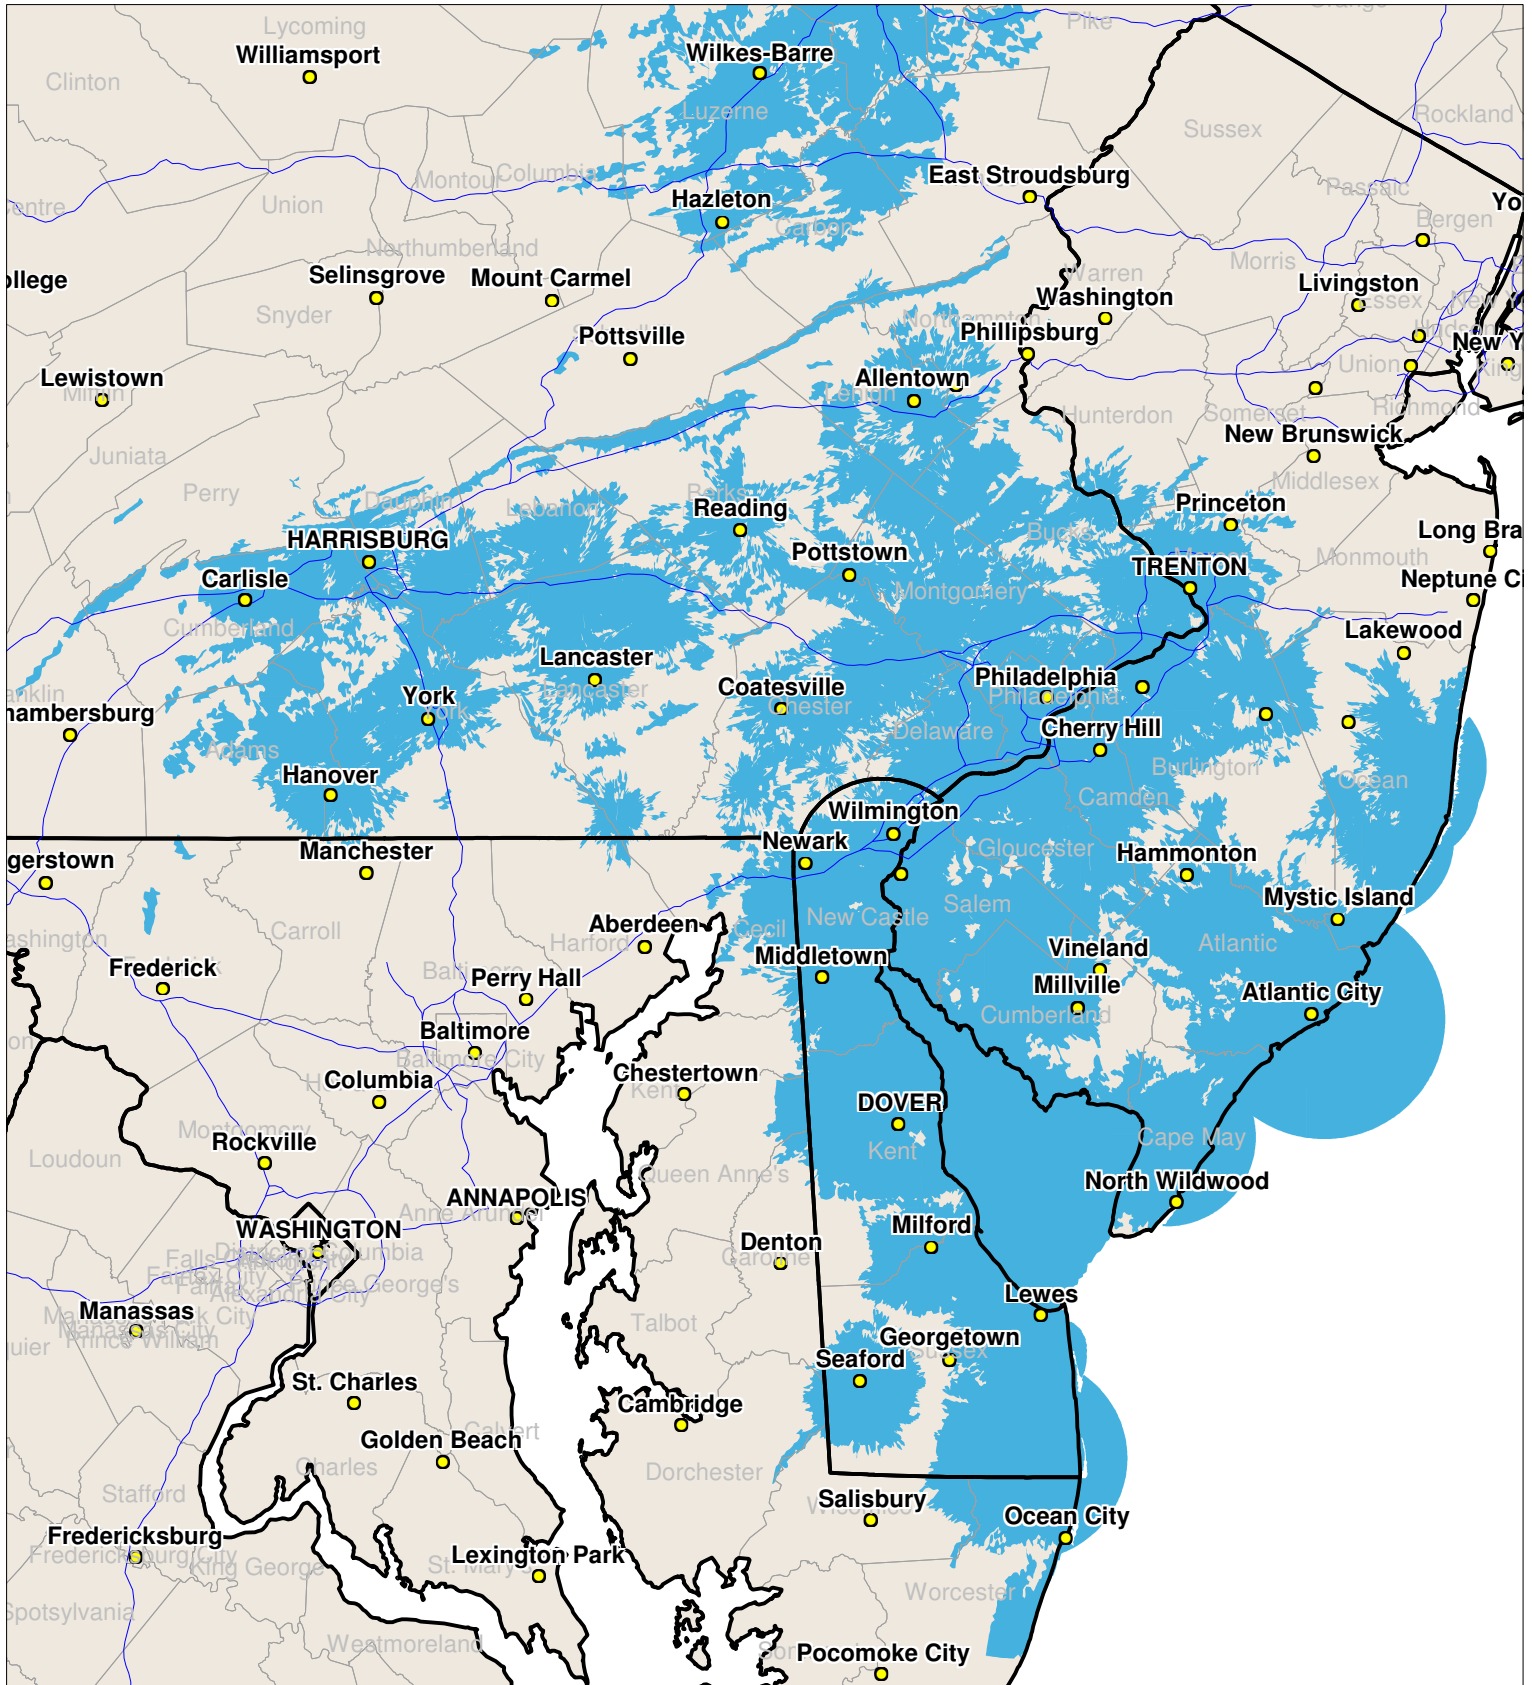

Eastern Pennsylvania

Local One-Way Coverage (929.6125 MHz)

Because of the nature of radio transmission, strength of paging signal will vary depending upon your location. Maps may not be to scale.

©USA MOBILITY