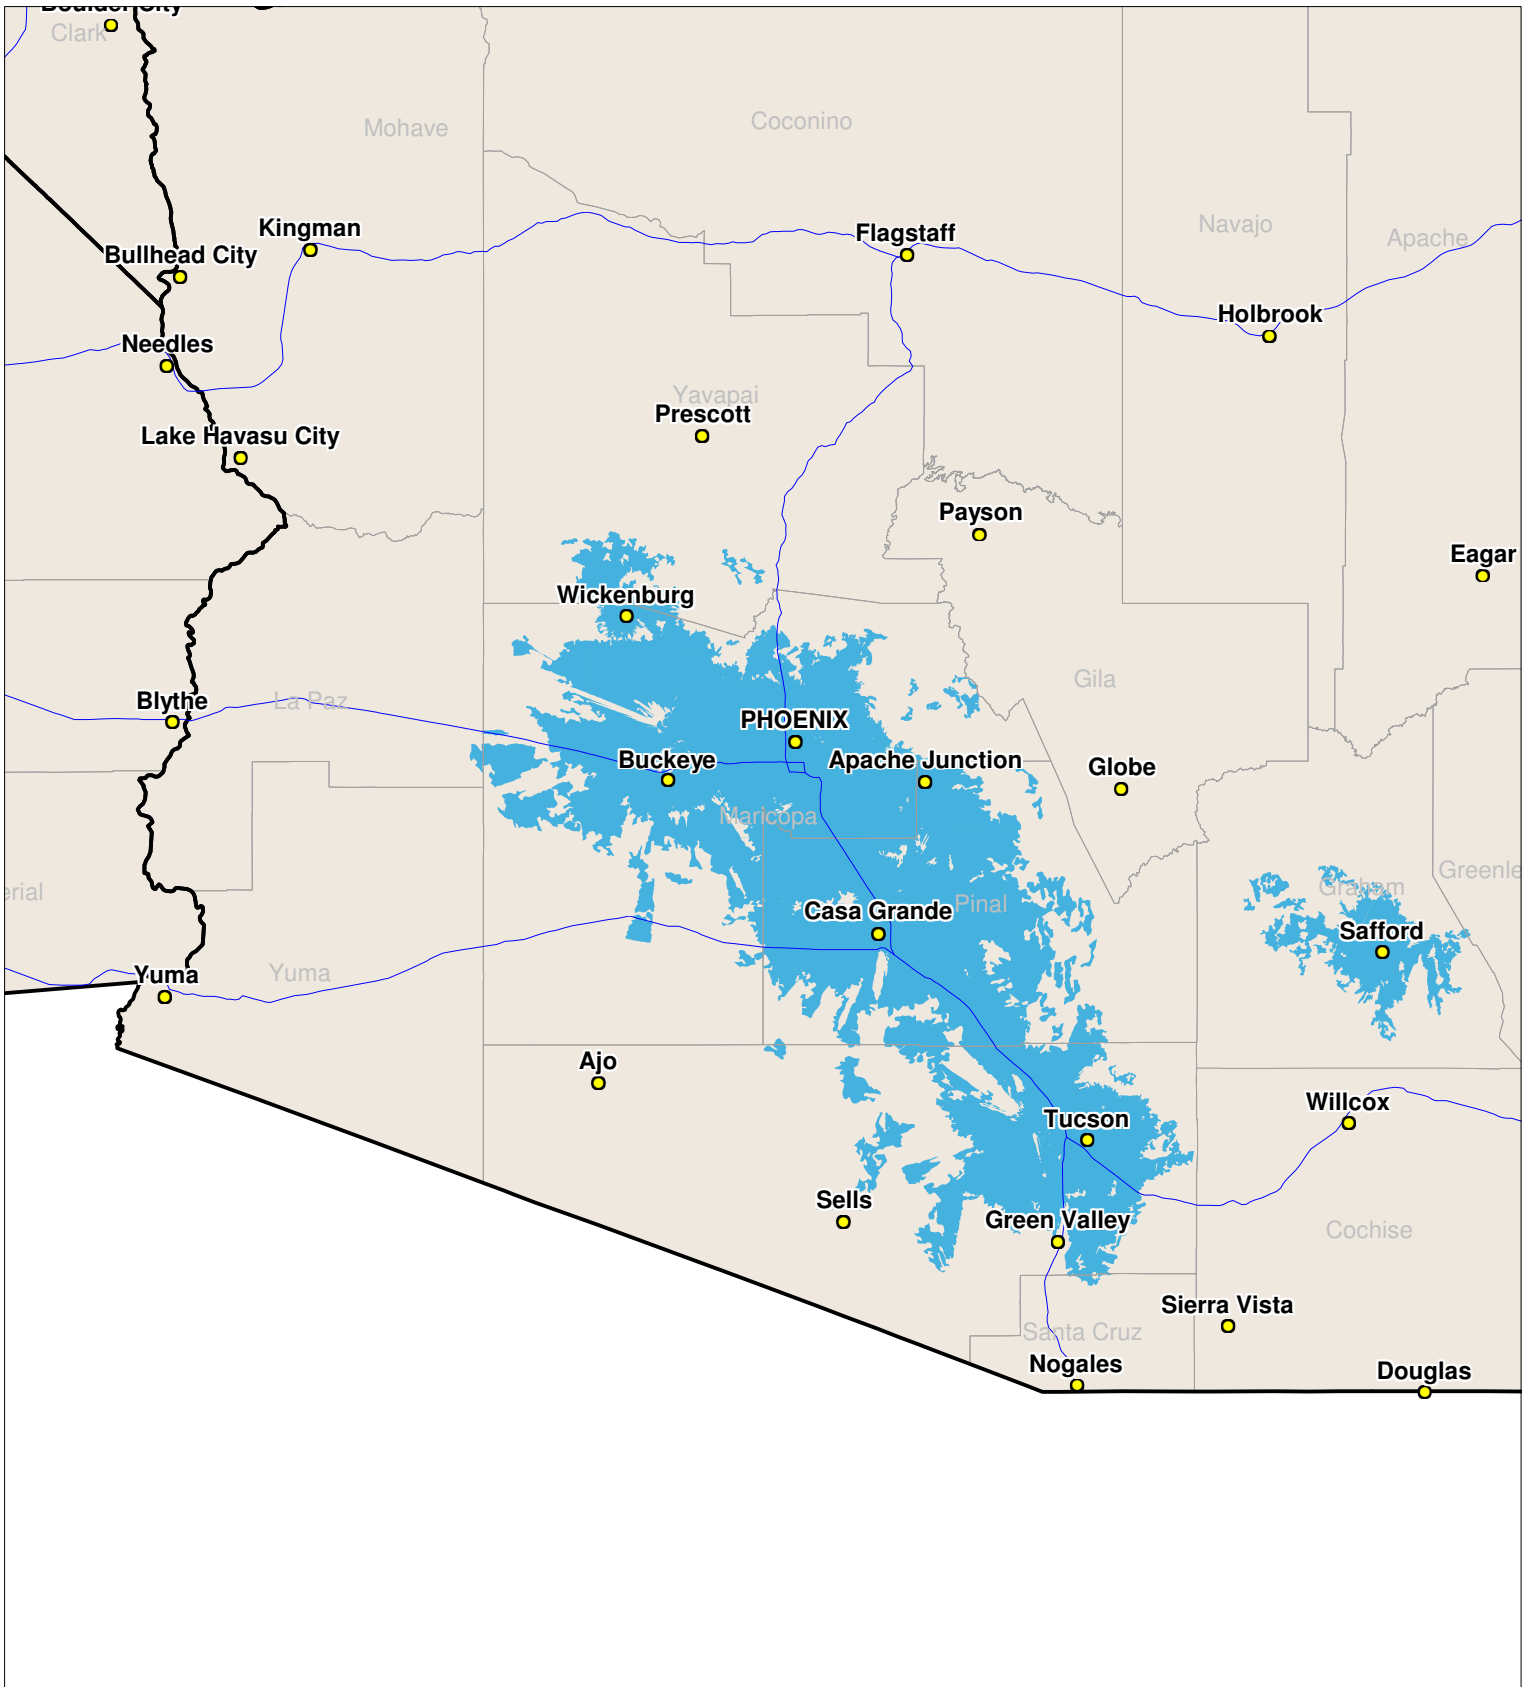

Arizona

Local One-Way Coverage (929.6125 MHz)

Because of the nature of radio transmission, strength of paging signal will vary depending upon your location. Maps may not be to scale.
©USA MOBILITY