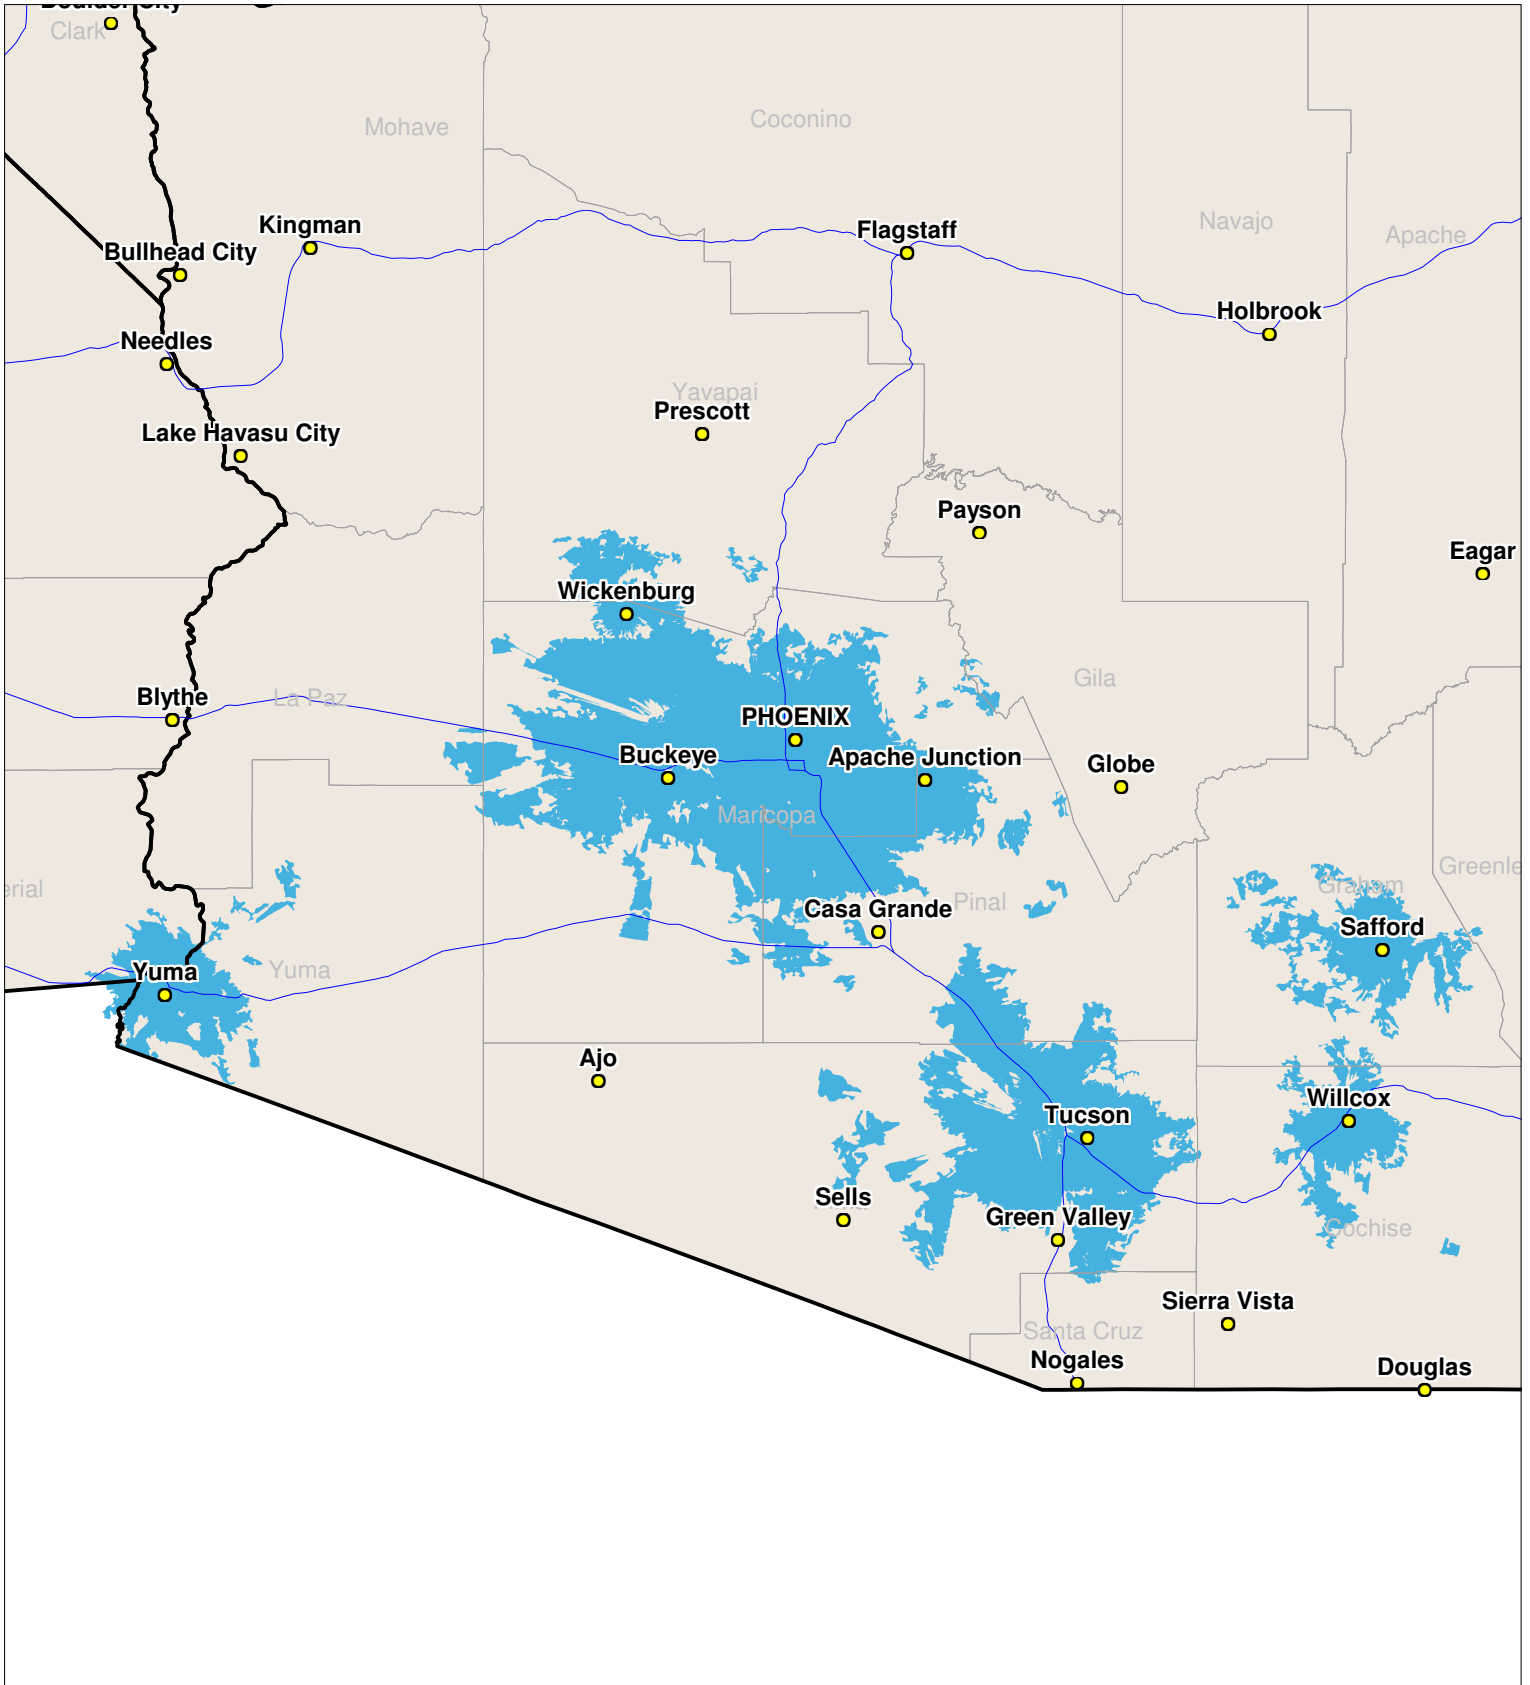

Arizona

Local One-Way Coverage (929.6125 MHz)

Because of the nature of radio transmission, strength of paging signal will vary depending upon your location. Maps may not be to scale.

©USA MOBILITY