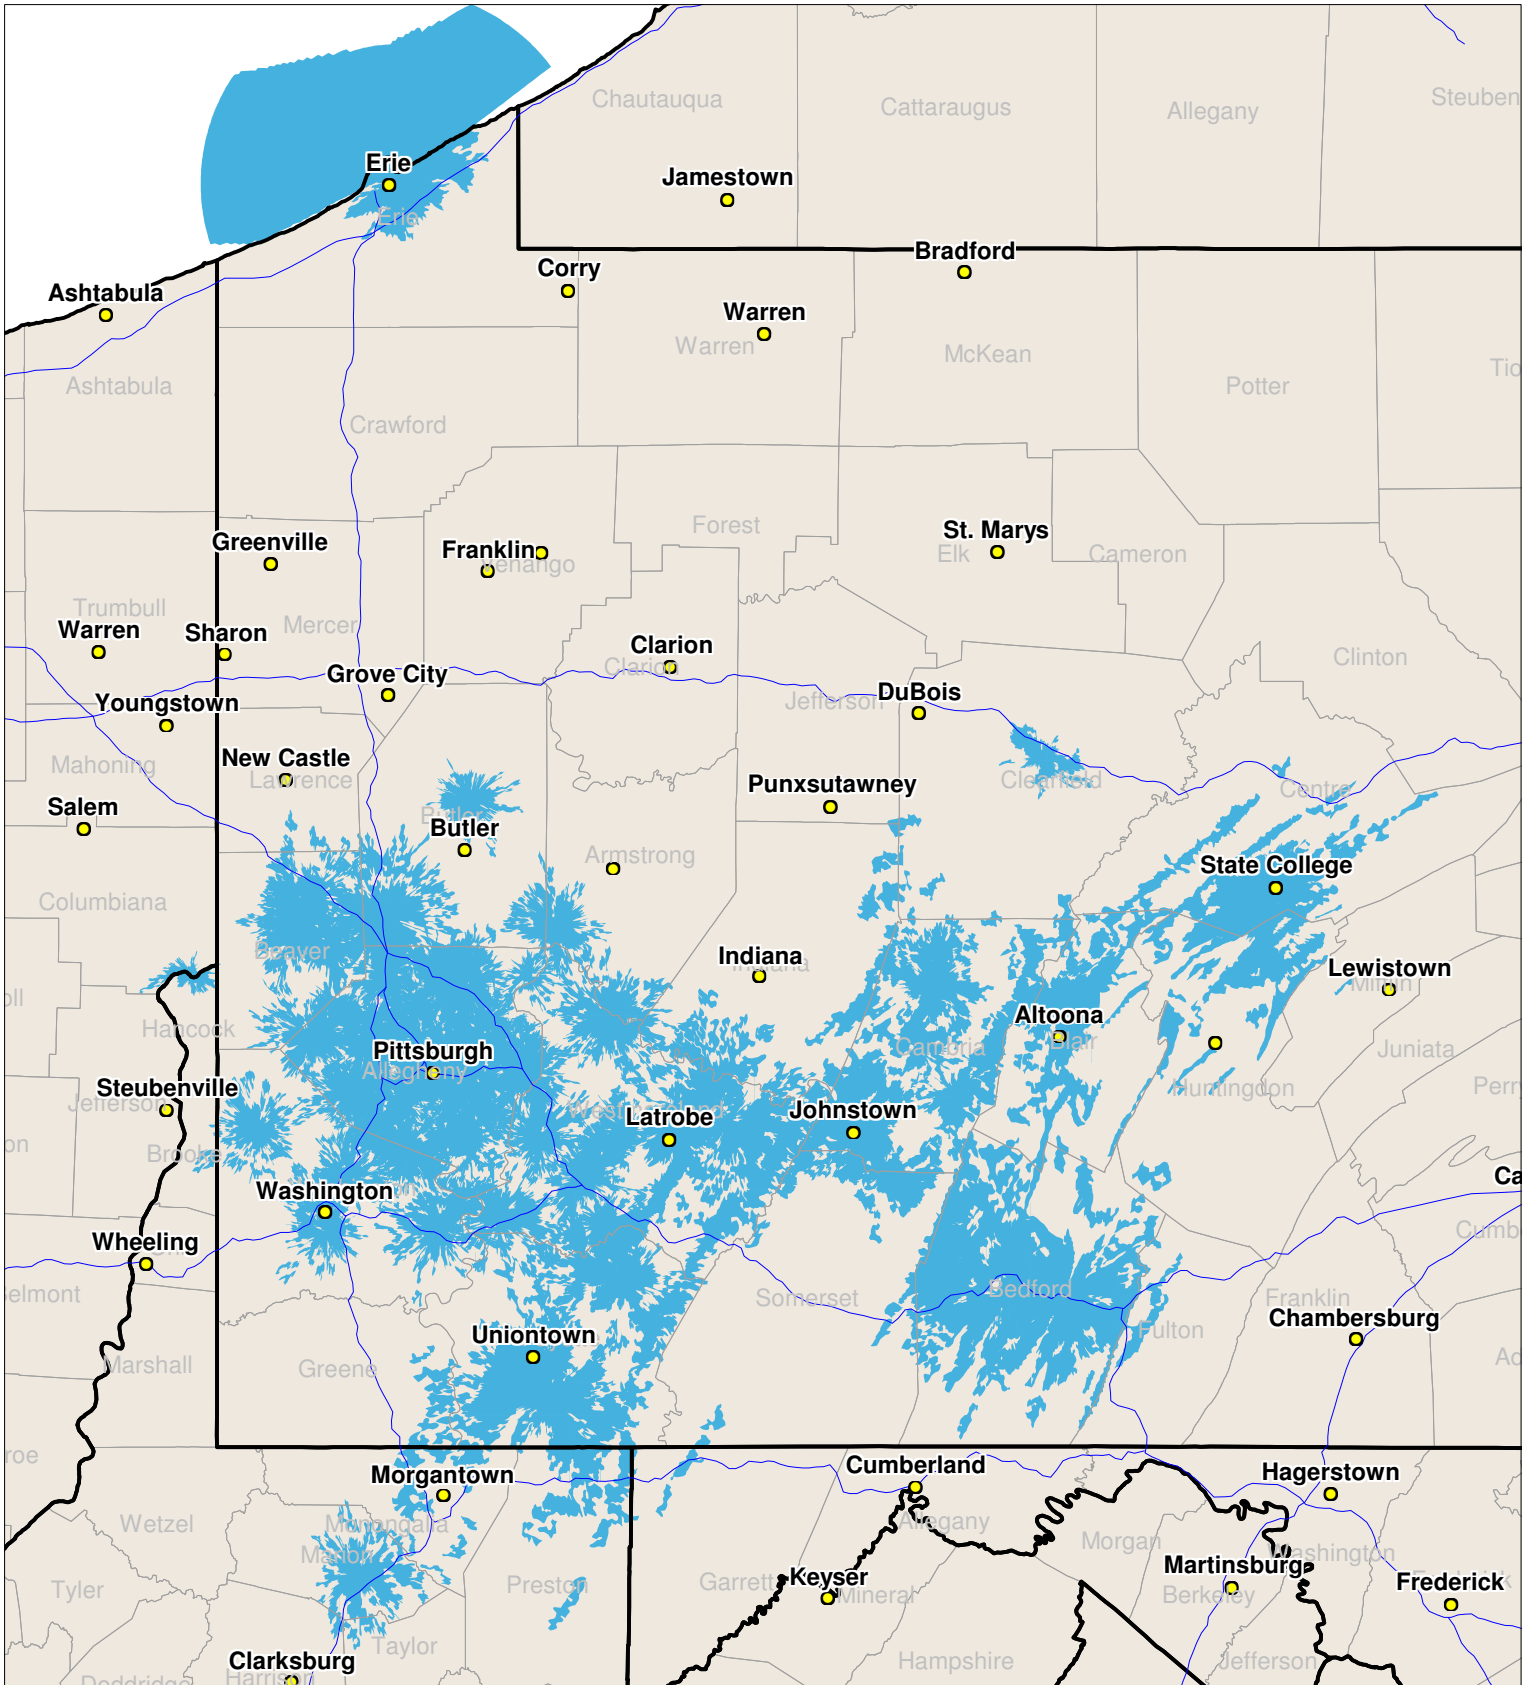

# Western Pennsylvania

Local One-Way Coverage (929.6125 MHz)

Because of the nature of radio transmission, strength of paging signal will vary depending upon your location. Maps may not be to scale.

©USA MOBILITY