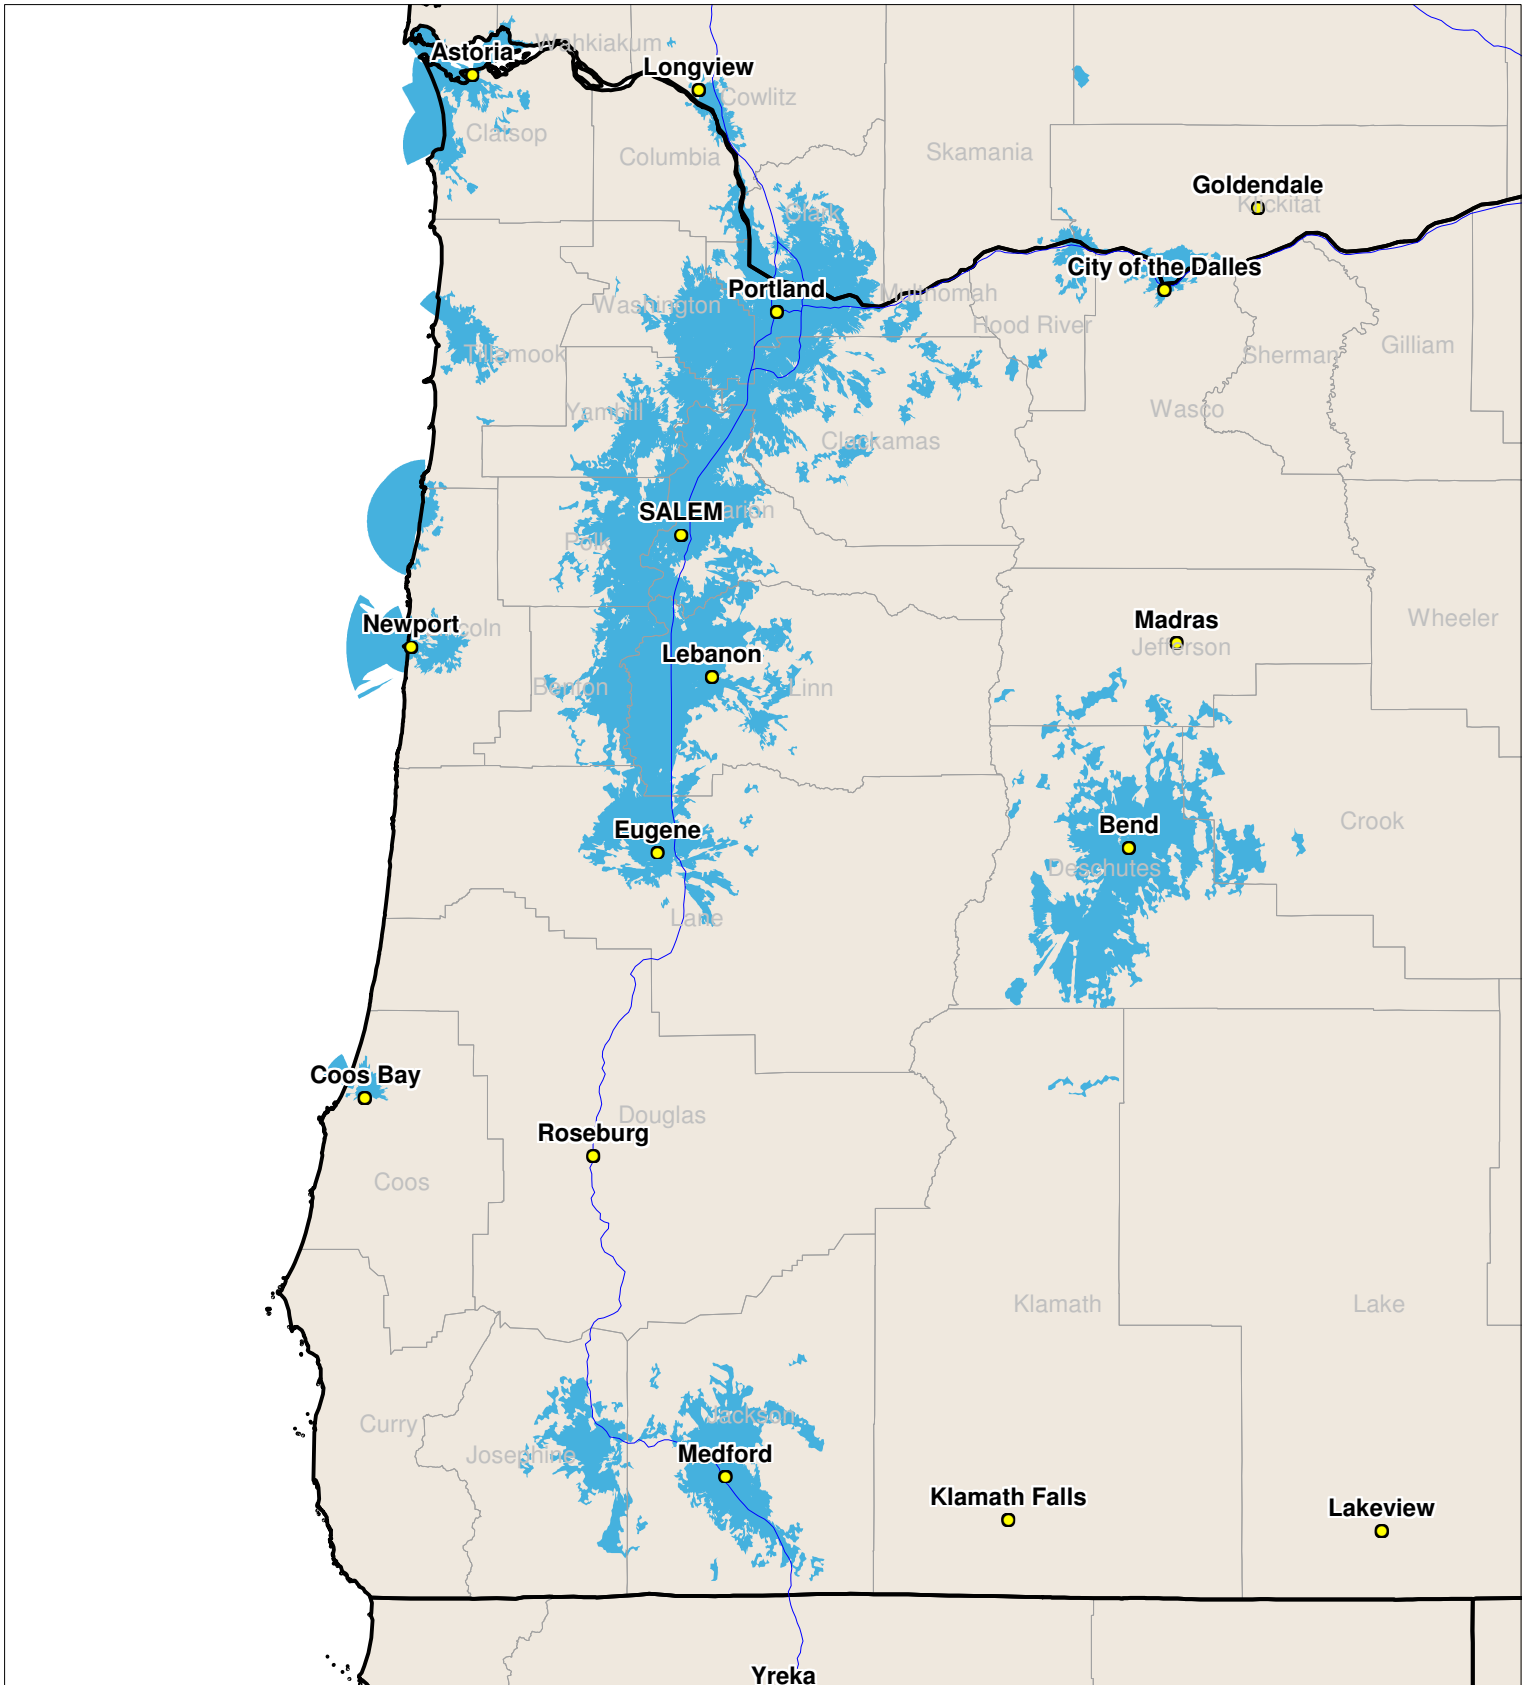

Oregon

Local One-Way Coverage (929.6125 MHz)

Because of the nature of radio transmission, strength of paging signal will vary depending upon your location. Maps may not be to scale.
©USA MOBILITY