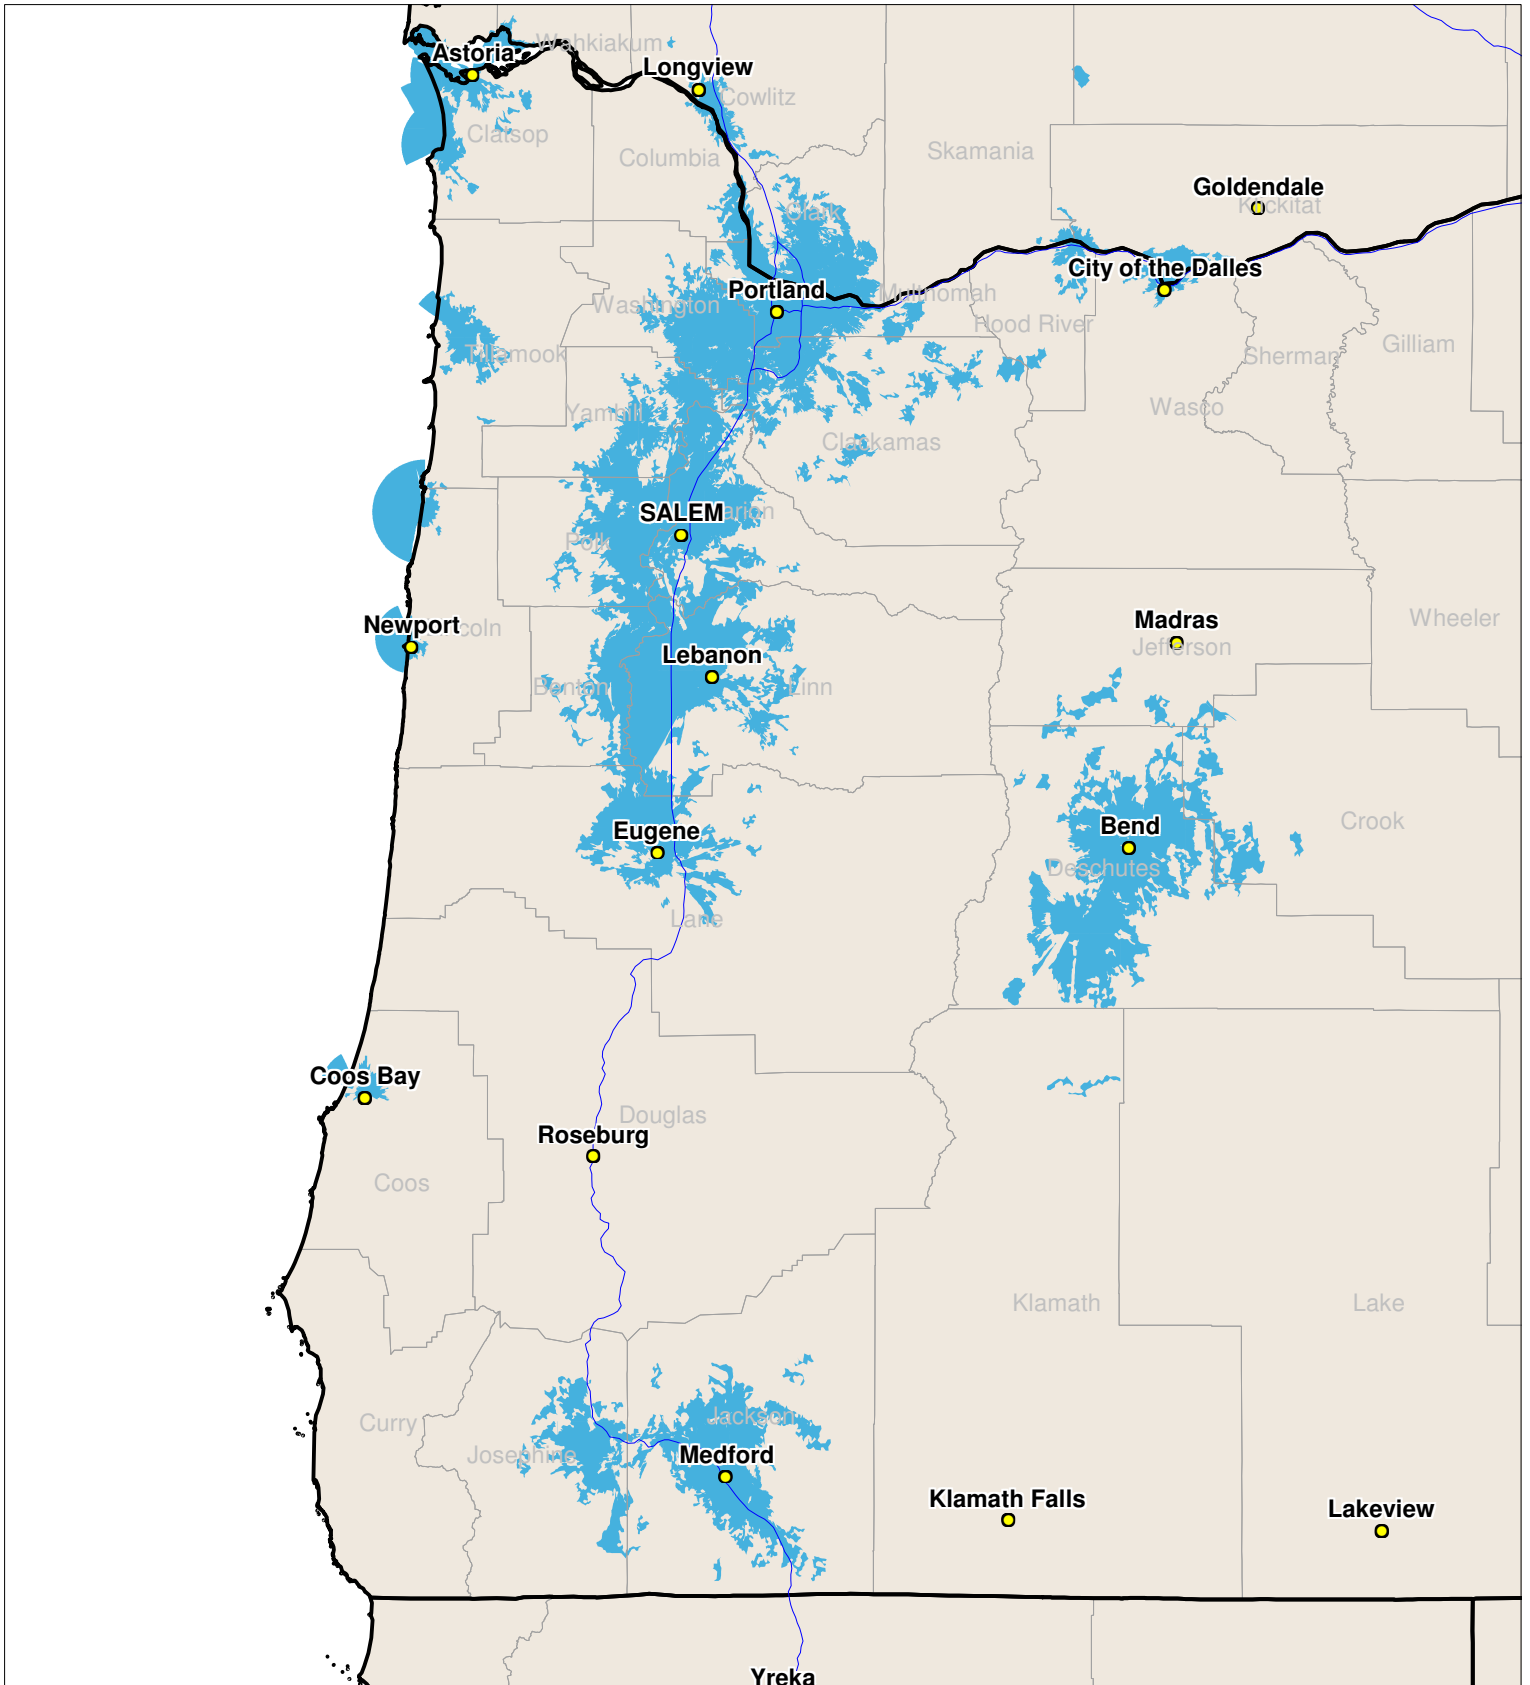

Oregon

Local One-Way Coverage (929.6125 MHz)

Because of the nature of radio transmission, strength of paging signal will vary depending upon your location. Maps may not be to scale.

©USA MOBILITY