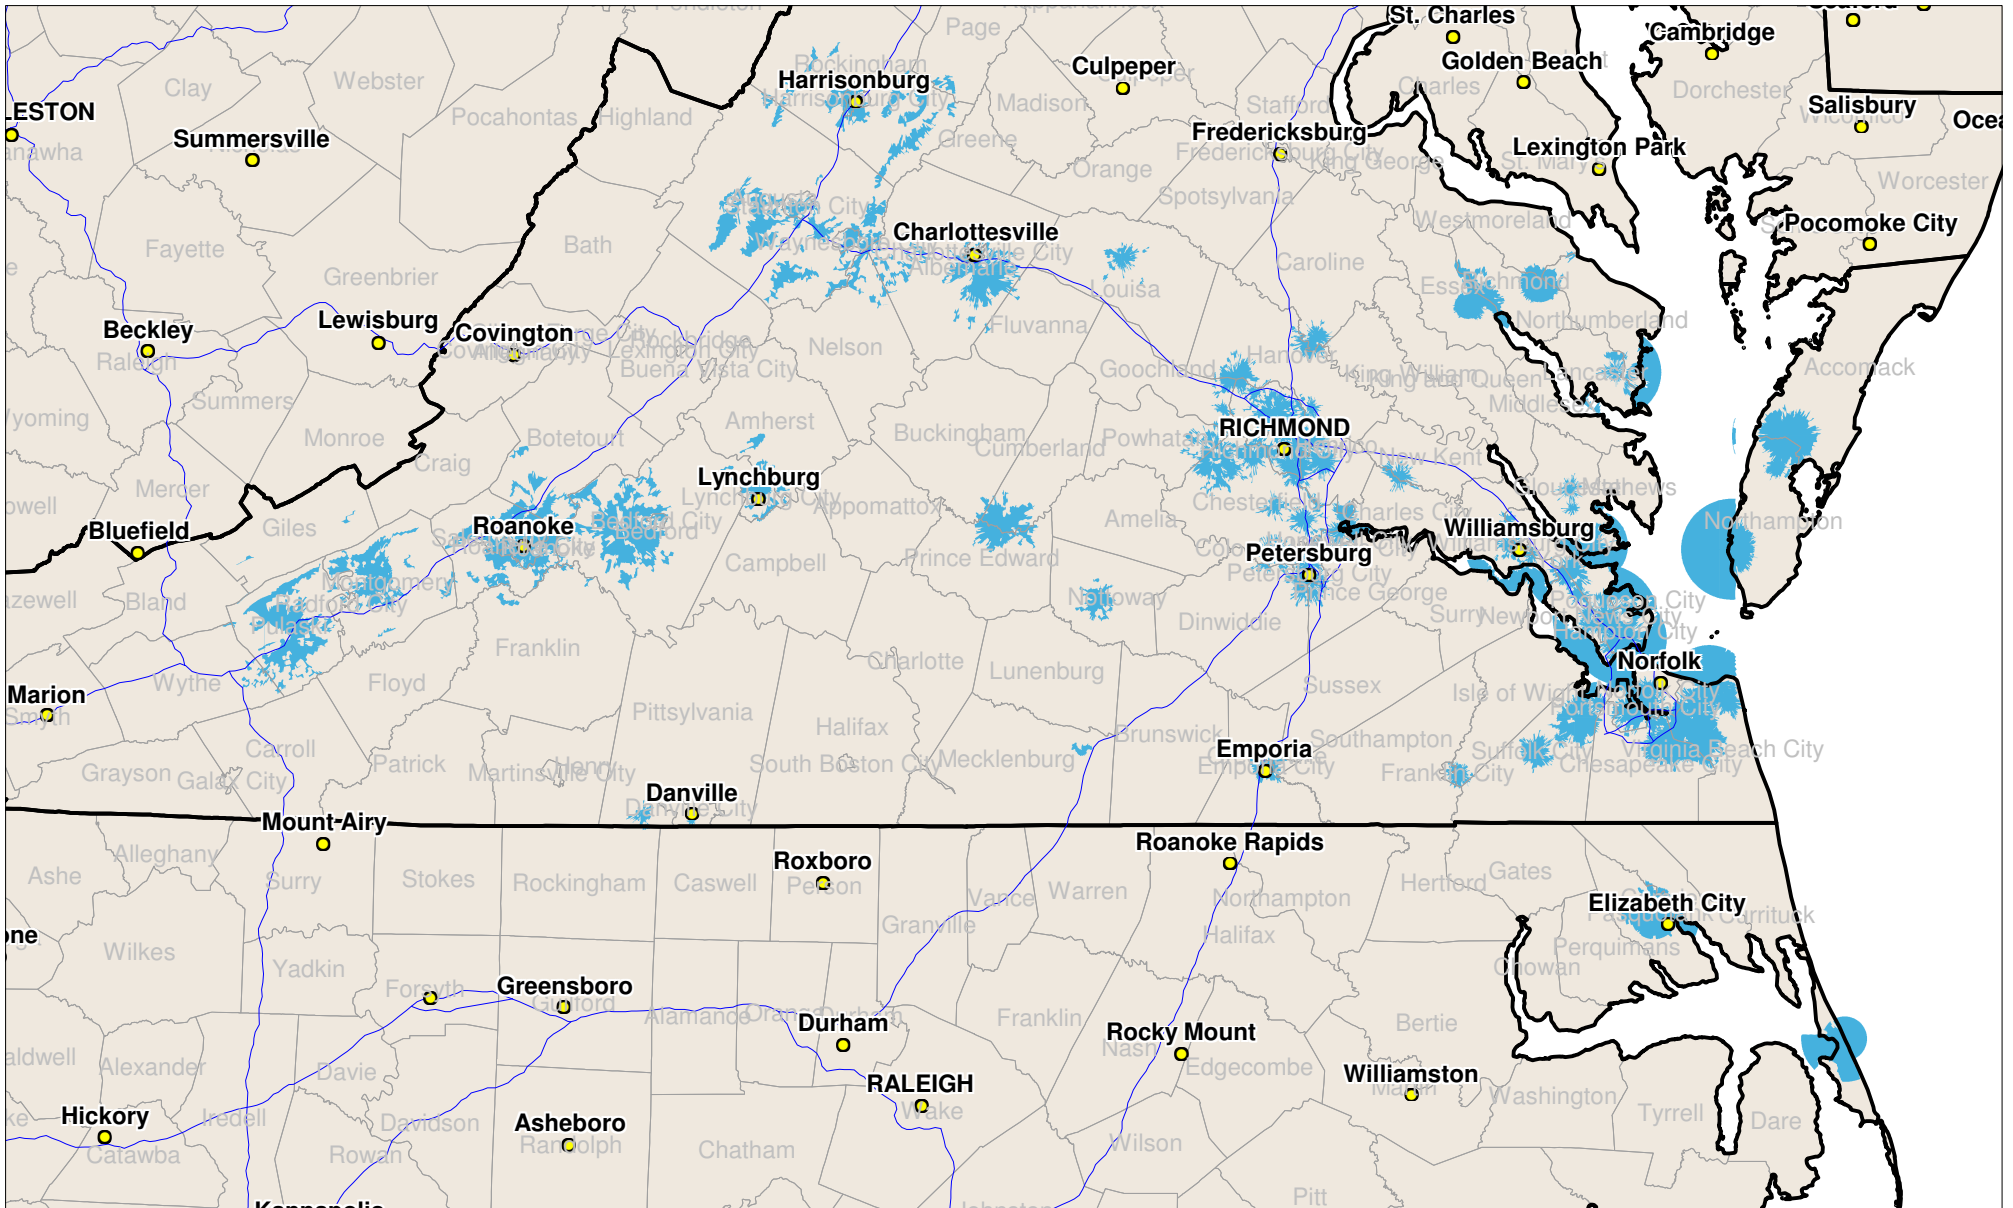

# Virginia

Local One-Way Coverage (929.6125 MHz)

Because of the nature of radio transmission, strength of paging signal will vary depending upon your location. Maps may not be to scale.

©USA MOBILITY