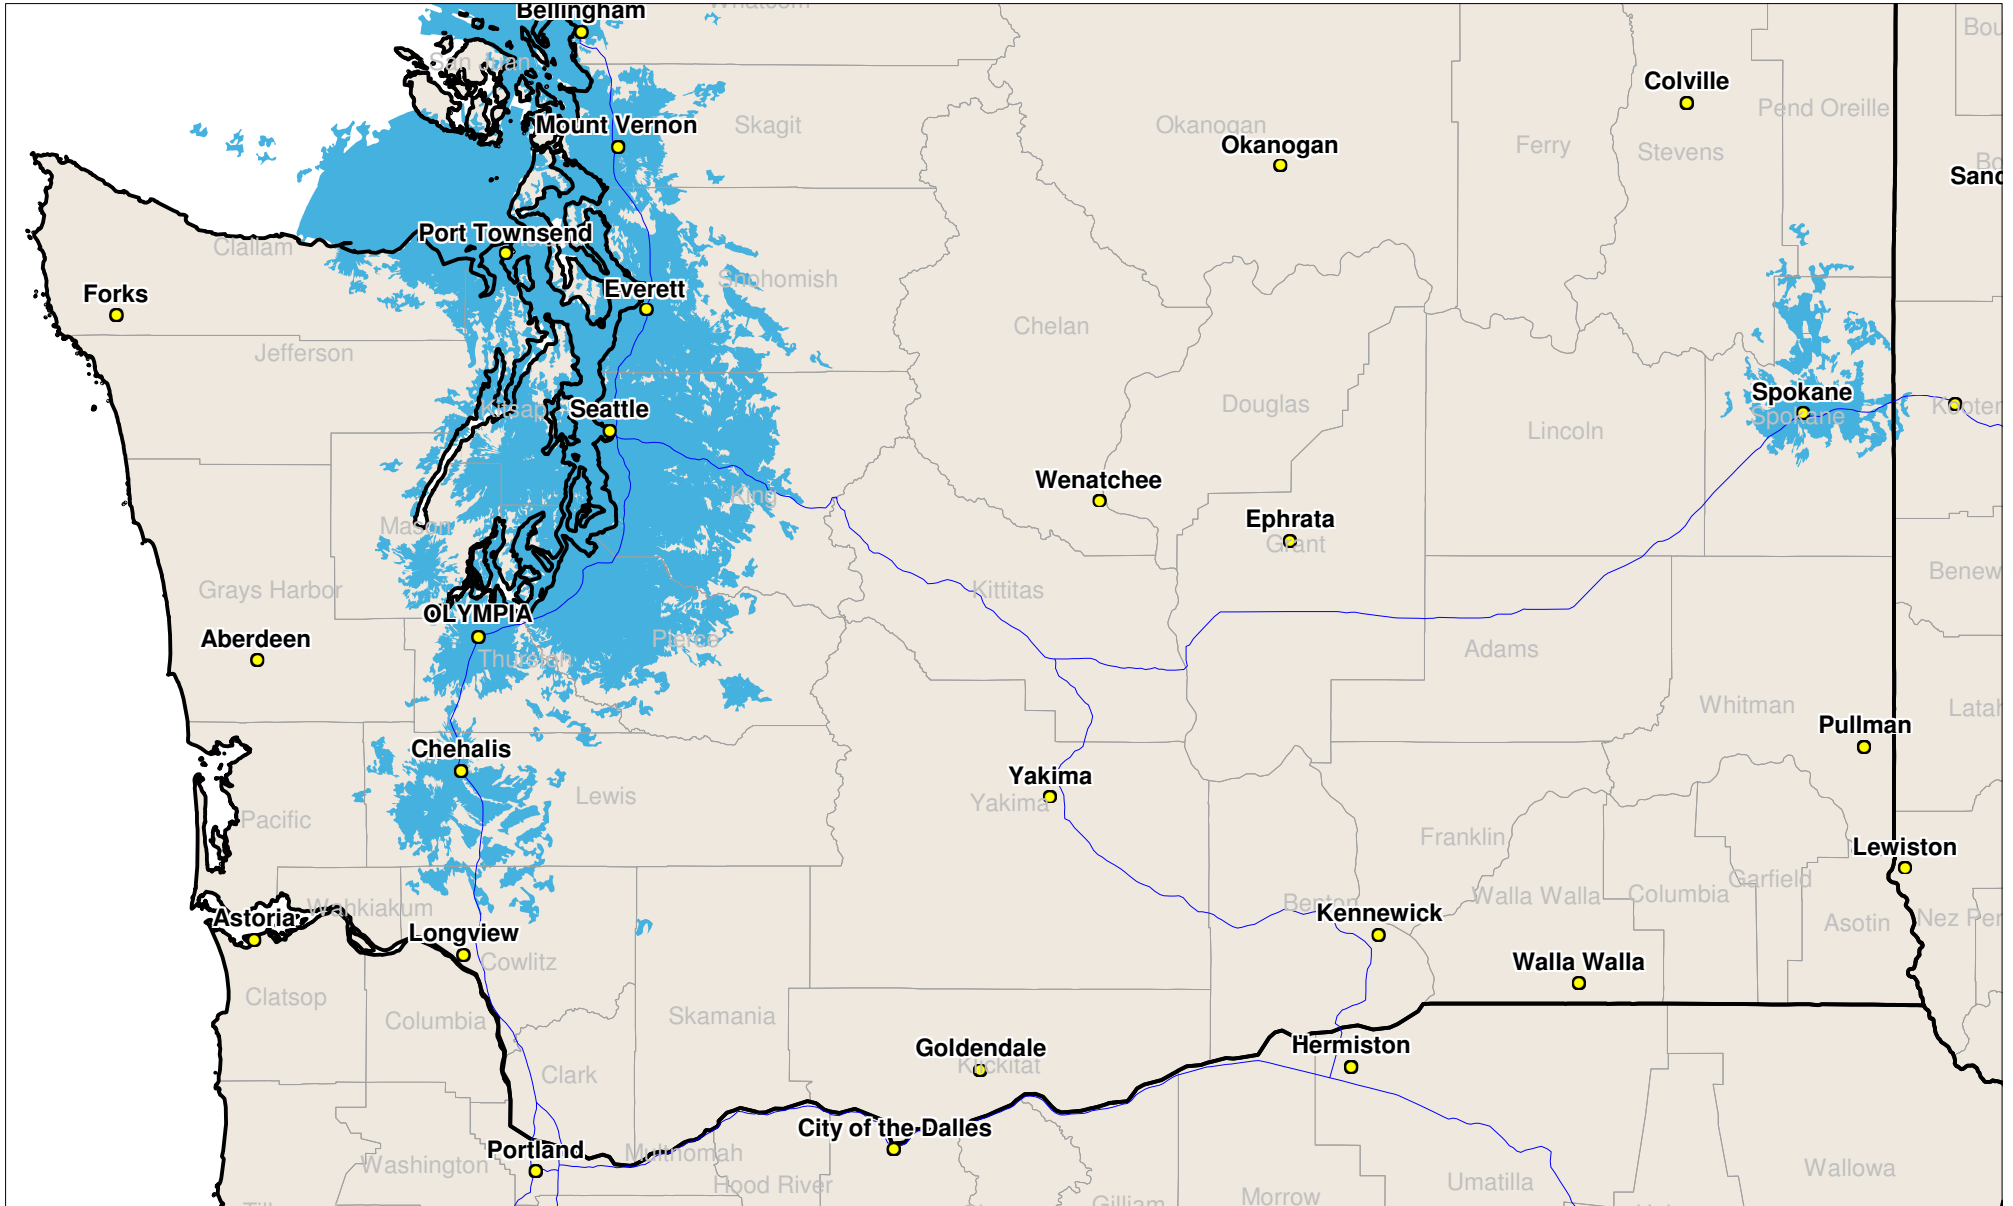

Washington

Local One-Way Coverage (929.6125 MHz)

Because of the nature of radio transmission, strength of paging signal will vary depending upon your location. Maps may not be to scale.

©USA MOBILITY