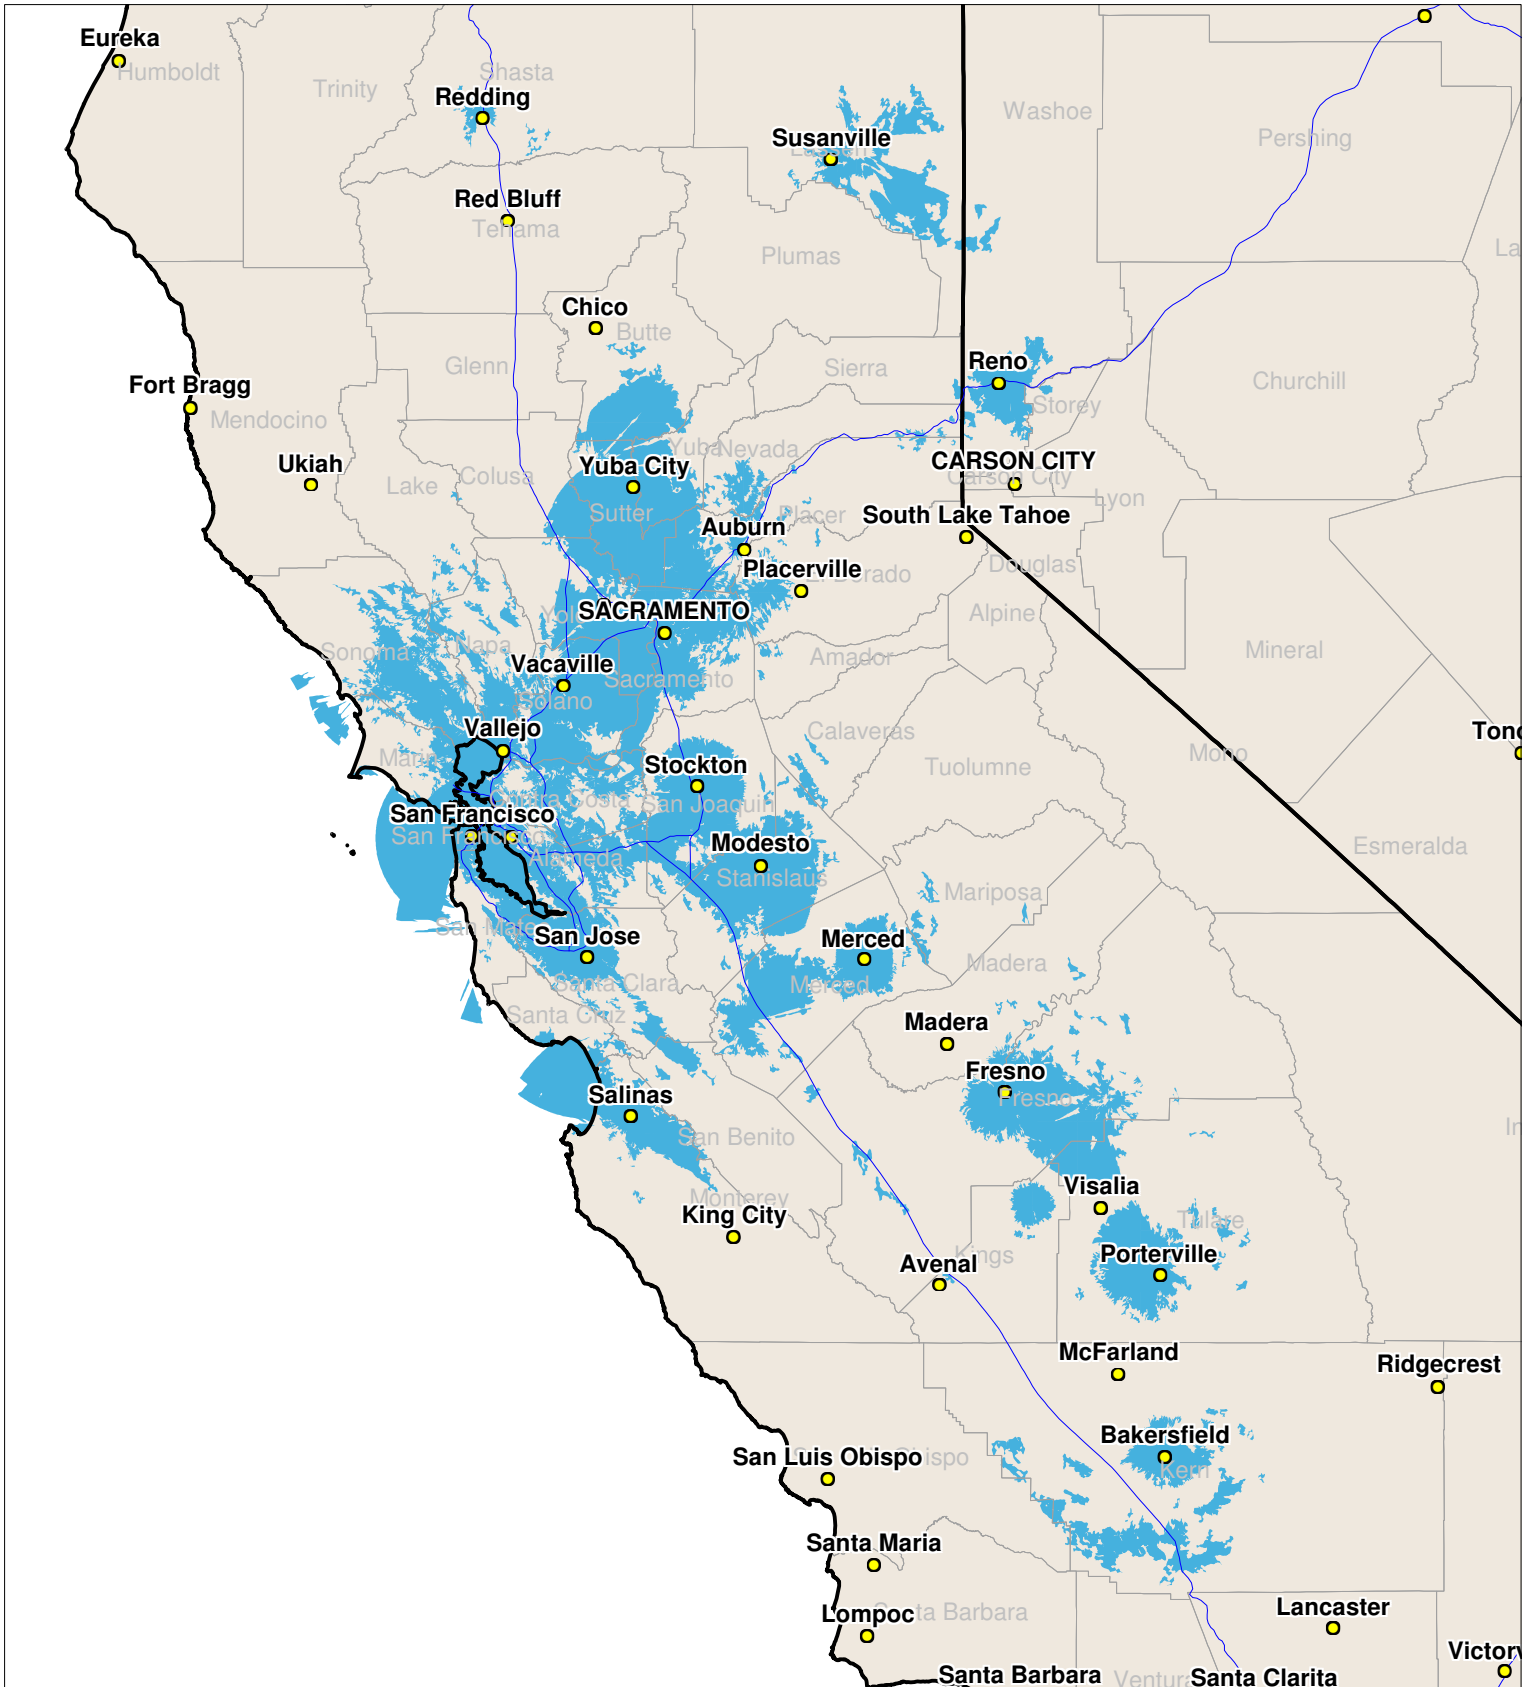

Northern California

Local One-Way Coverage (929.6125 MHz)

Because of the nature of radio transmission, strength of paging signal will vary depending upon your location. Maps may not be to scale.

©USA MOBILITY