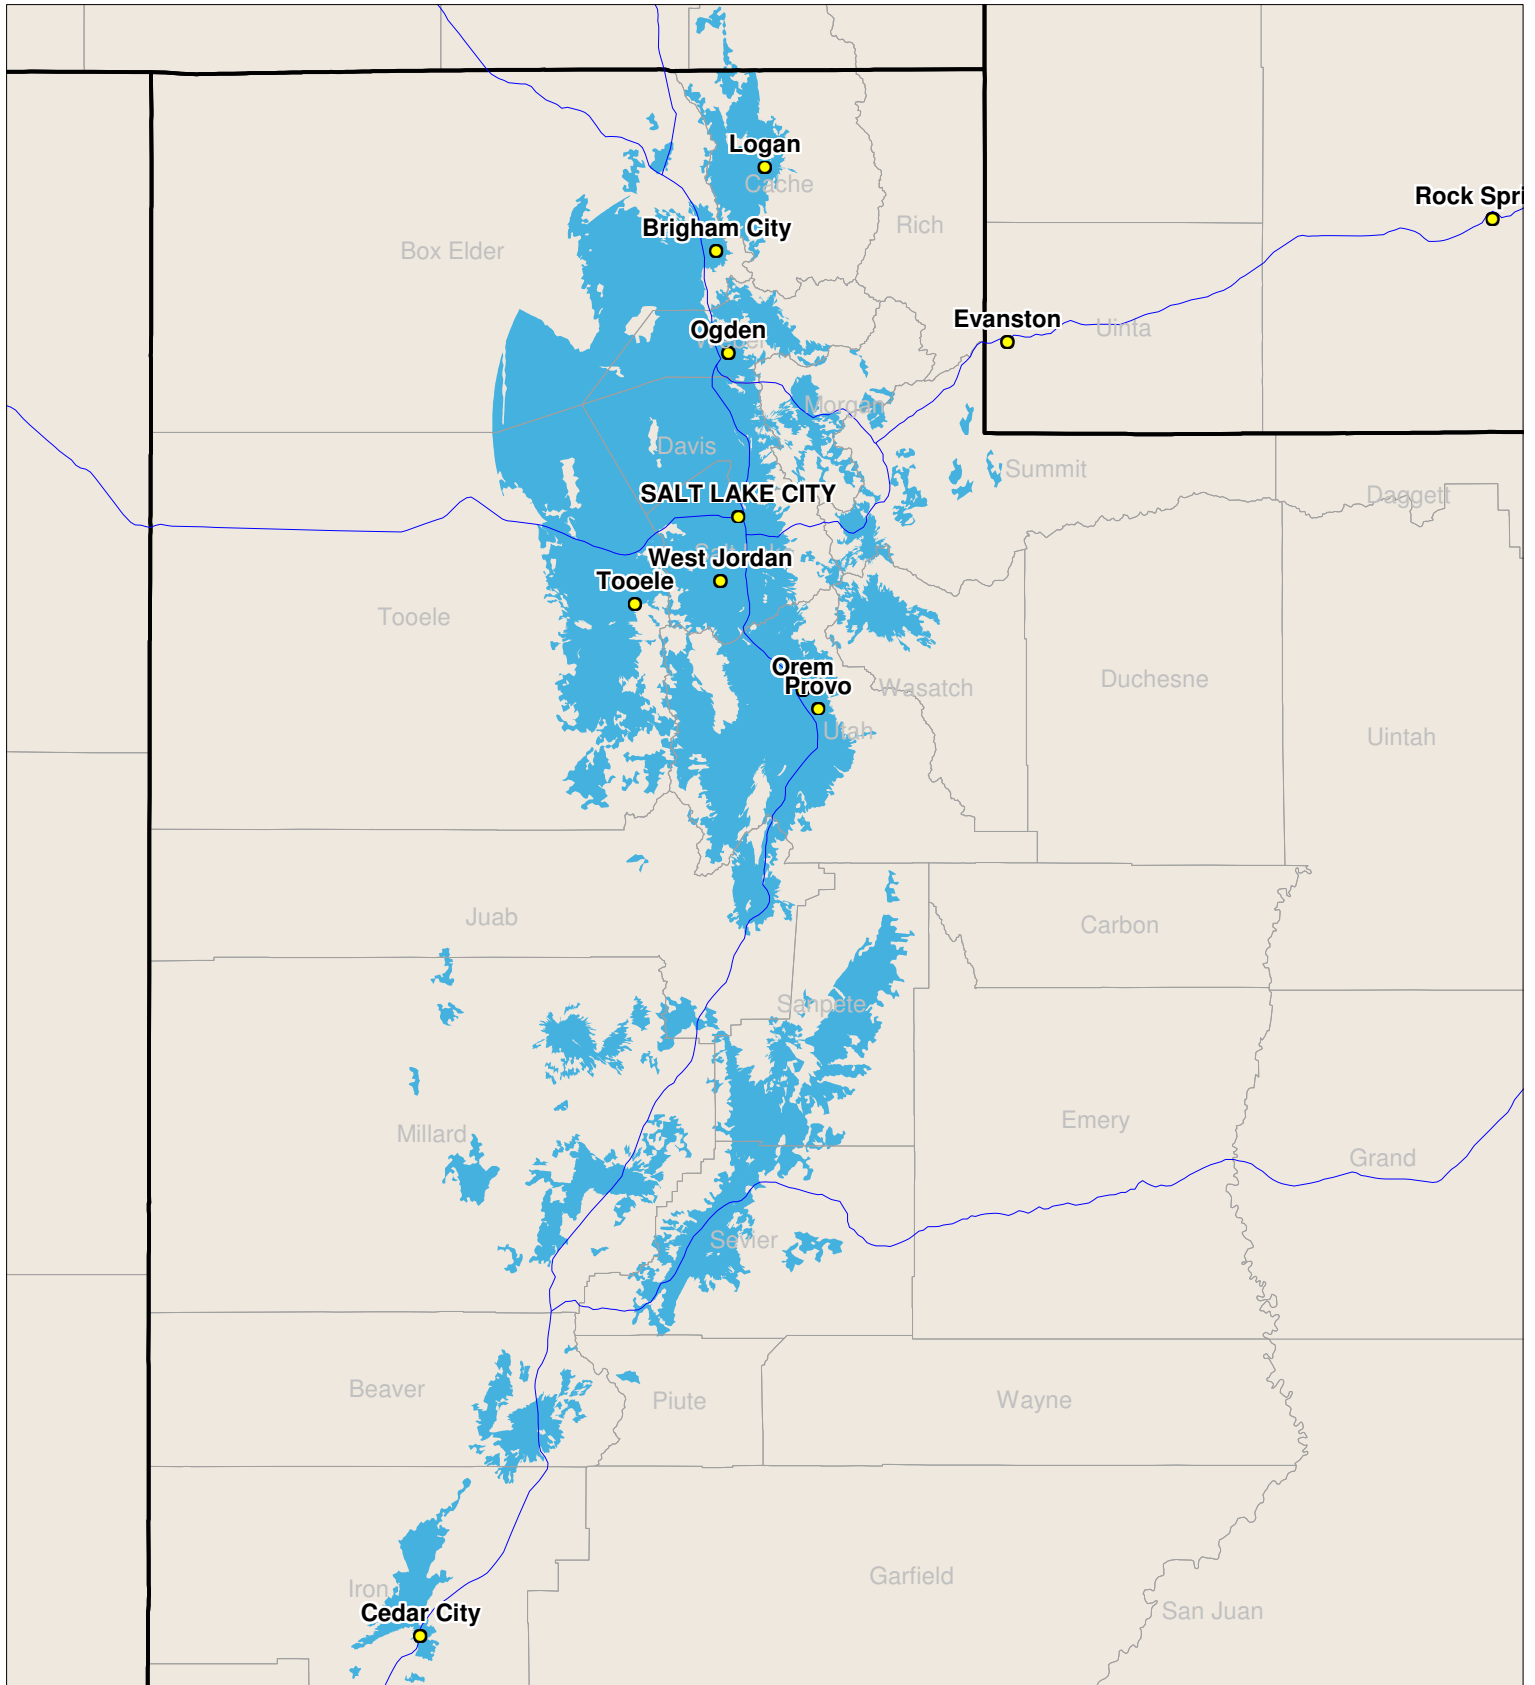

Utah

Local One-Way Coverage (929.6125 MHz)

Because of the nature of radio transmission, strength of paging signal will vary depending upon your location. Maps may not be to scale.
©USA MOBILITY