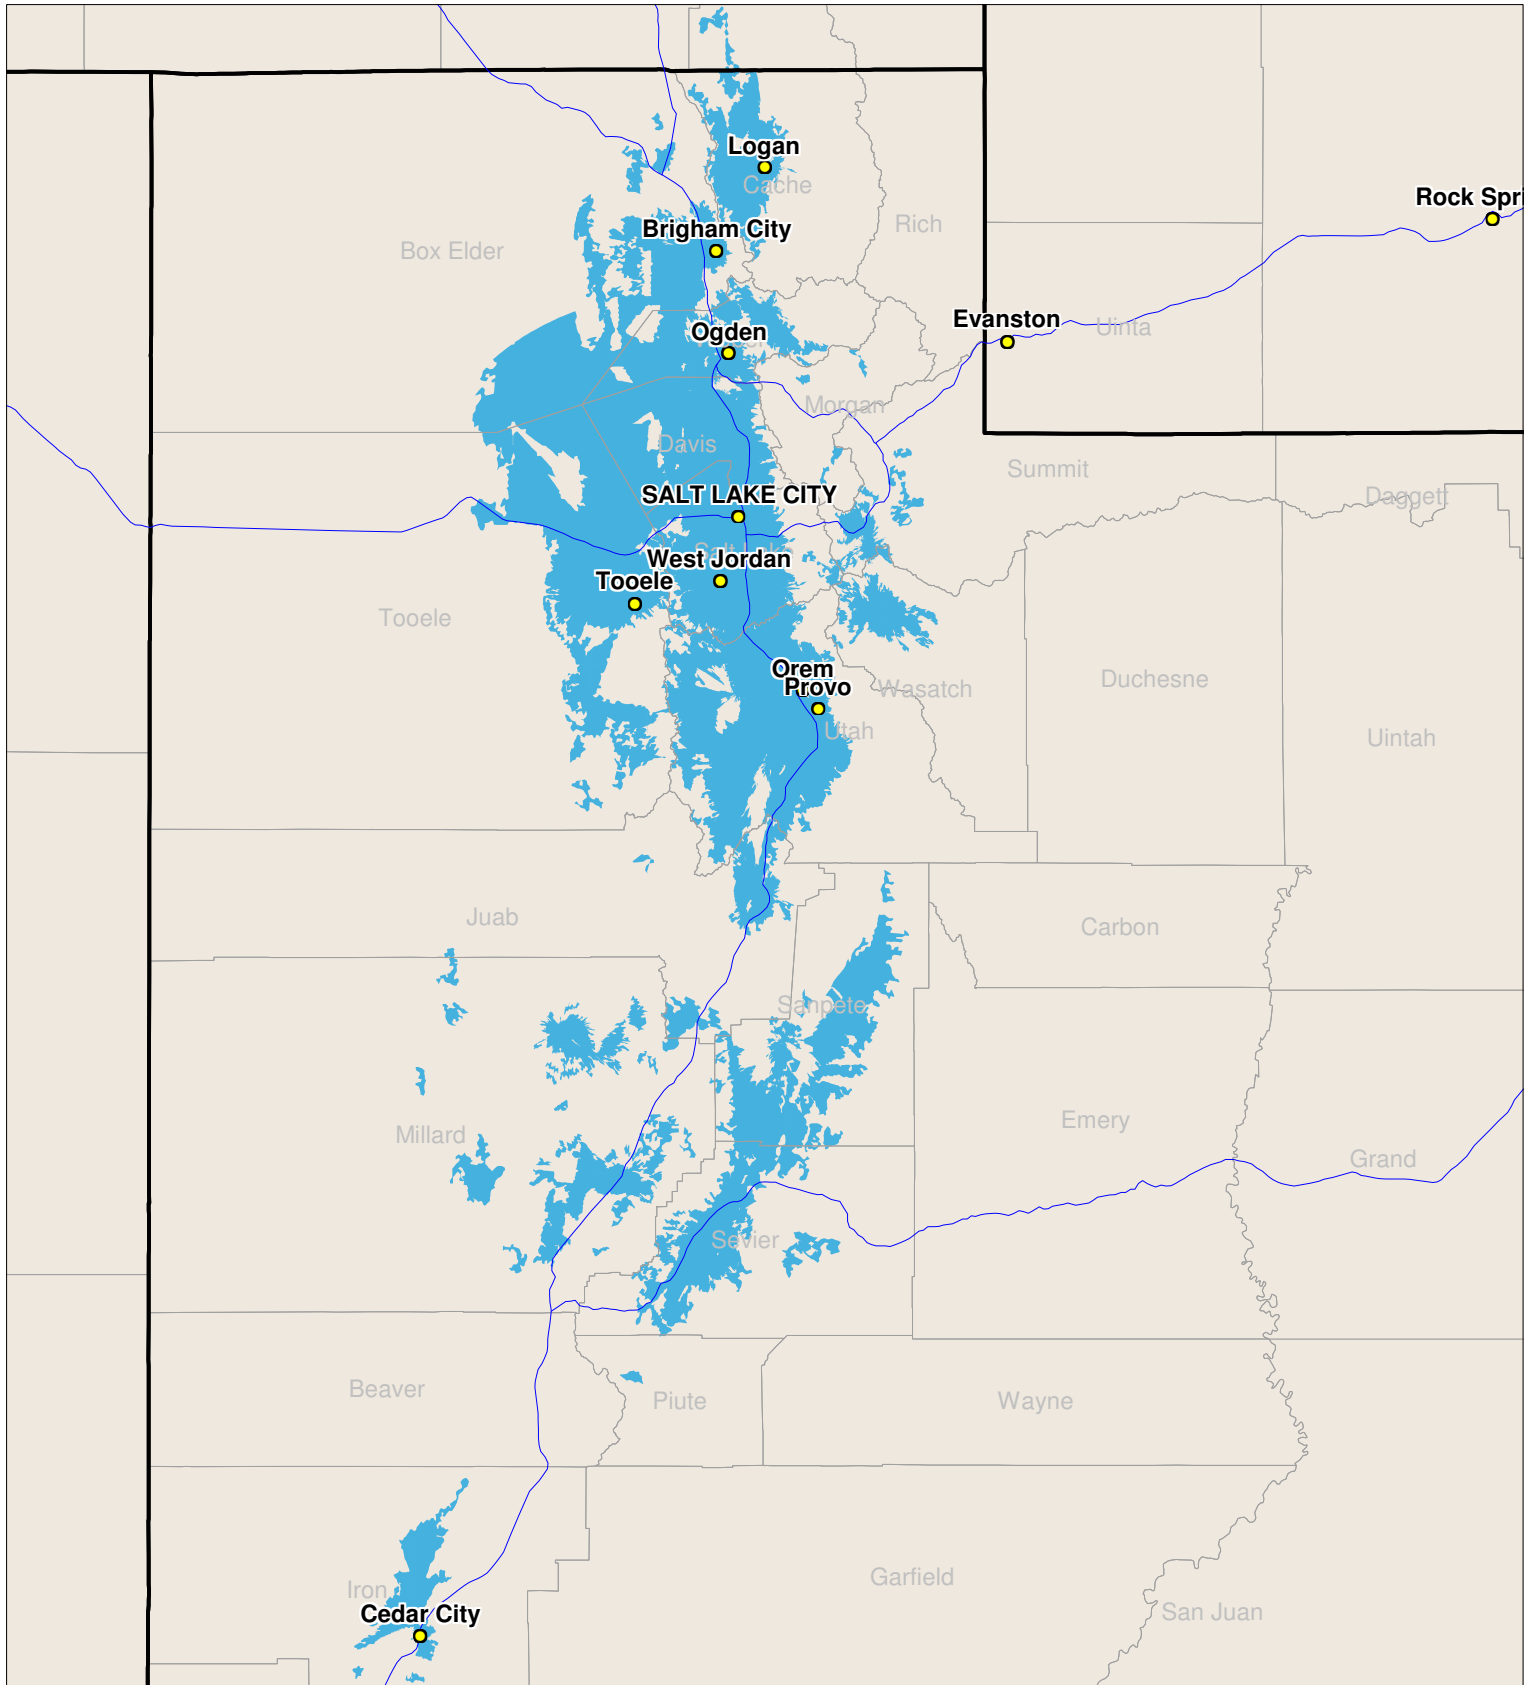

Utah

Local One-Way Coverage (929.6125 MHz)

Because of the nature of radio transmission, strength of paging signal will vary depending upon your location. Maps may not be to scale.
©USA MOBILITY