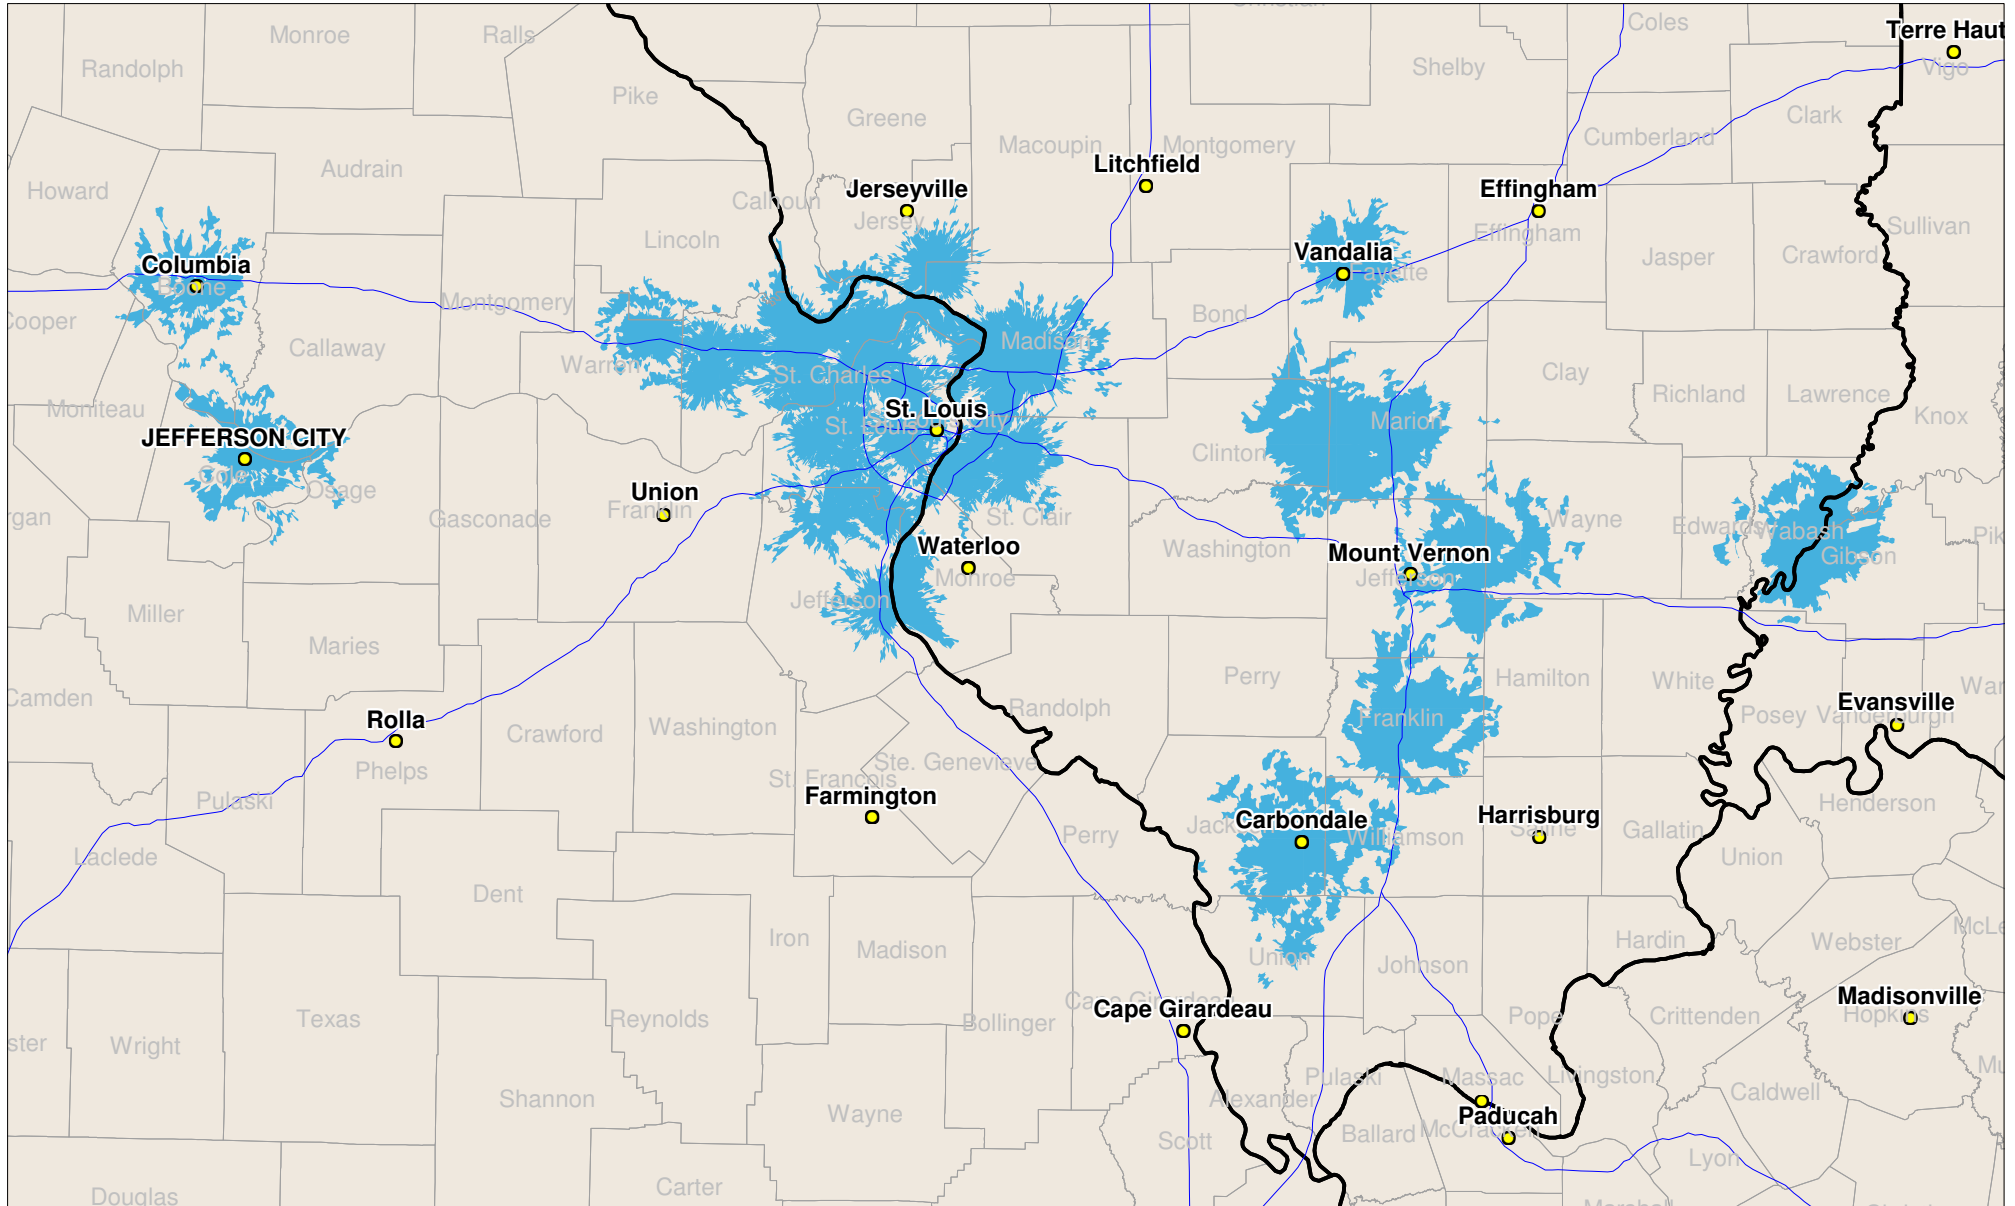

# Missouri

Local One-Way Coverage (929.6125)

Because of the nature of radio transmission, strength of paging signal will vary depending upon your location. Maps may not be to scale.

©USA MOBILITY