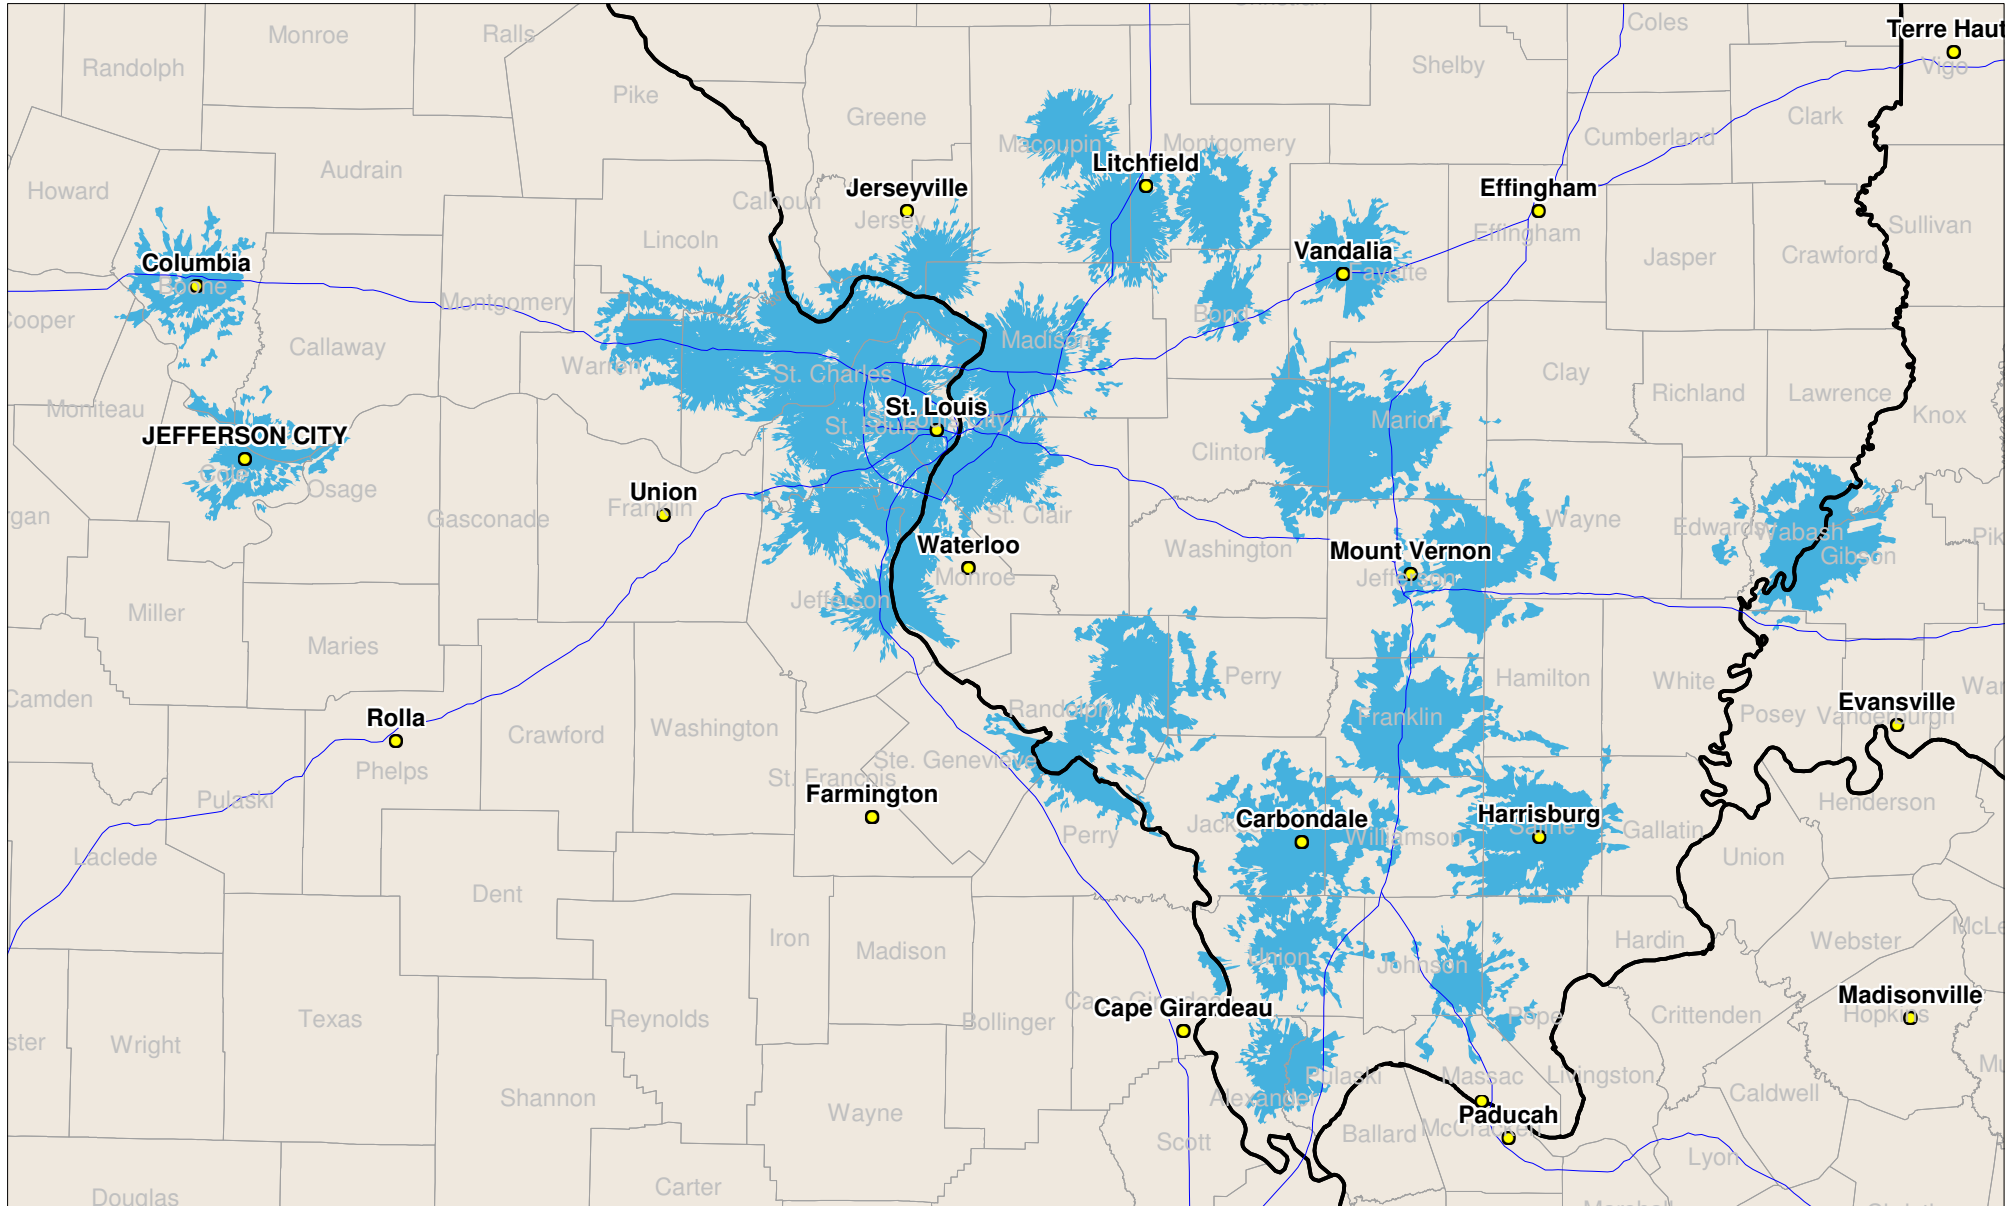

Missouri

Local One-Way Coverage (929.6125)

Because of the nature of radio transmission, strength of paging signal will vary depending upon your location. Maps may not be to scale.

©USA MOBILITY