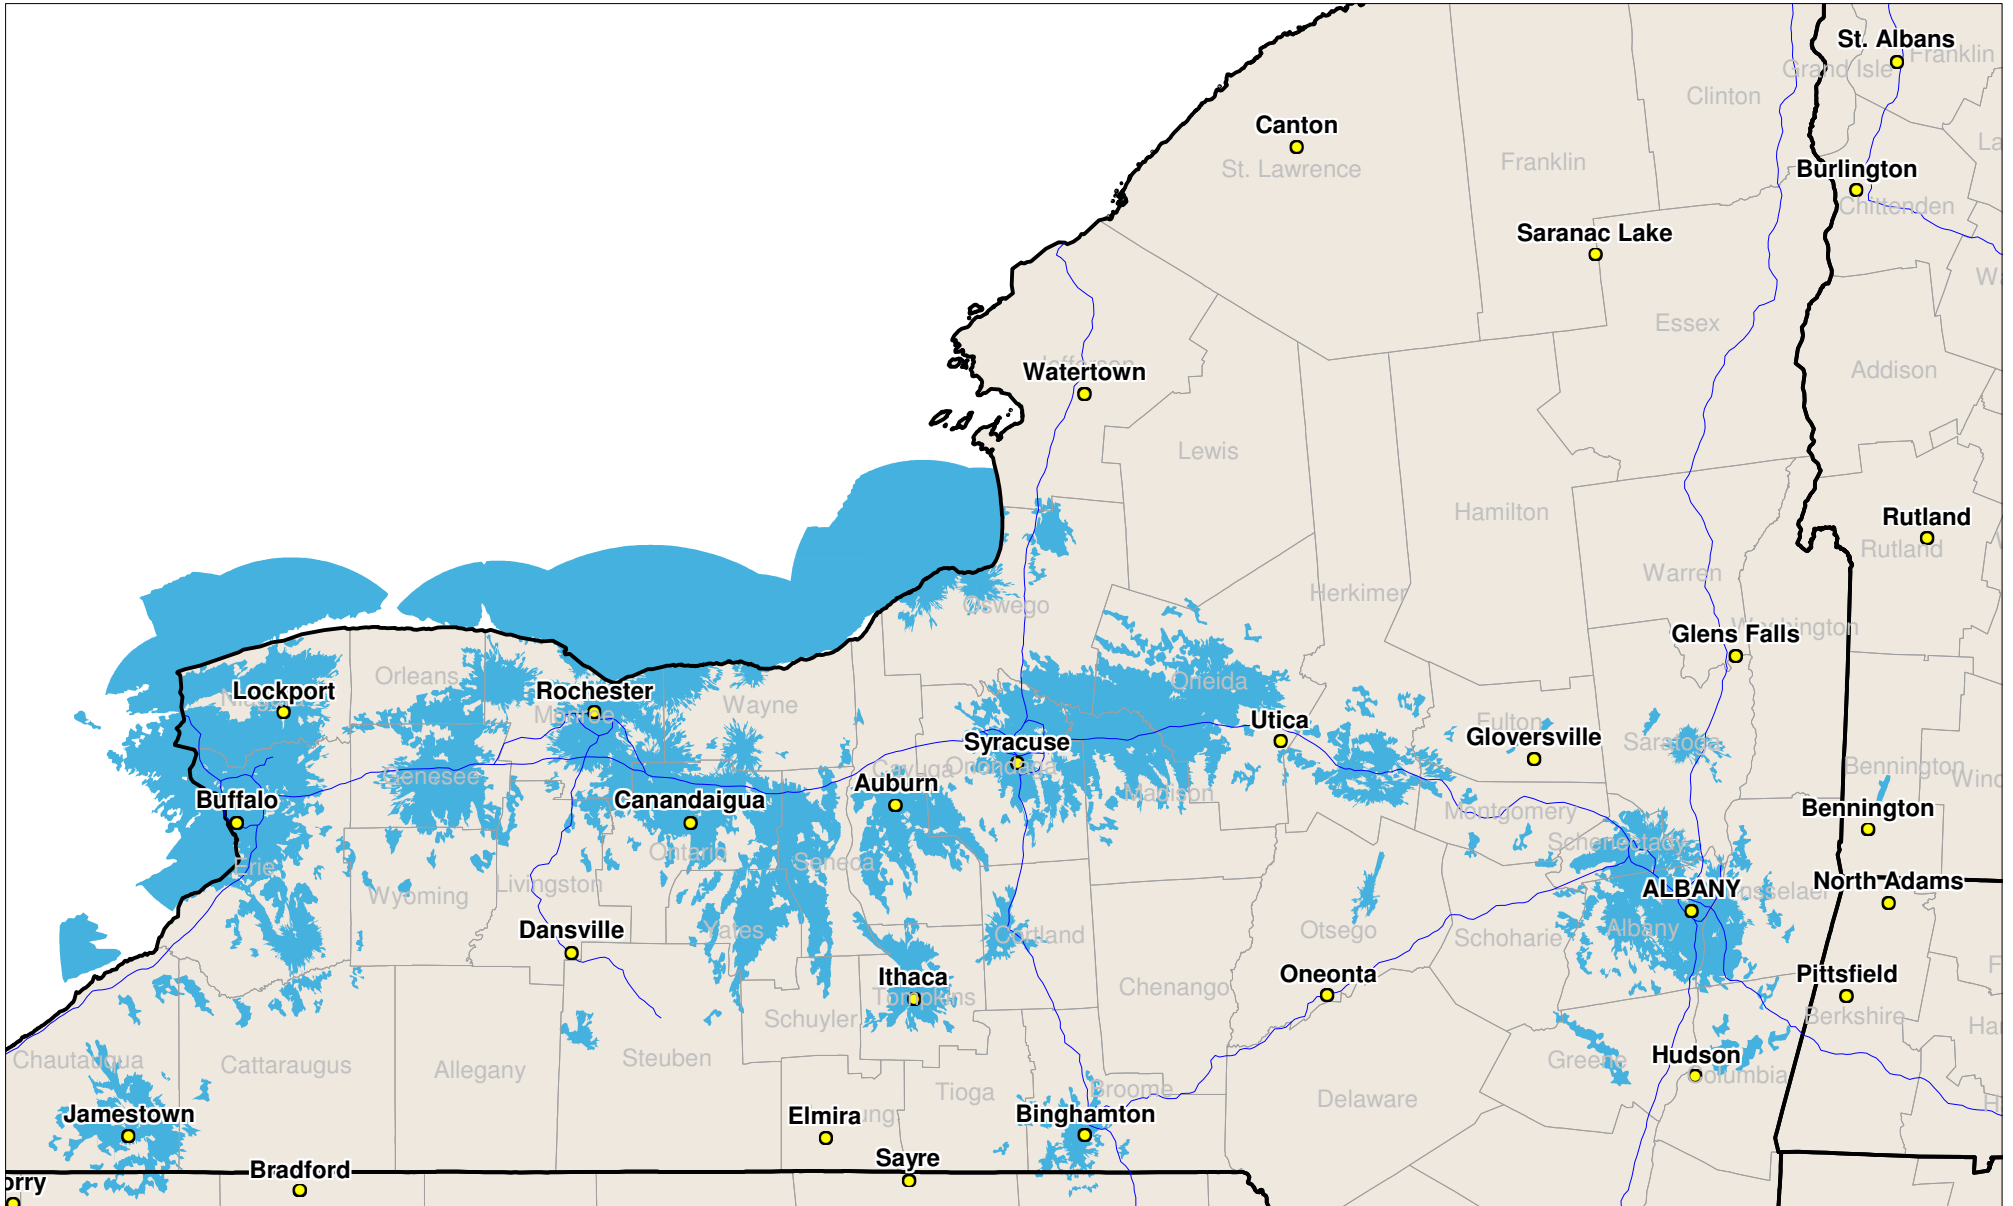

Upstate / Western New York

Local One-Way Coverage (929.6125 MHz)

Because of the nature of radio transmission, strength of paging signal will vary depending upon your location. Maps may not be to scale.

©USA MOBILITY