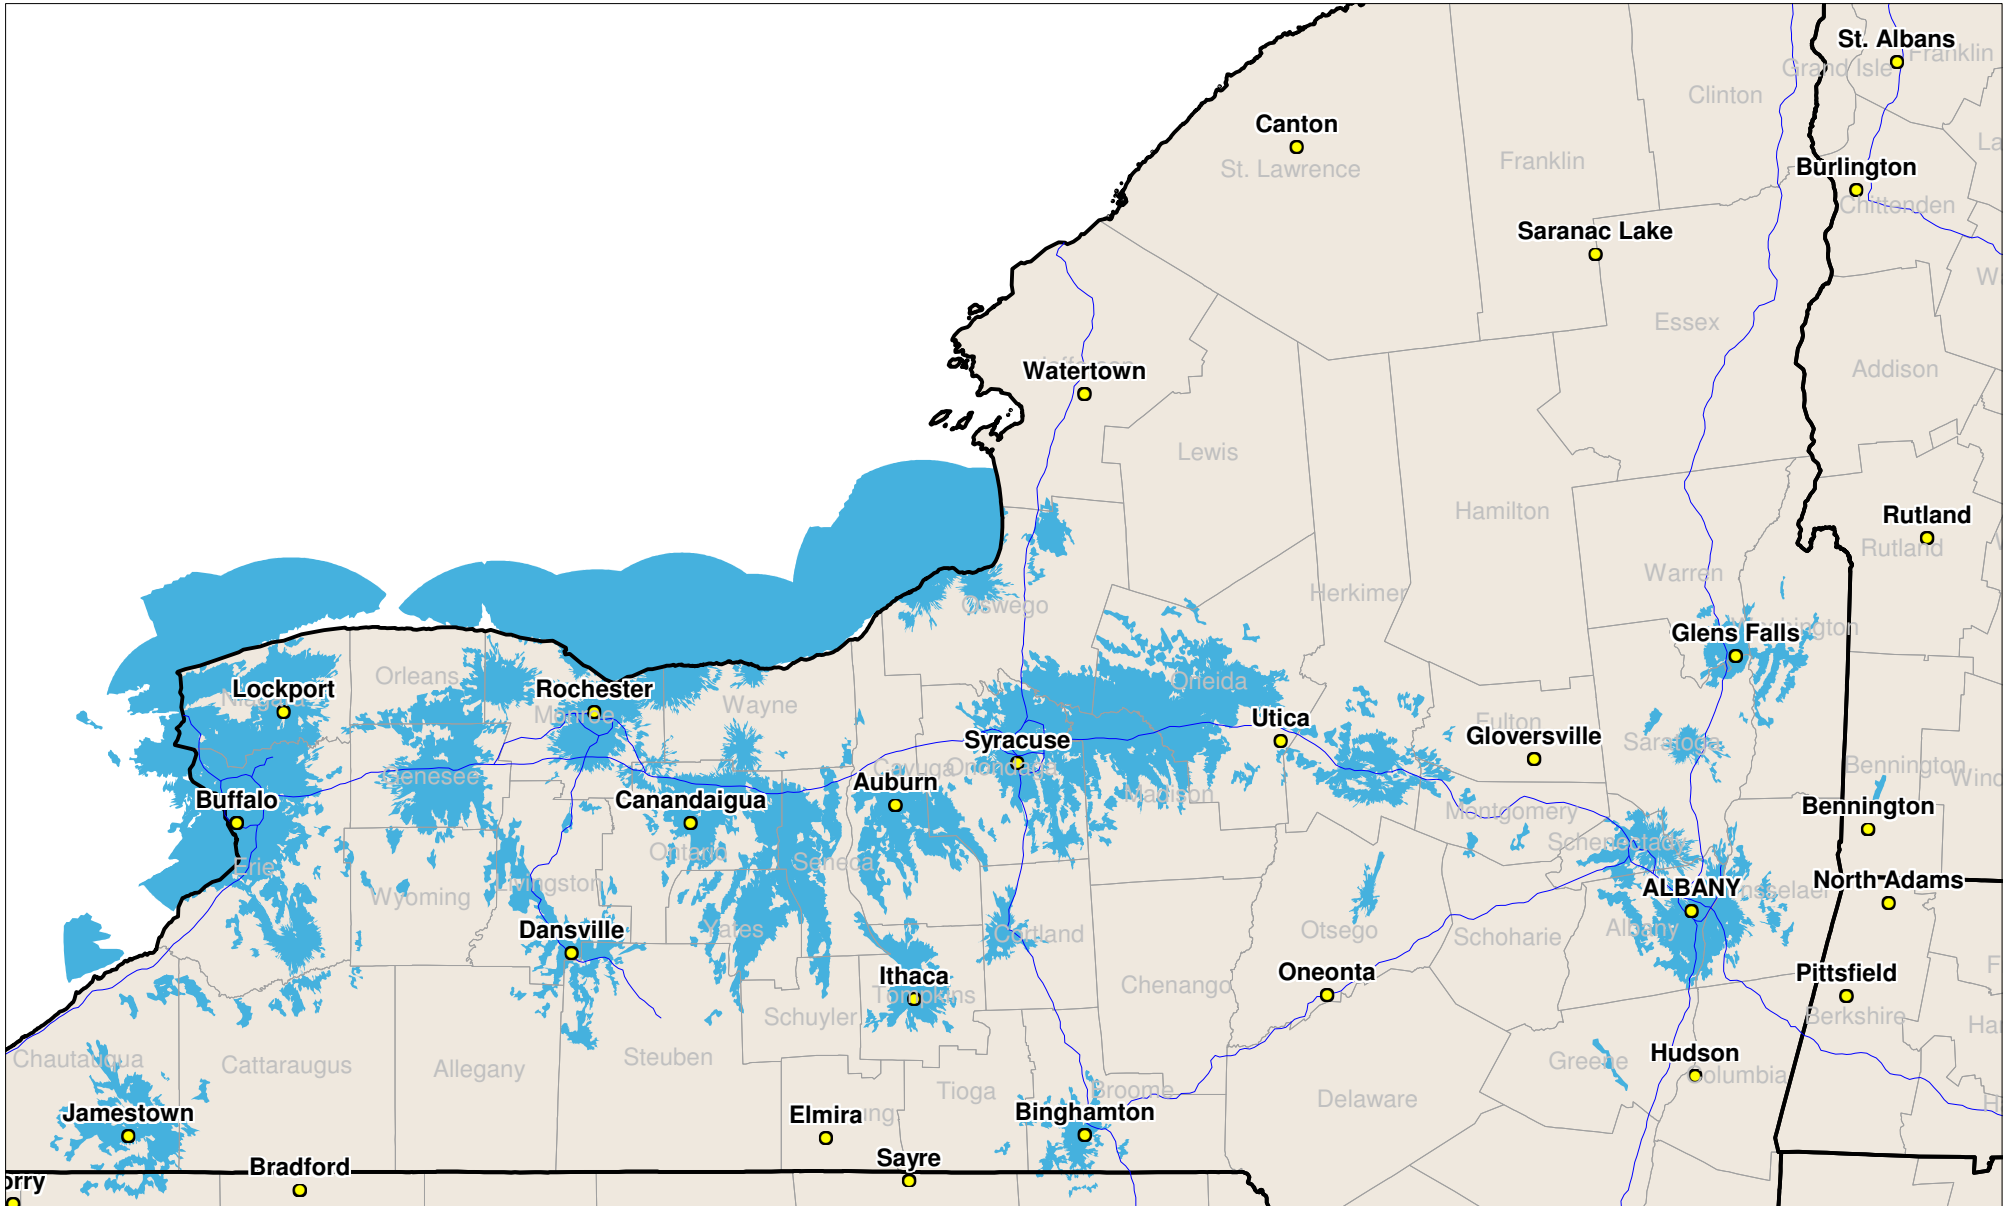

Upstate / Western New York

Local One-Way Coverage (929.6125 MHz)

Because of the nature of radio transmission, strength of paging signal will vary depending upon your location. Maps may not be to scale.

©USA MOBILITY