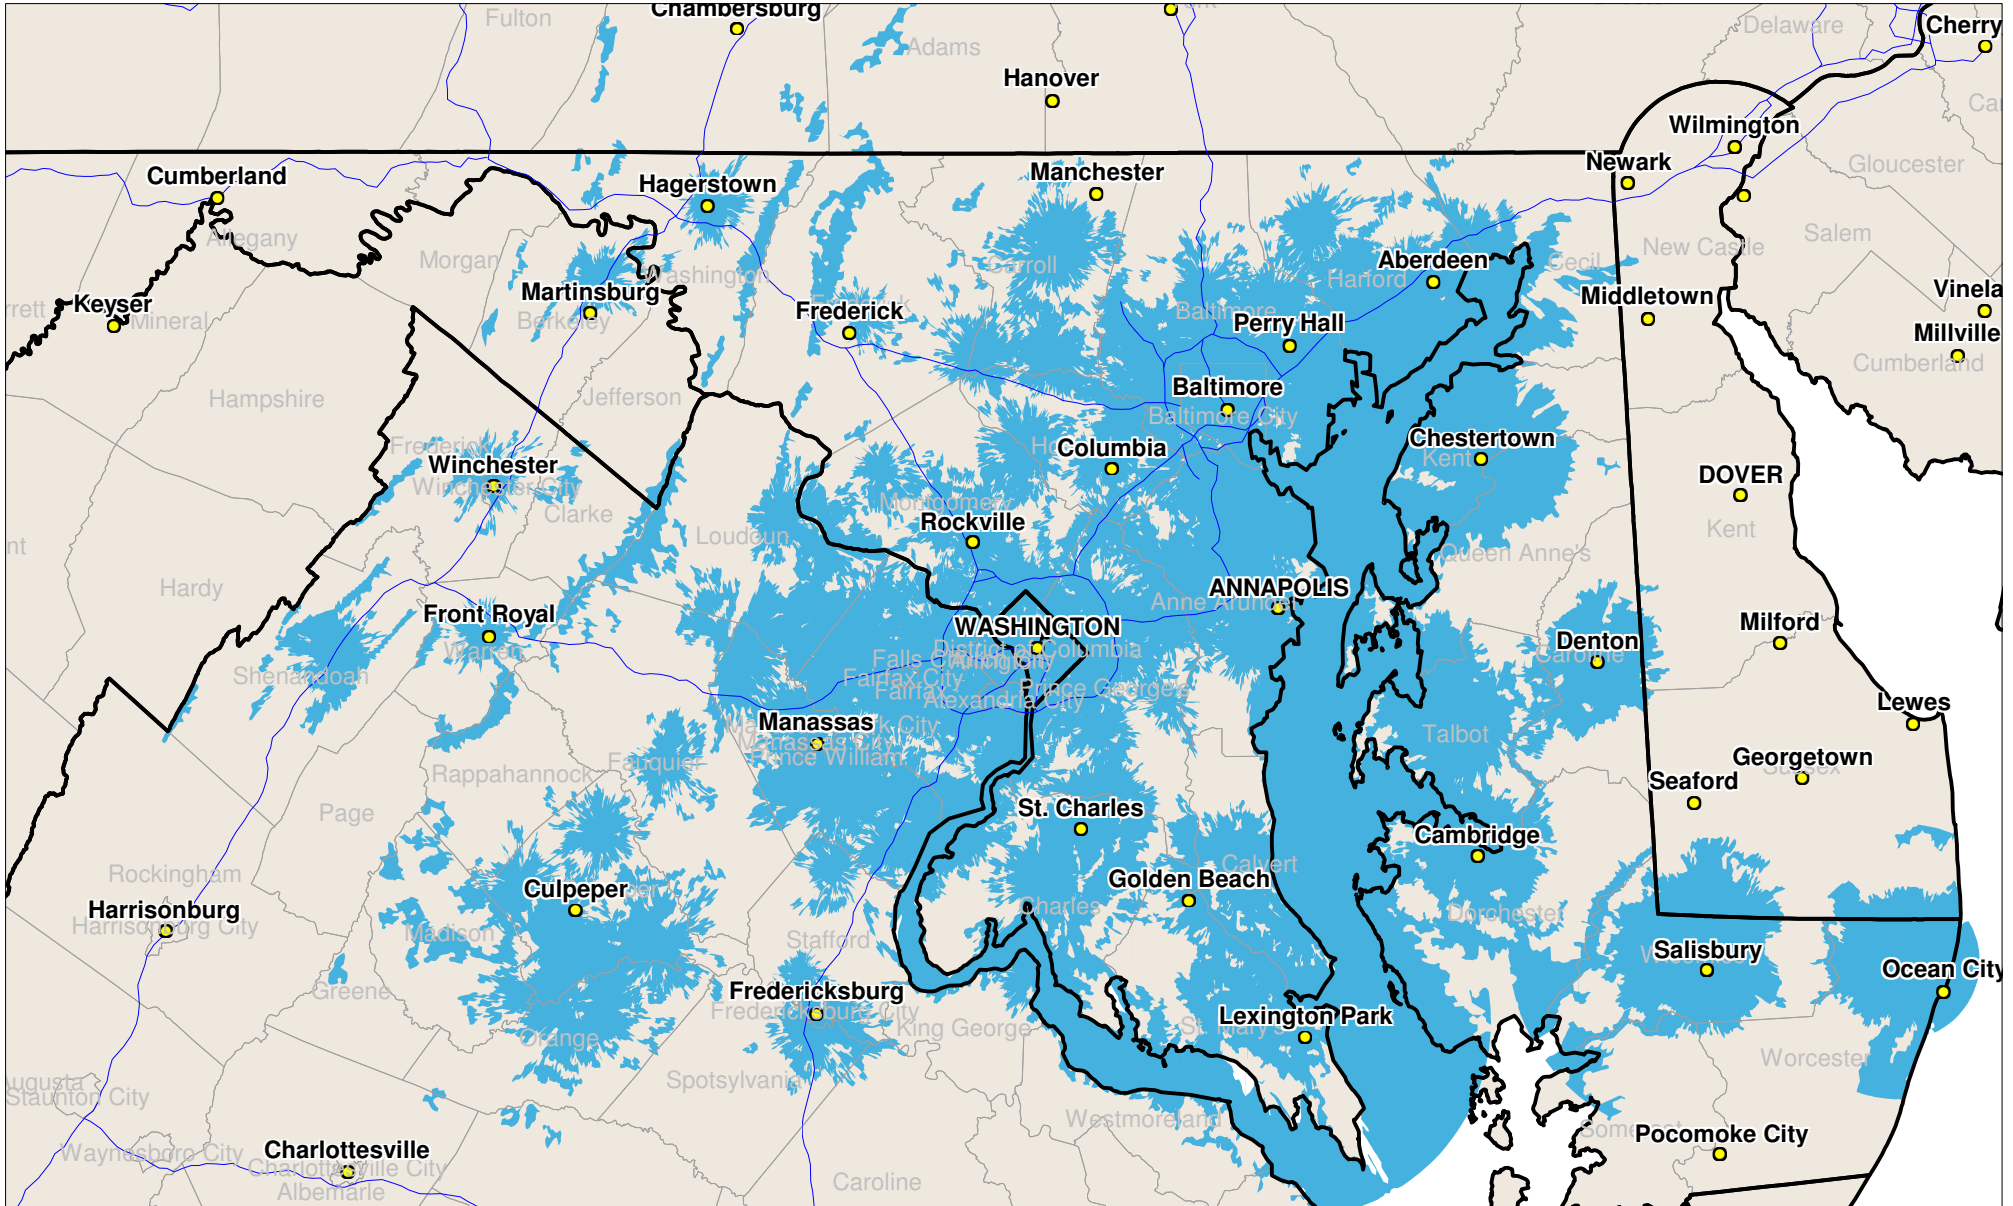

Washington D.C.

Local One-Way Coverage (929.6125 MHz)

Because of the nature of radio transmission, strength of paging signal will vary depending upon your location. Maps may not be to scale.

©USA MOBILITY