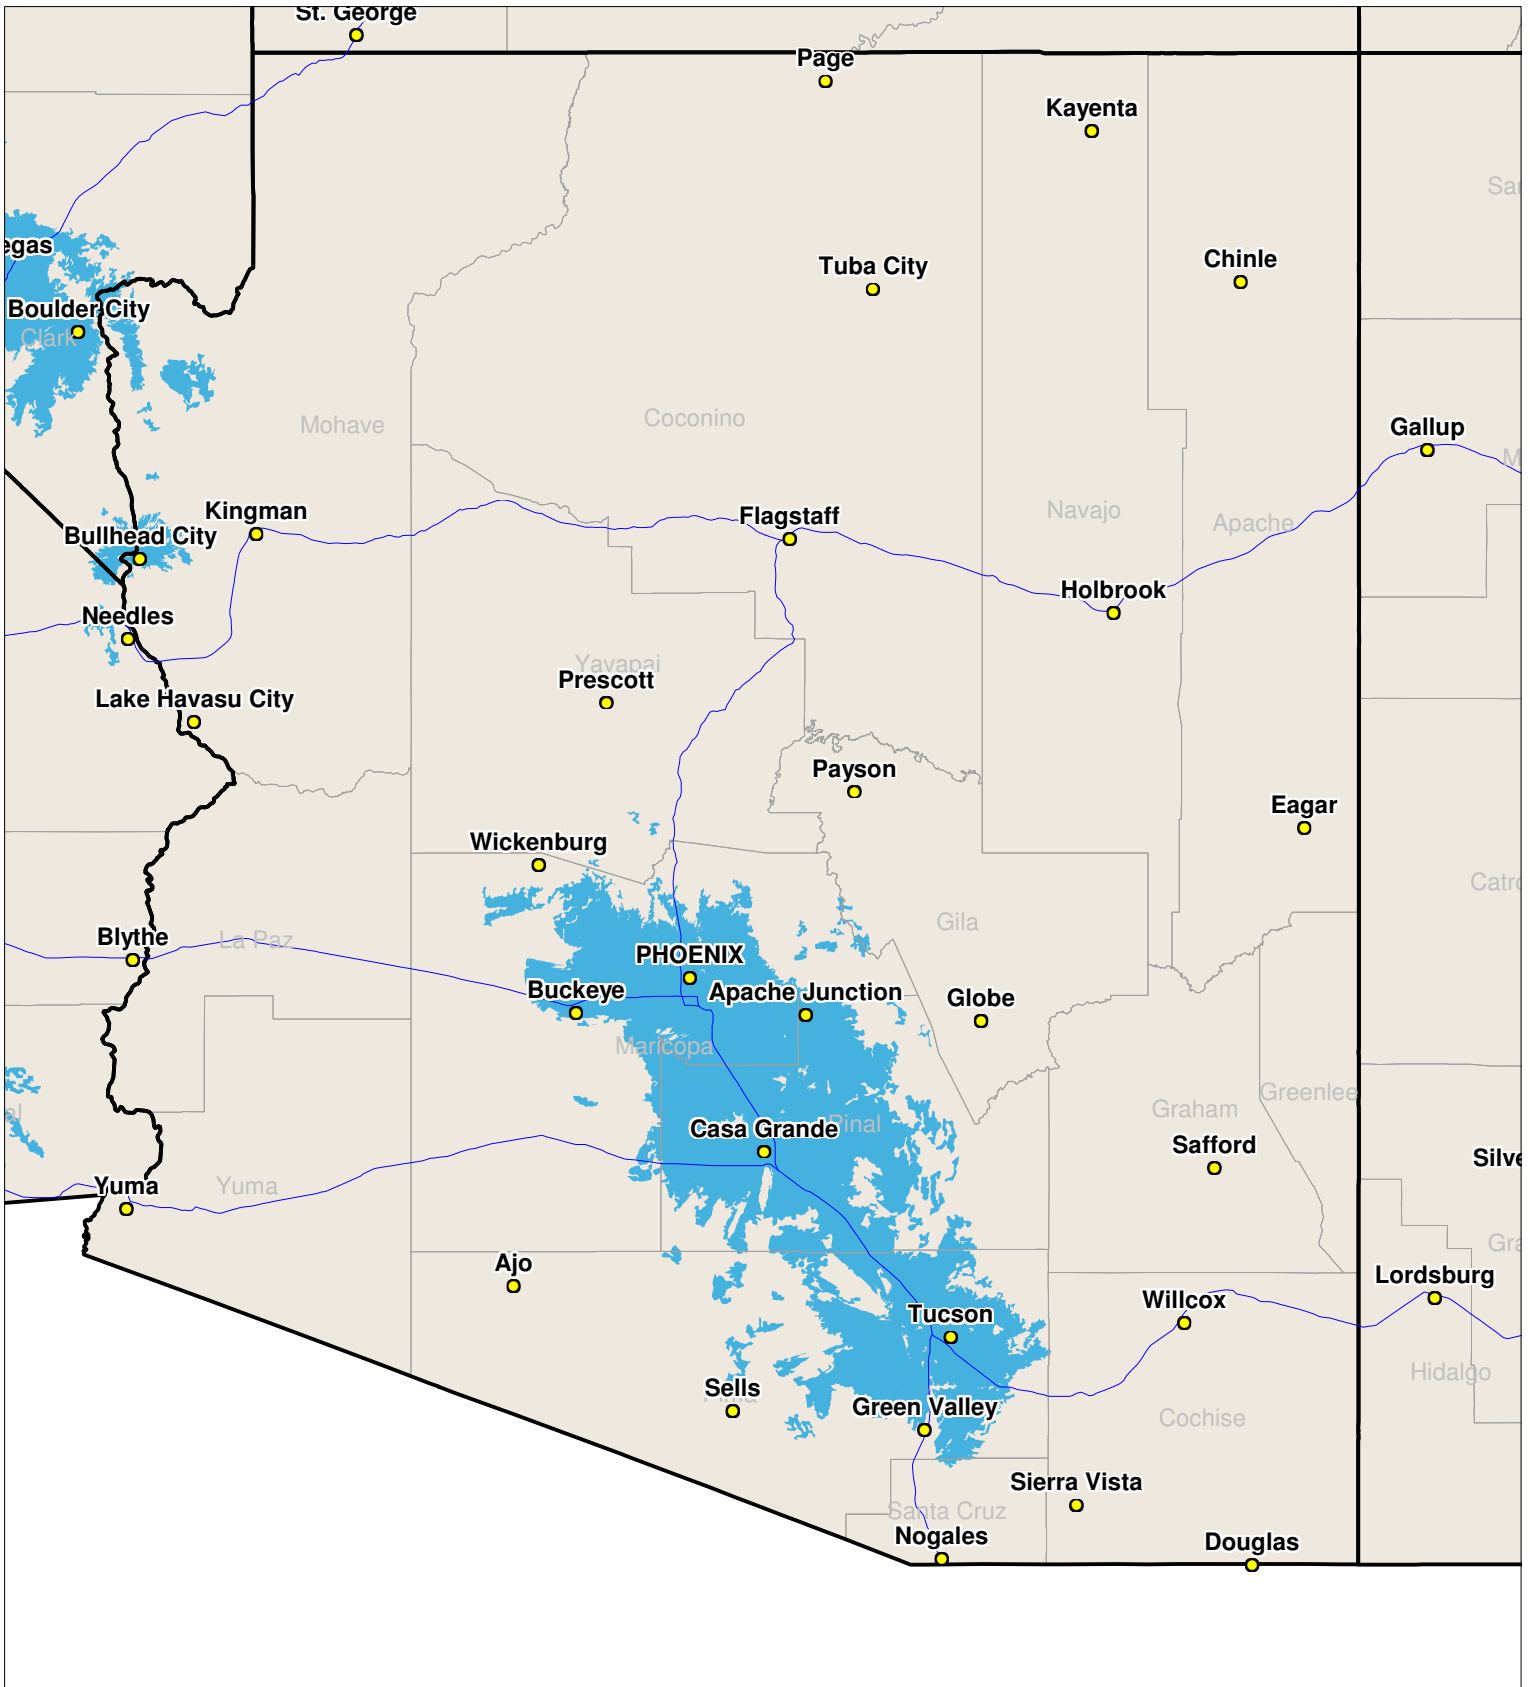

Arizona

Nationwide One-Way Coverage (929.6625 MHz)

Because of the nature of radio transmission, strength of paging signal will vary depending upon your location. Maps may not be to scale.

©USA MOBILITY