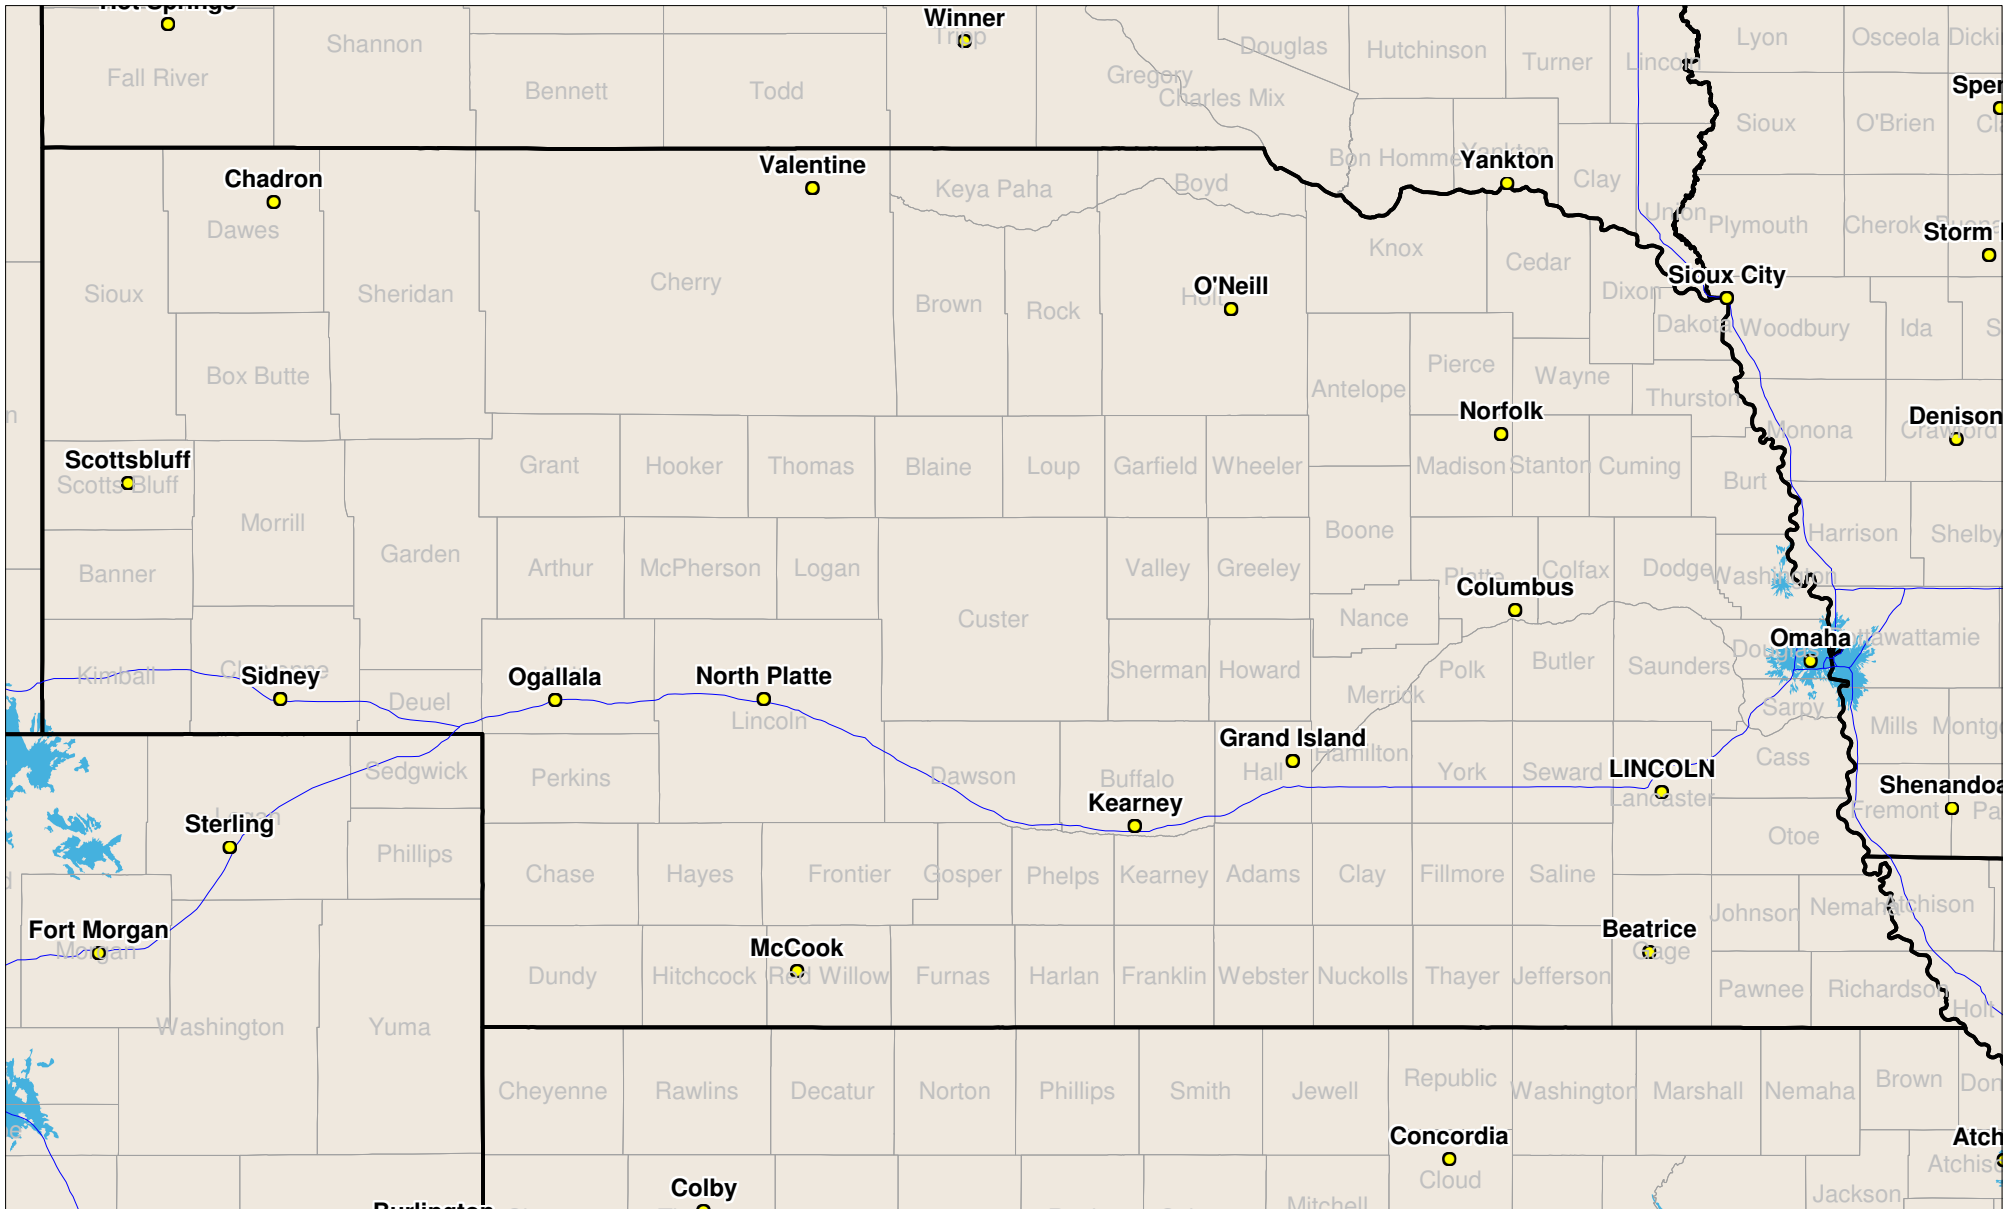

Nebraska

Nationwide One-Way Coverage (929.6625 MHz)

Because of the nature of radio transmission, strength of paging signal will vary depending upon your location. Maps may not be to scale.

©USA MOBILITY