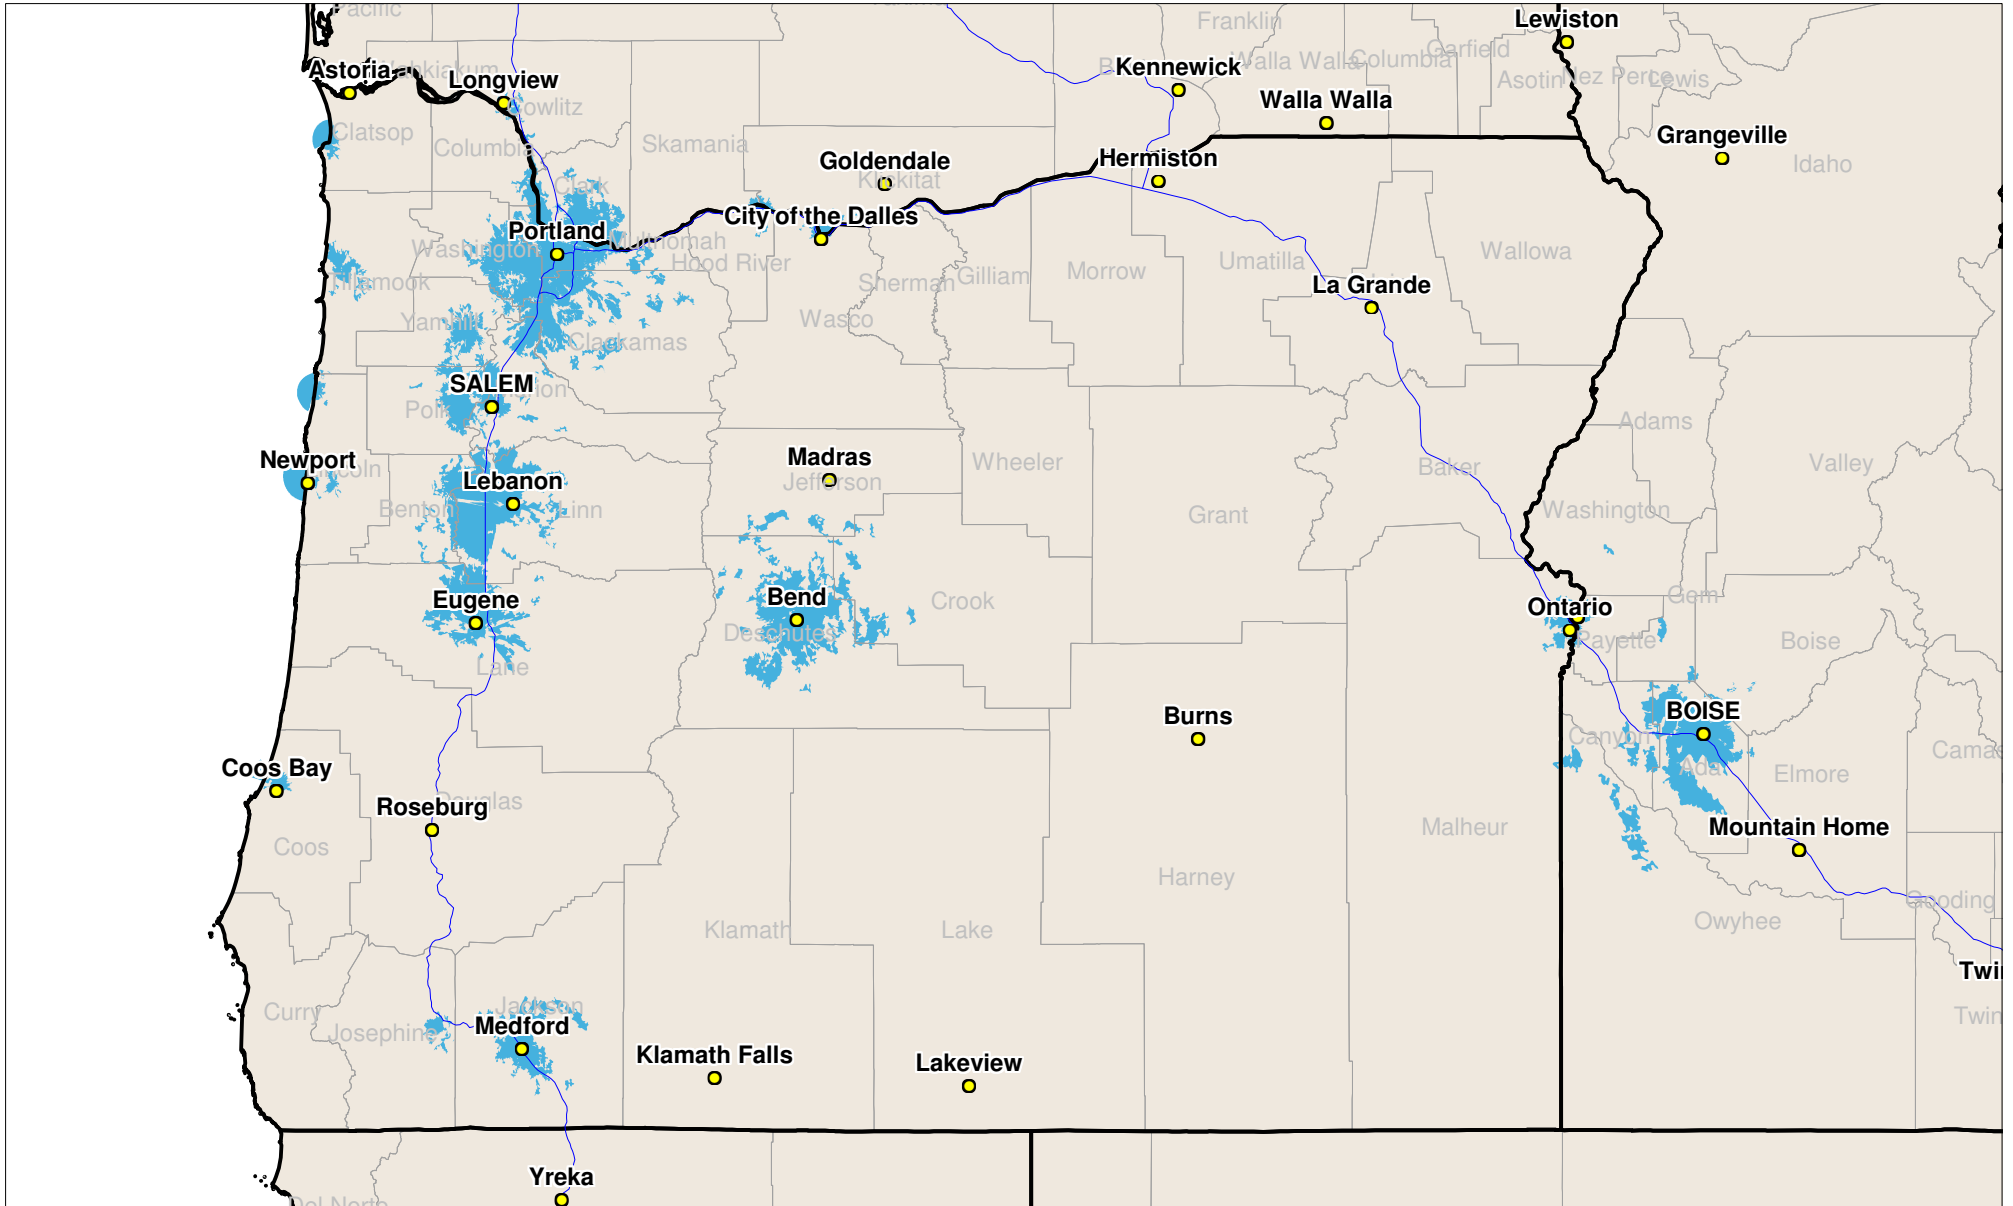

Oregon

Nationwide One-Way Coverage (929.6625 MHz)

Because of the nature of radio transmission, strength of paging signal will vary depending upon your location. Maps may not be to scale.

©USA MOBILITY