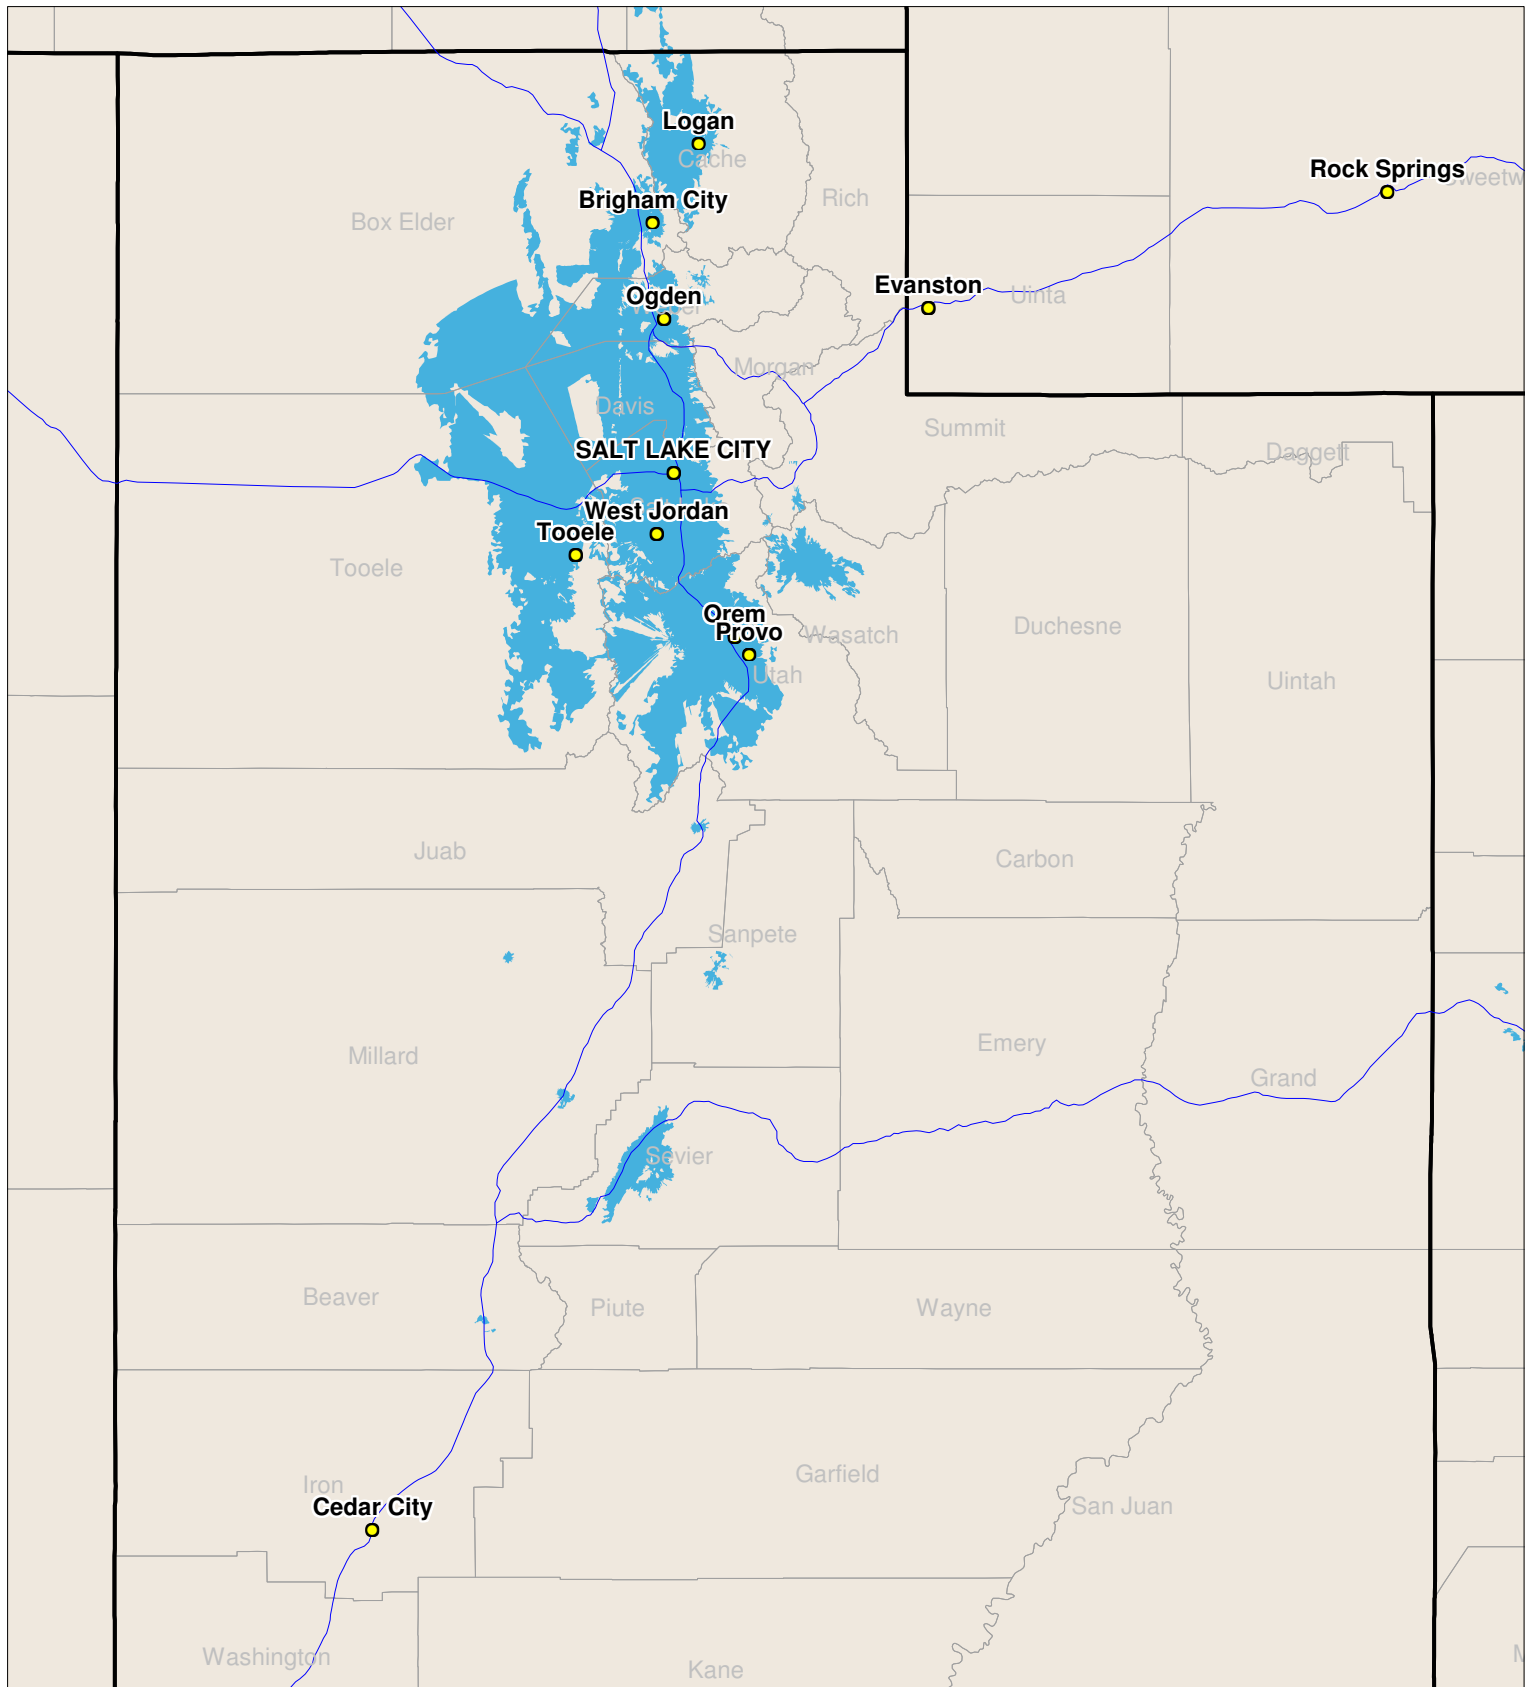

Utah

Nationwide One-Way Coverage (929.6625 MHz)

Because of the nature of radio transmission, strength of paging signal will vary depending upon your location. Maps may not be to scale.

©USA MOBILITY