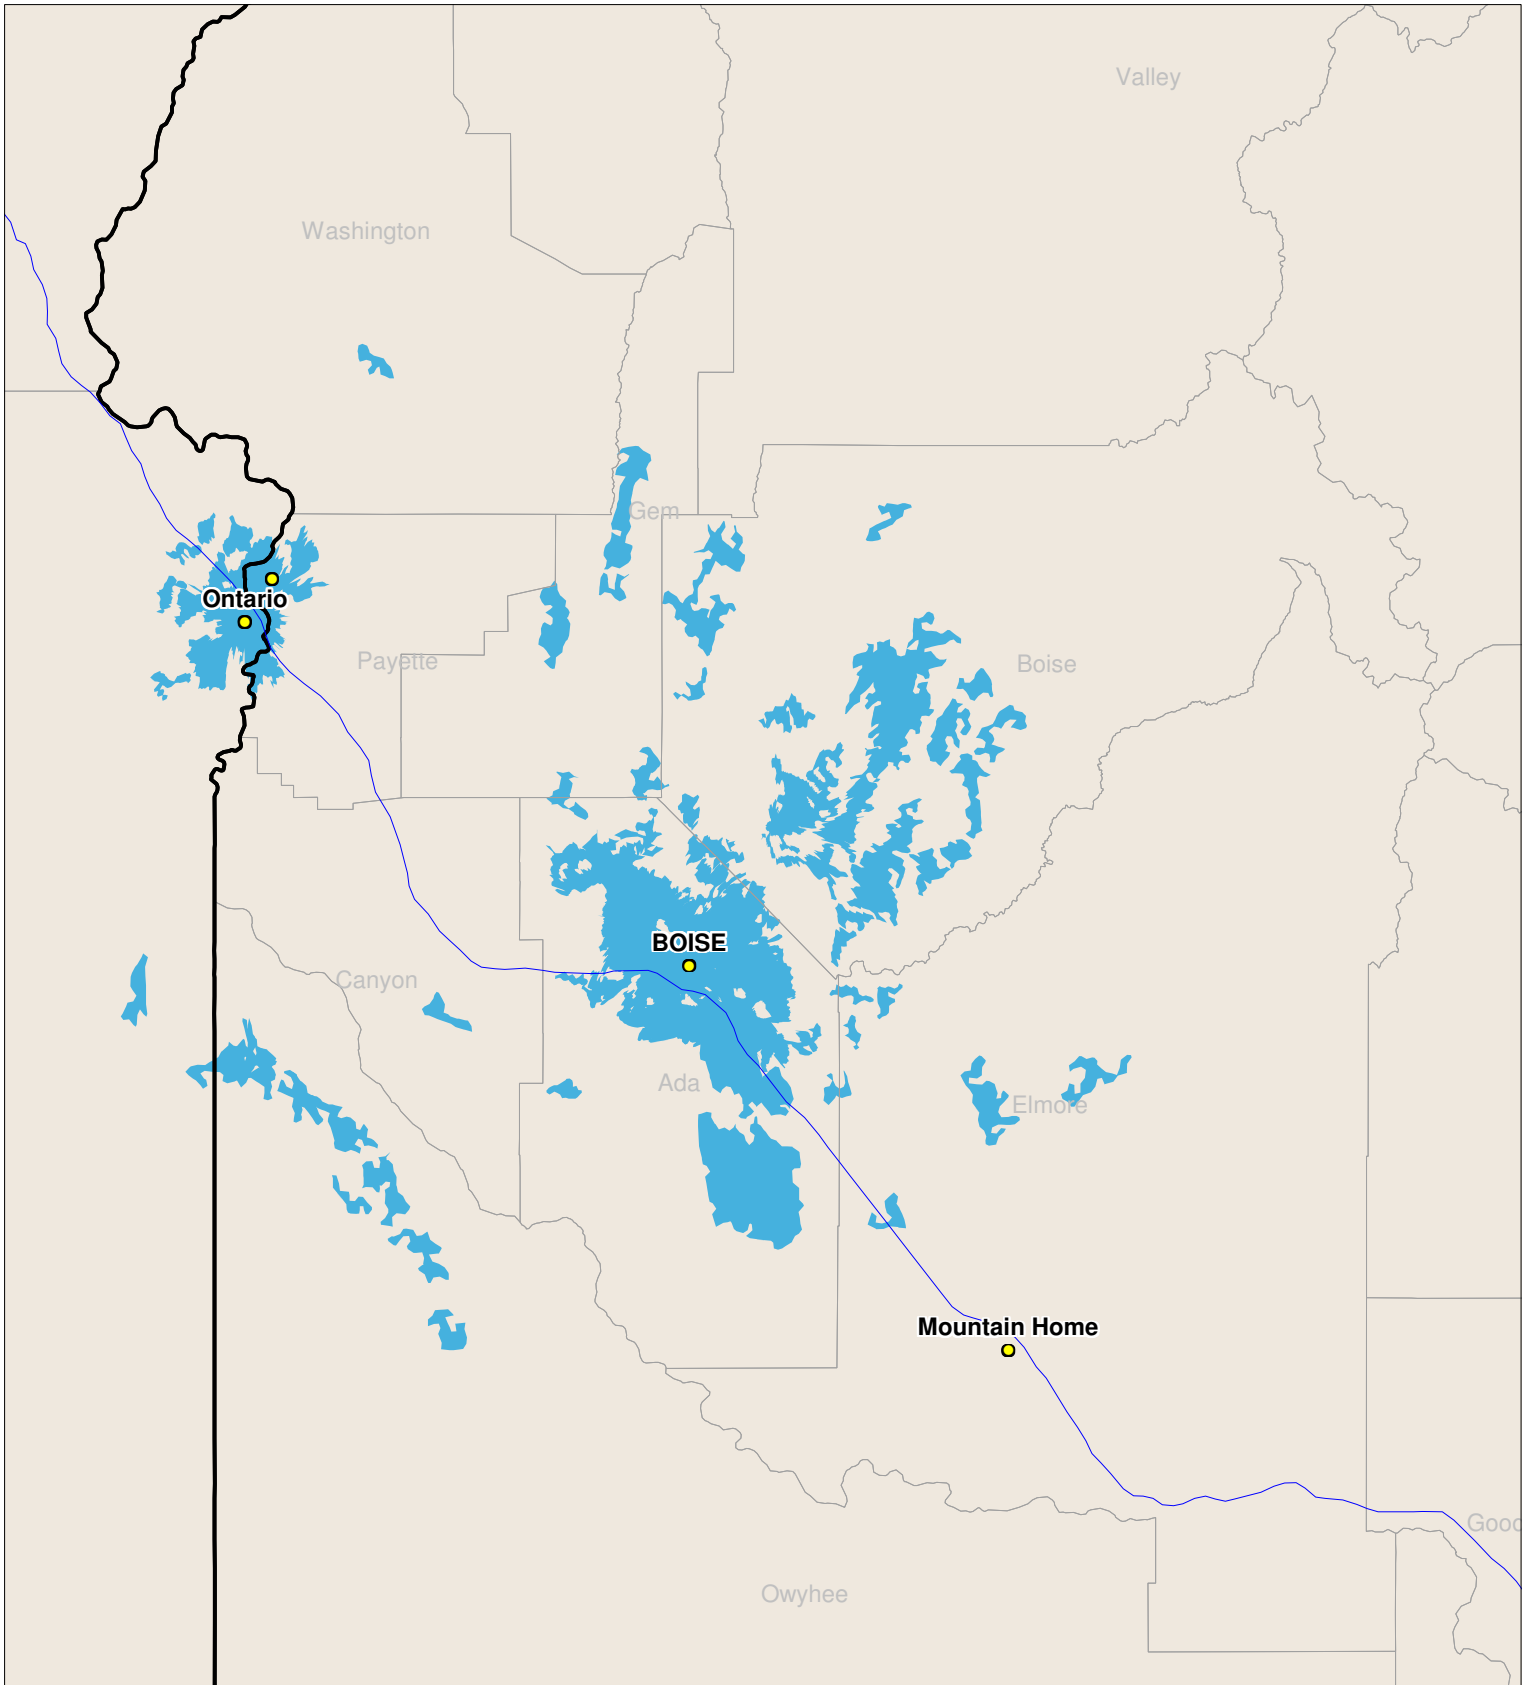

# Idaho

Local One-Way Coverage (929.6125)

Because of the nature of radio transmission, strength of paging signal will vary depending upon your location. Maps may not be to scale.

©USA MOBILITY