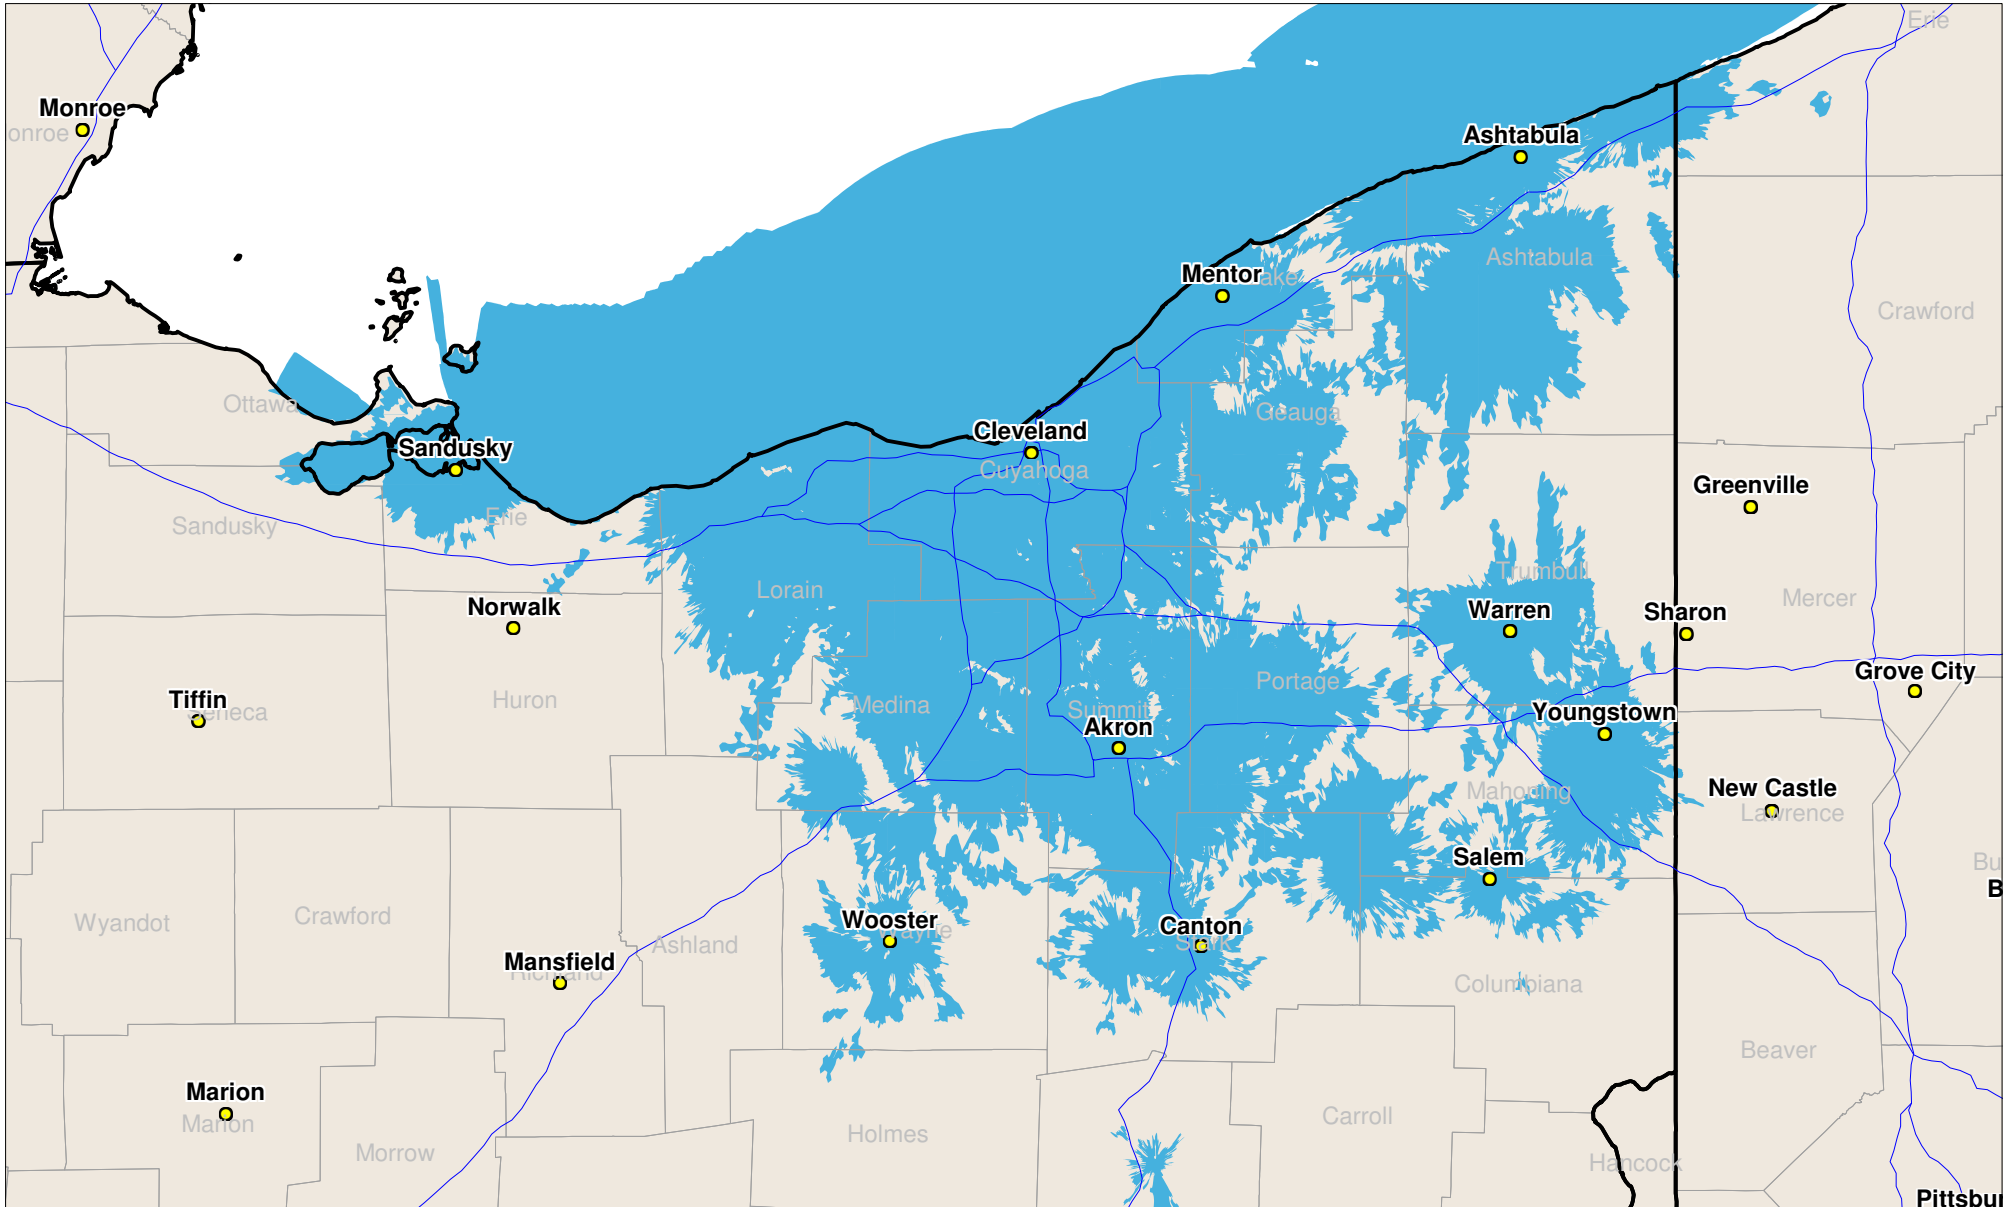

Northern Ohio

Local One-Way Coverage (929.6125)

Because of the nature of radio transmission, strength of paging signal will vary depending upon your location. Maps may not be to scale.

©USA MOBILITY