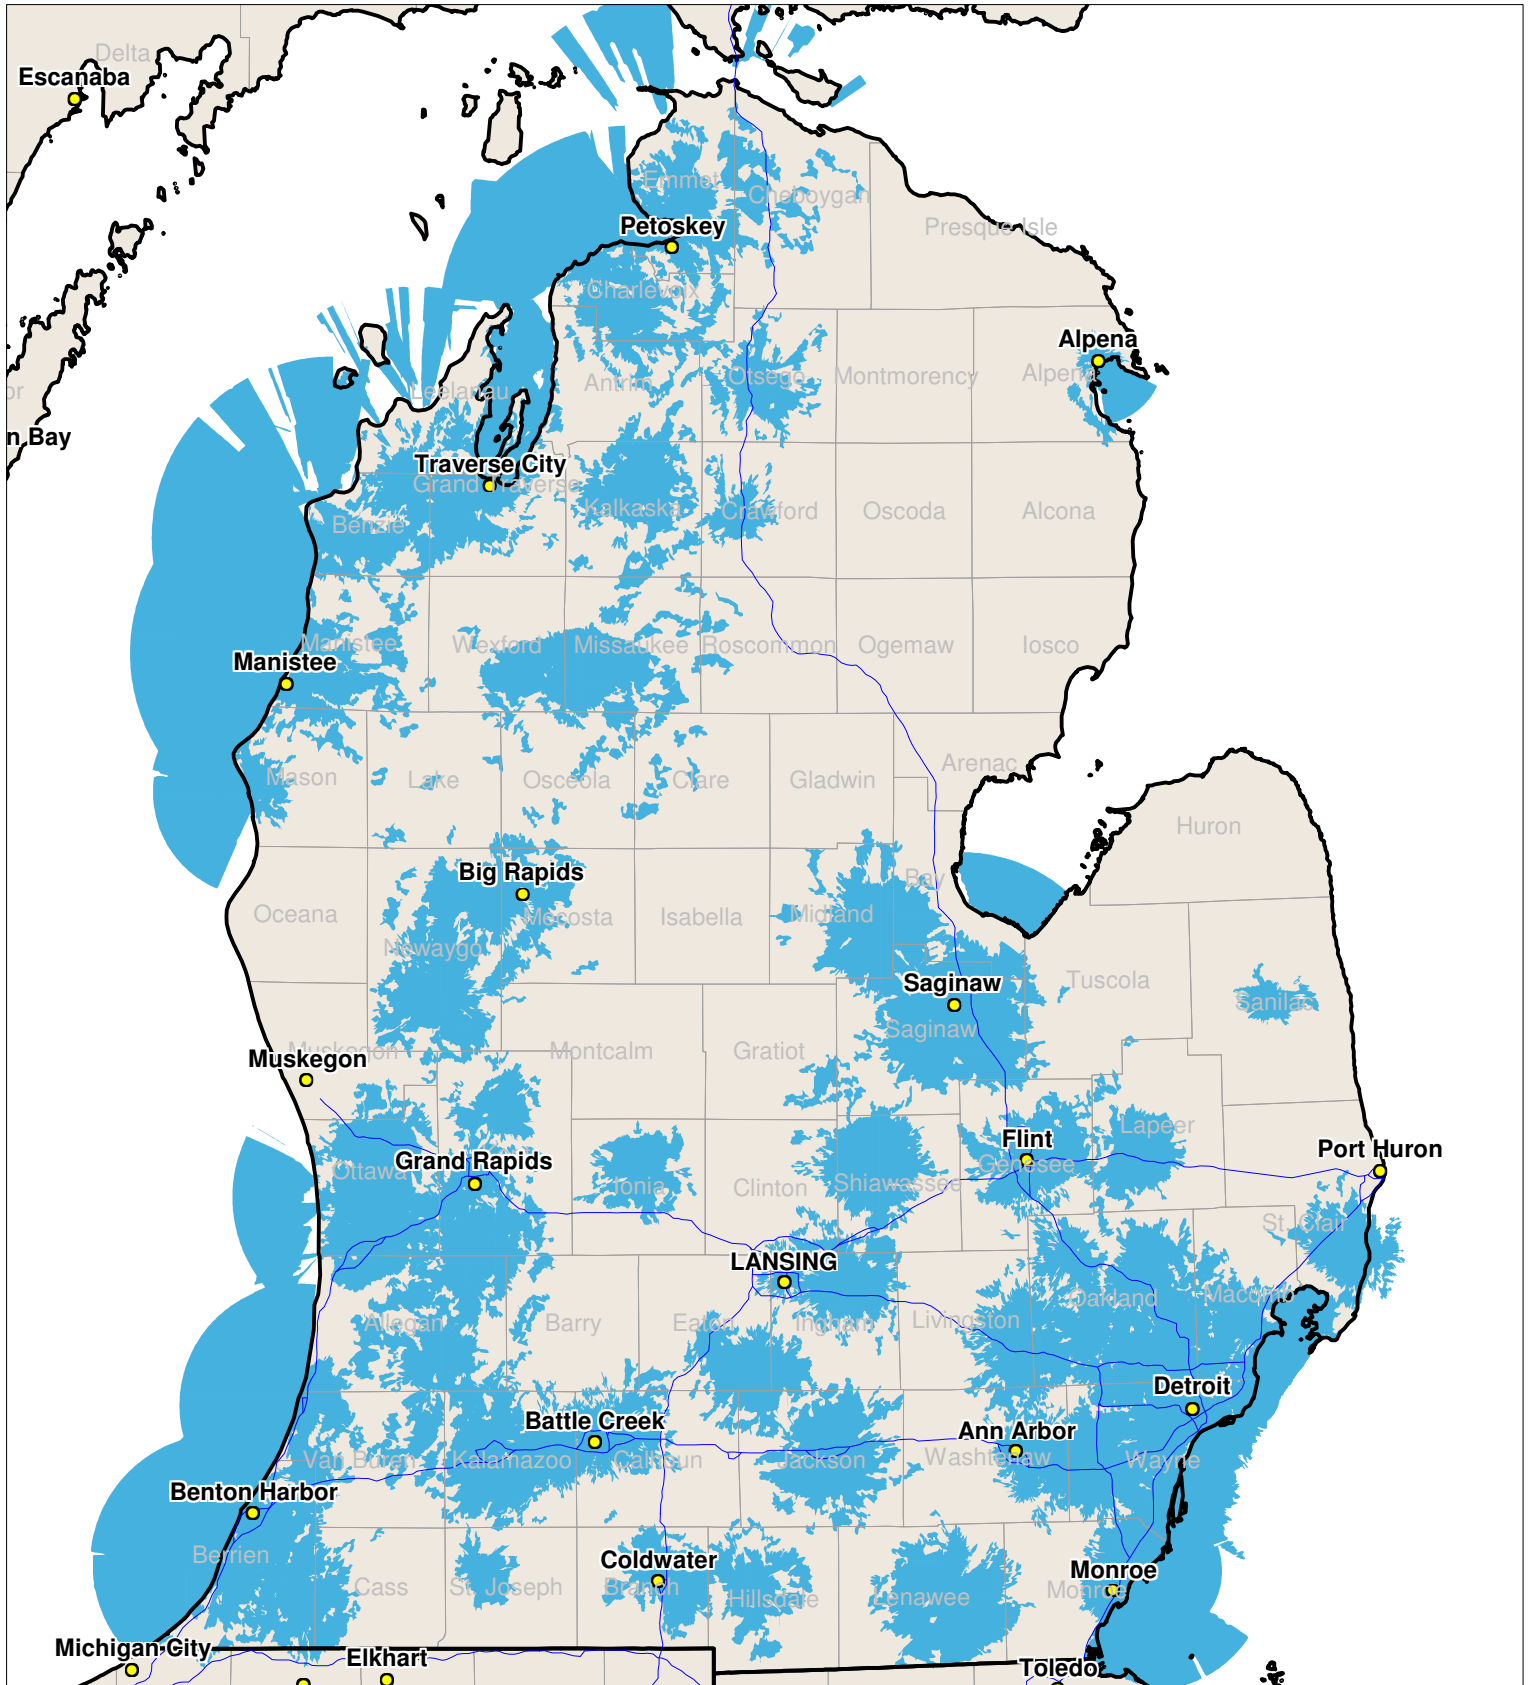

# Michigan

Local One-Way Coverage (929.6125)

Because of the nature of radio transmission, strength of paging signal will vary depending upon your location. Maps may not be to scale.  
©USA MOBILITY