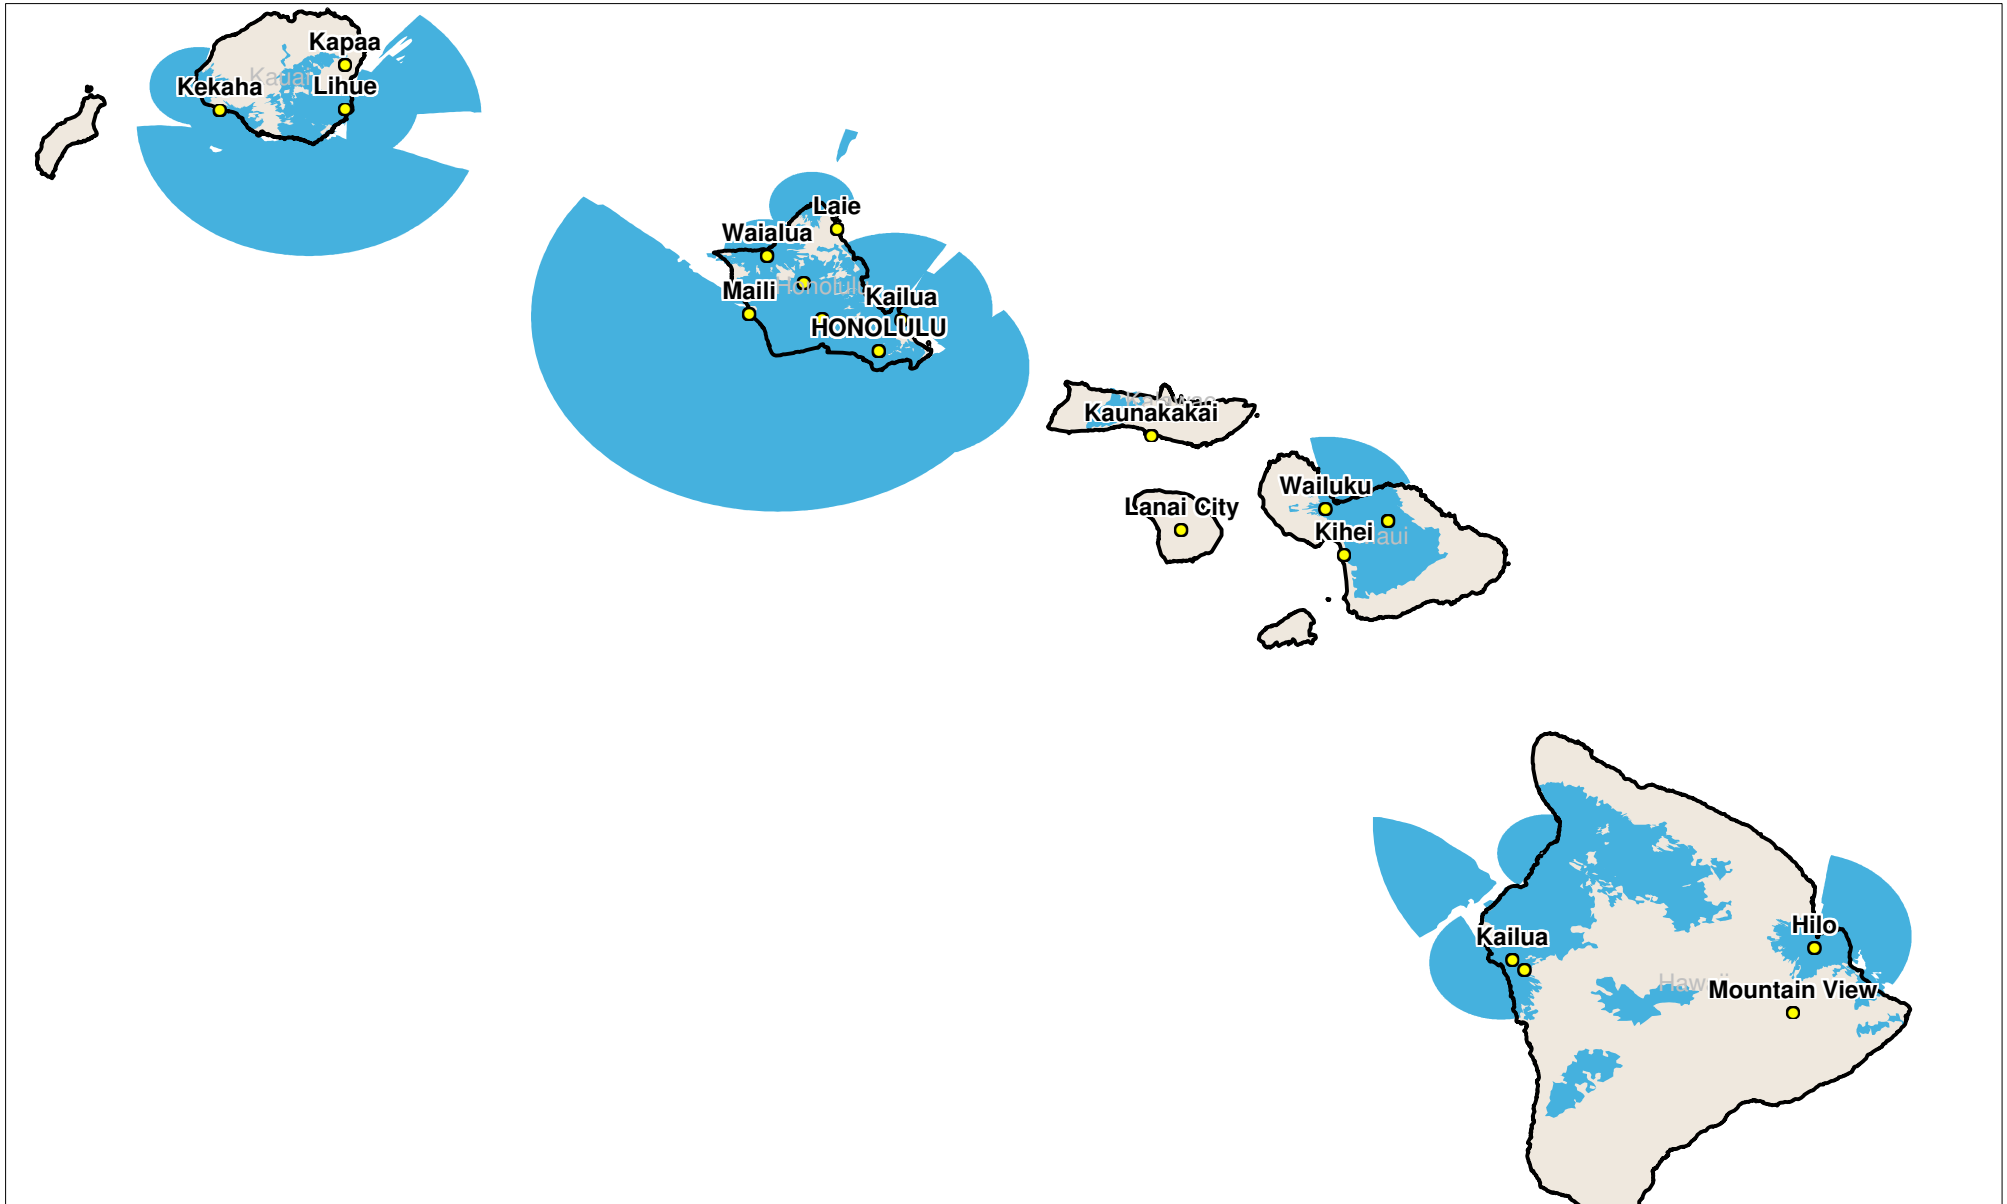

# Hawaii

Local One-Way Coverage (929.6125 MHz)

Because of the nature of radio transmission, strength of paging signal will vary depending upon your location. Maps may not be to scale.

©USA MOBILITY