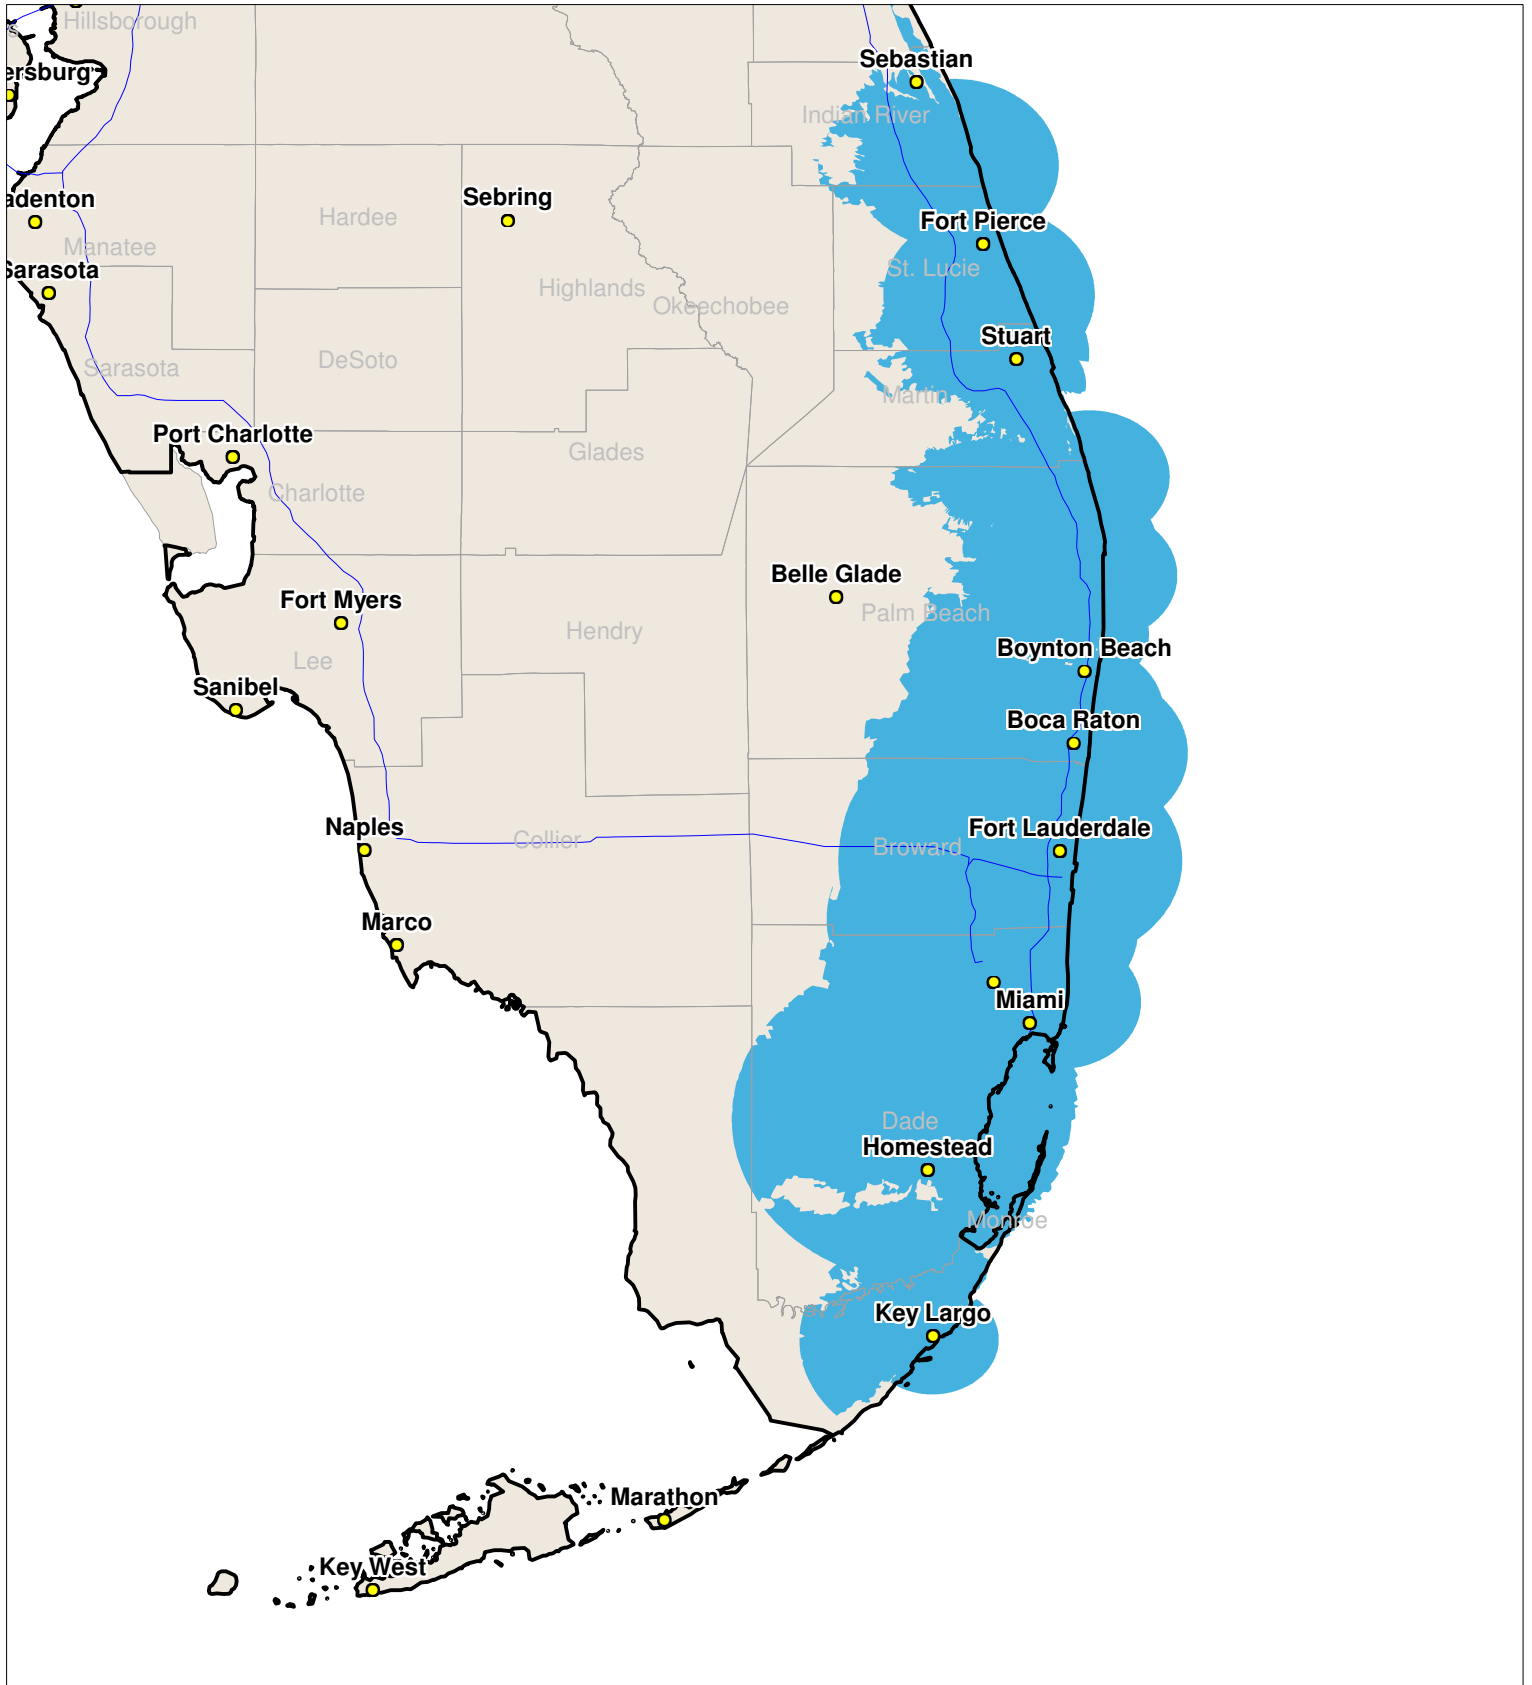

Southern Florida

Local One-Way Coverage (929.6125 MHz)

Because of the nature of radio transmission, strength of paging signal will vary depending upon your location. Maps may not be to scale.
©USA MOBILITY