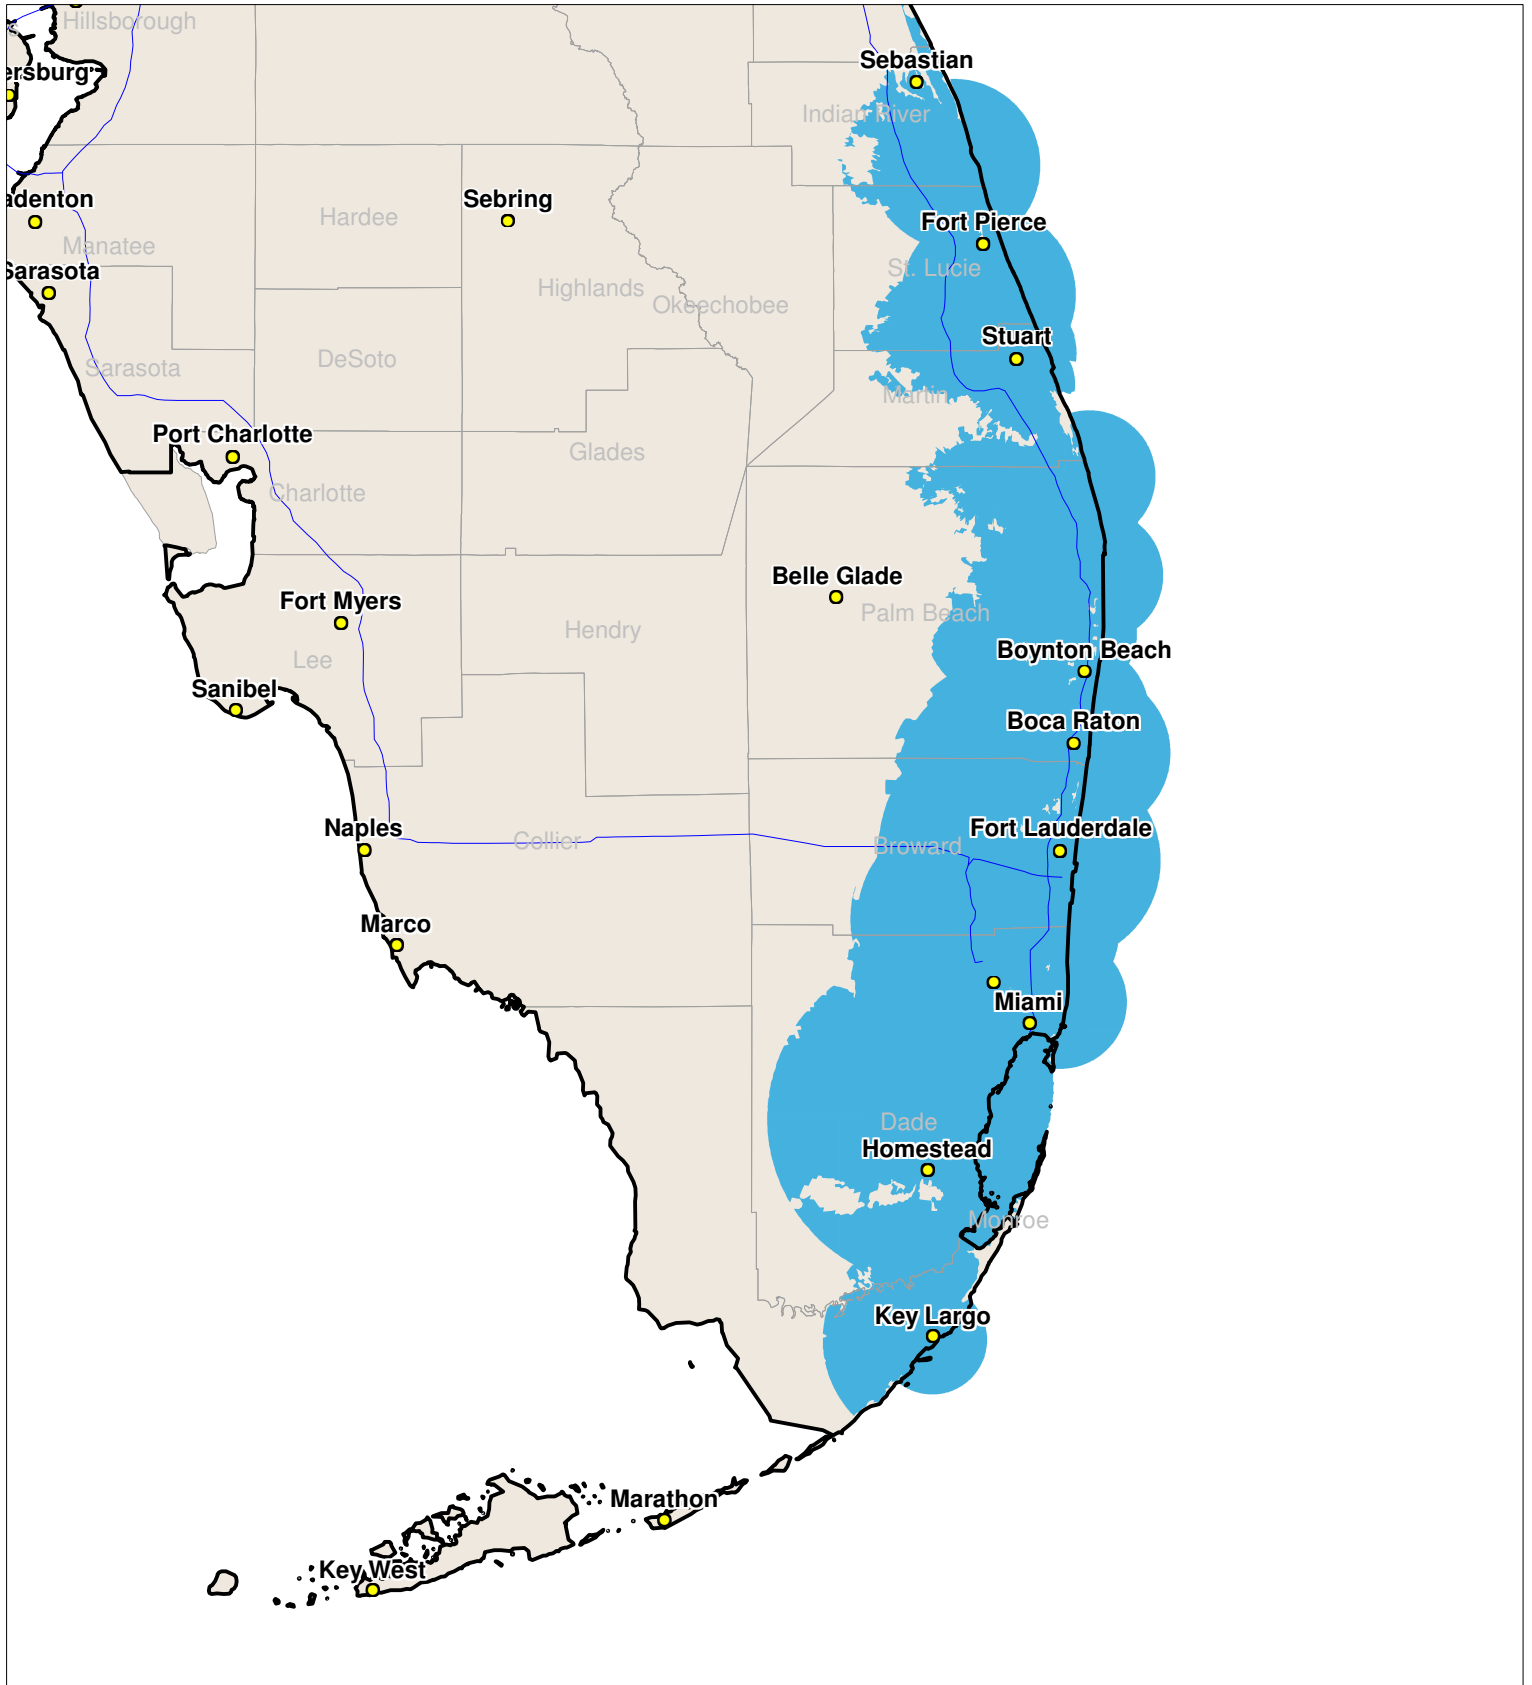

# Southern Florida

Local One-Way Coverage (929.6125 MHz)

Because of the nature of radio transmission, strength of paging signal will vary depending upon your location. Maps may not be to scale.  
©USA MOBILITY