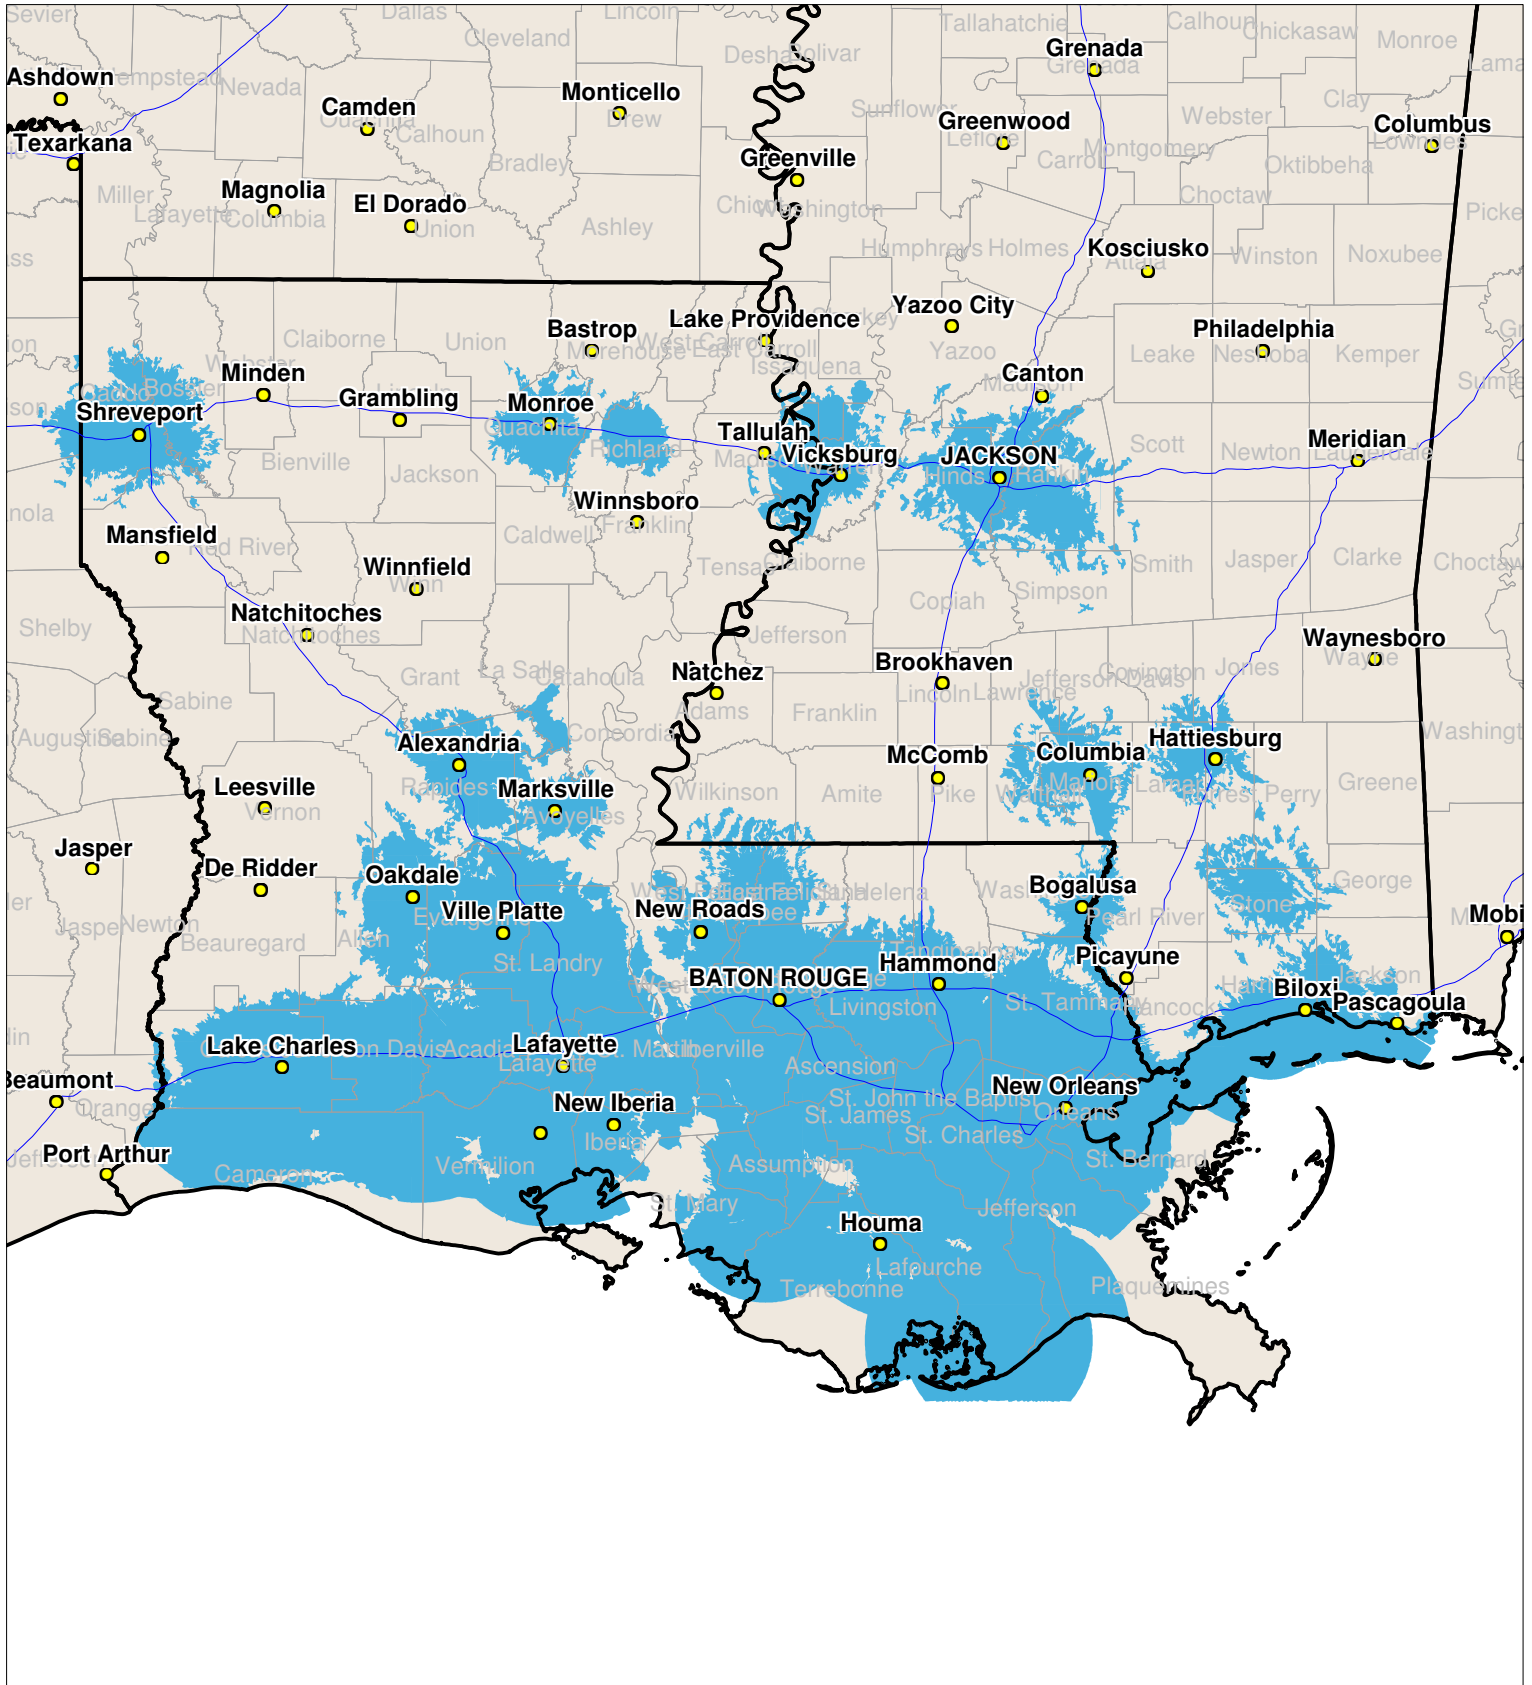

# Louisiana

Local One-Way Coverage (929.6125 MHz)

Because of the nature of radio transmission, strength of paging signal will vary depending upon your location. Maps may not be to scale.  
©USA MOBILITY